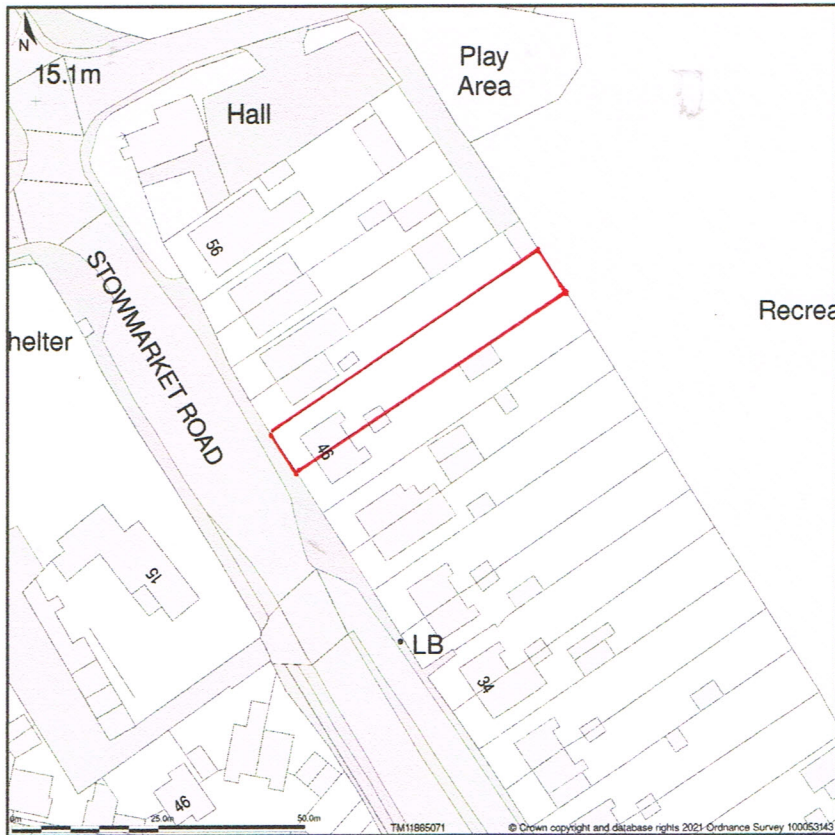

46, Stowmarket Road, Great Blakenham, Suffolk, IP6 0LL

Site Plan shows area bounded by: 611798.75, 250643.43, 611940.18, 250784.85 (at a scale of 1:1250), OSGridRef: TM11885071. The representation of a road, track or path is no evidence of a right of way. The representation of features as lines is no evidence of a property boundary.

Produced on 18th May 2021 from the Ordnance Survey National Geographic Database and incorporating surveyed revision available at this date. Reproduction in whole or part is prohibited without the prior permission of Ordnance Survey. © Crown copyright 2021. Supplied by [www.buyaplan.co.uk](http://www.buyaplan.co.uk) a licensed Ordnance Survey partner (100053143). Unique plan reference: #00633620-DBBE35