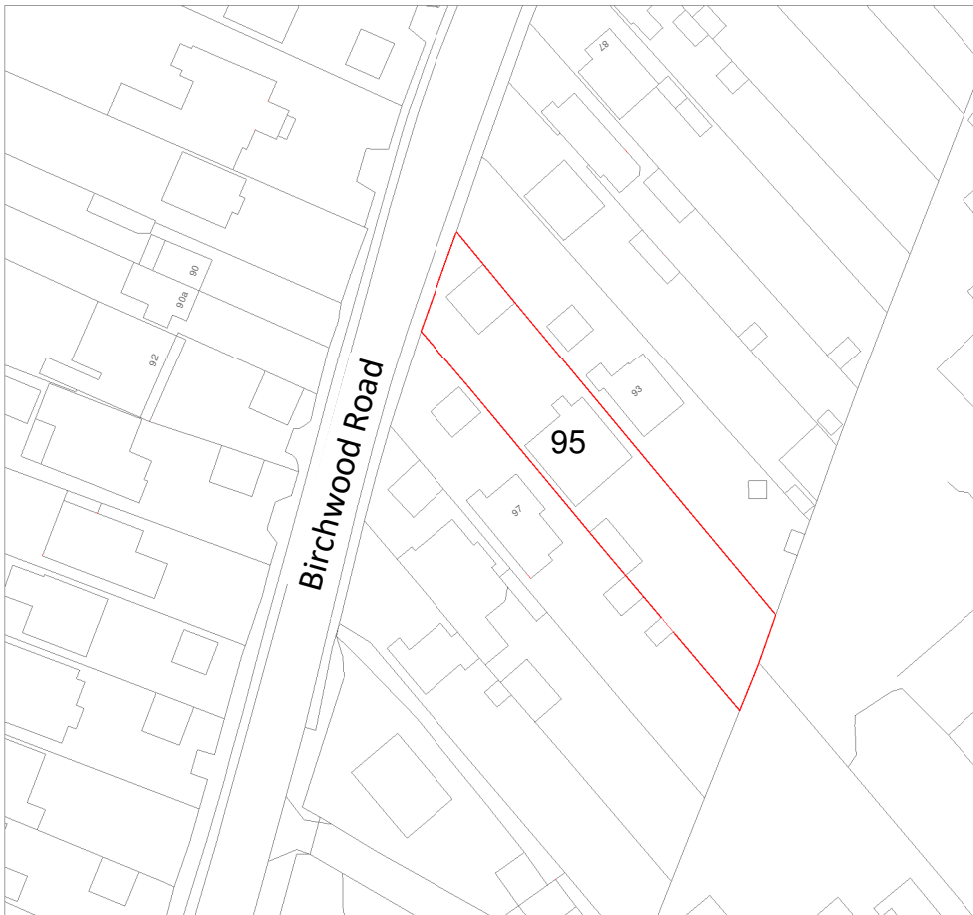

1

Site Location Plan

1 : 1250

Amendments

Rev	Init	Date	Description

Project:

95 Birchwood Road
Dartford
DA2 7HQ

Title:

Planning Drawings
Location plan 1-1250

Bluetime Retail Ltd /
Bluetime Home
Design LLP. Design,
Project
Management, Build

Thames Innovation
Center, Veridion
Way, Veridion Park,
Erith, Kent DA18 4AL

Tel: 01322 521026

Single storey rear extension

Drawn by:	Scale:	@A4	Date:
DRC	1 : 1250		02.08.21

Drawing number:	Rev:
BL/DRG/170321/ 01