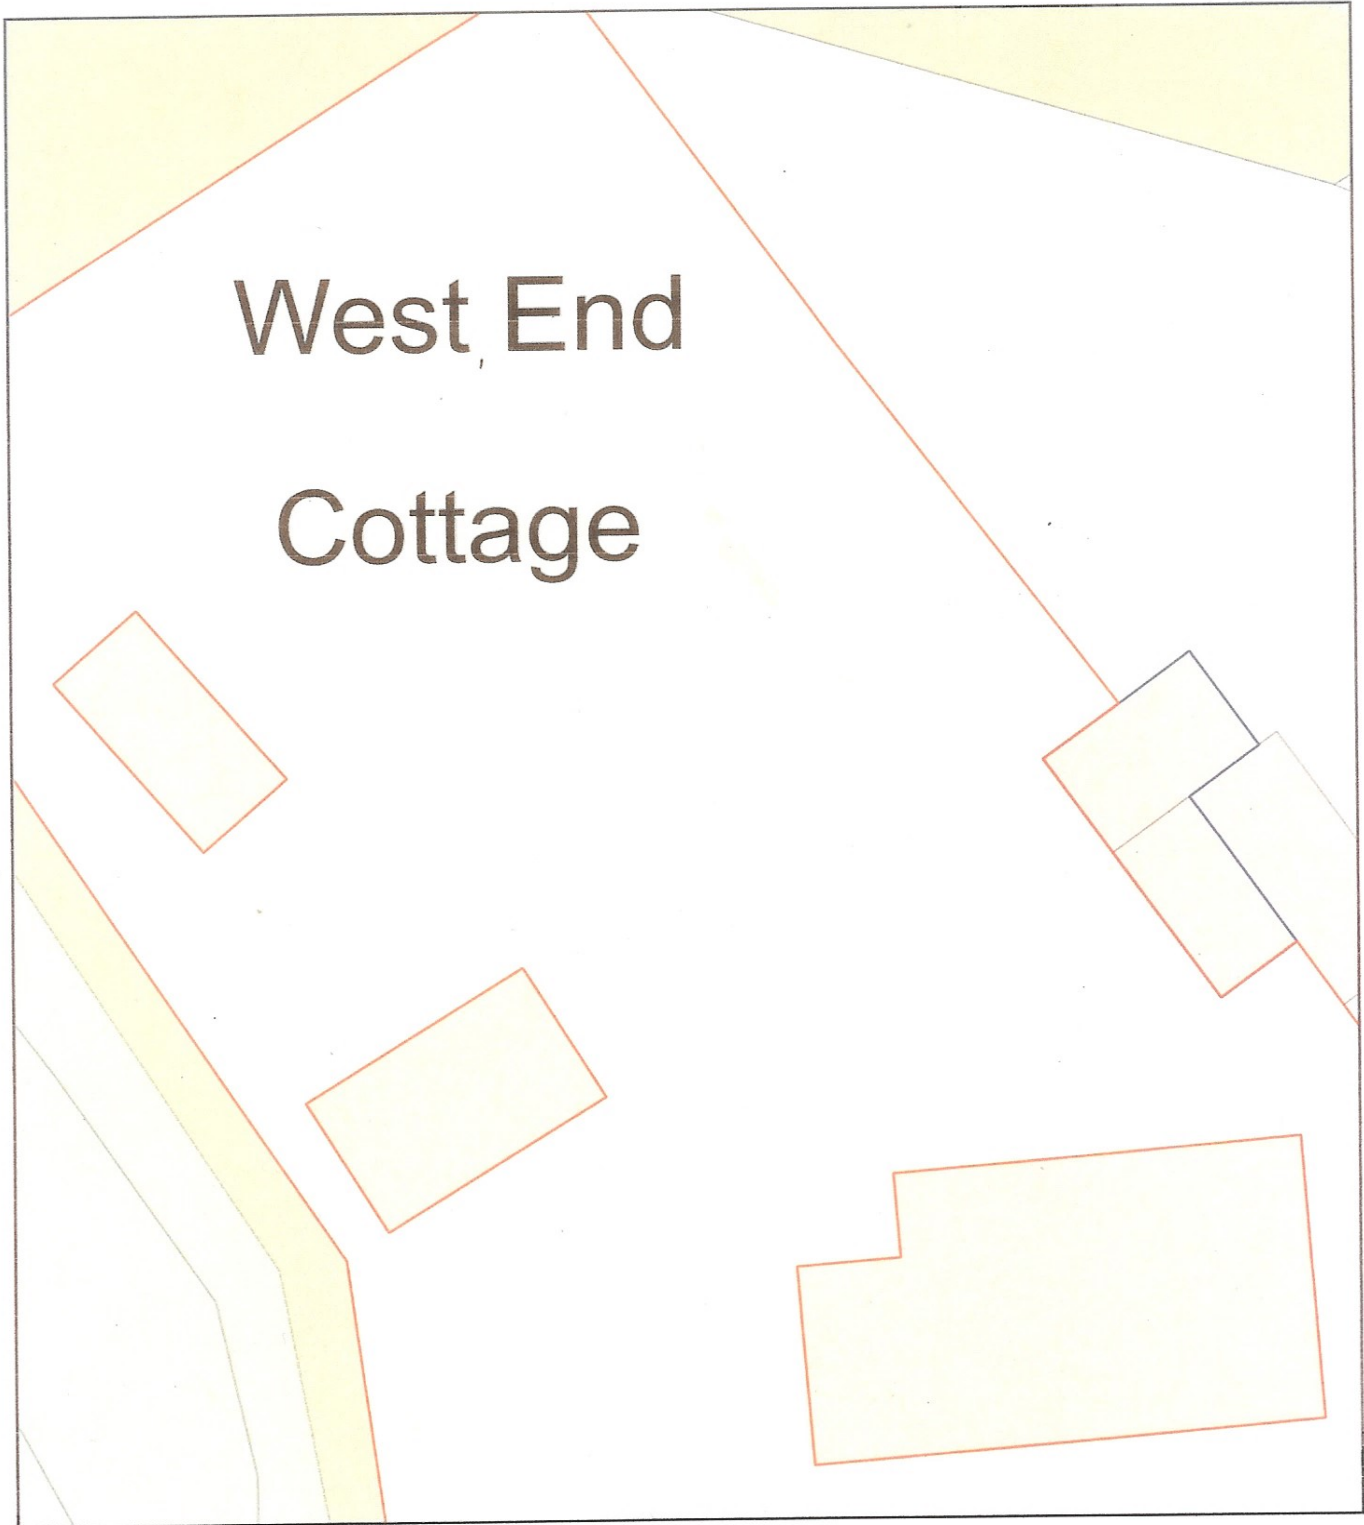

21/02834/FUL Existing site block plan

Plan Produced for: Anne Hudson

Date Produced: 29 Jul 2021

Plan Reference Number: TQRQM21210113907459

Scale: 1:200 @ A4