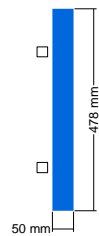

Face Profile

Side Profile

Specifications:

Built up white painted letters, with 50mm returns (non-illuminated) on a white painted aluminium frame to spane windows

Cap Height 470mm of letters

Please study the proof carefully, checking that all spellings, logos, and layout are represented correctly, please then confirm your approval of the artwork. G2 Signs accept no responsibility for errors discovered after production and this would need to be amended at the clients expense.