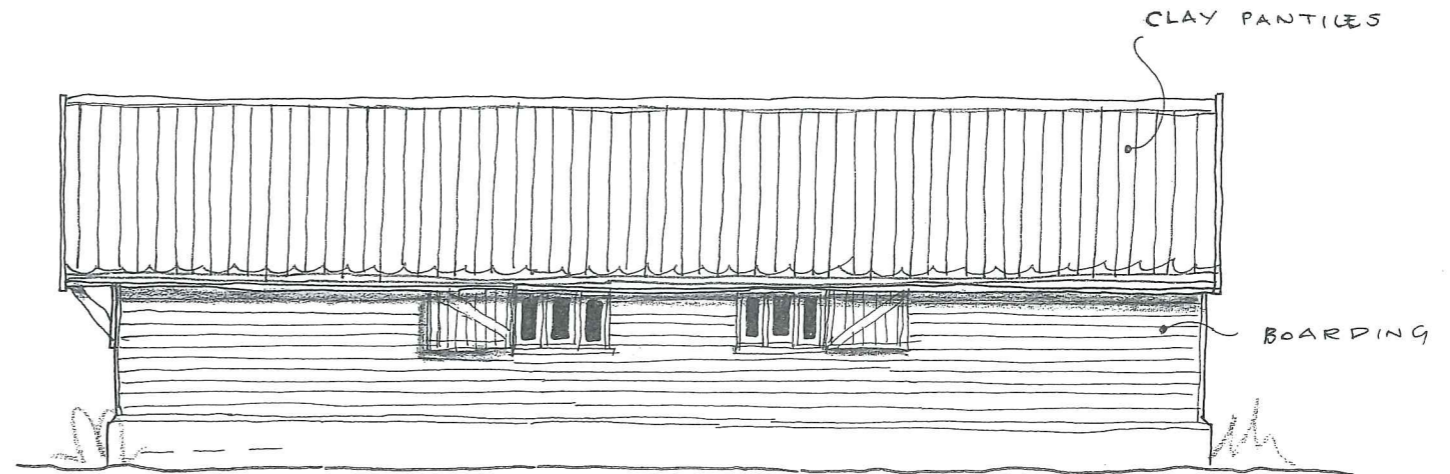

EAST ELEVATION ~ 1:100

NORTH ELEVATION ~

SOUTH ELEVATION ~

WEST ELEVATION ~ 1:100

Client	MR AND MRS J MARTYN	Scale: 1:100	BROWN & SCARLETT ARCHITECTS 1 Old Hall Barns, Thurston Road Pakenham, IP31 2NG Tel: 01284 768800 info@brownandscarlett.co.uk
Project:	PROPOSED STUDIO WORKSHOP CAGES FARM WHEPSTEAD	Date: JUNE 2021	
Drawing:	DETAILED PLANNING	Contract: 4477 Drg No. 02	