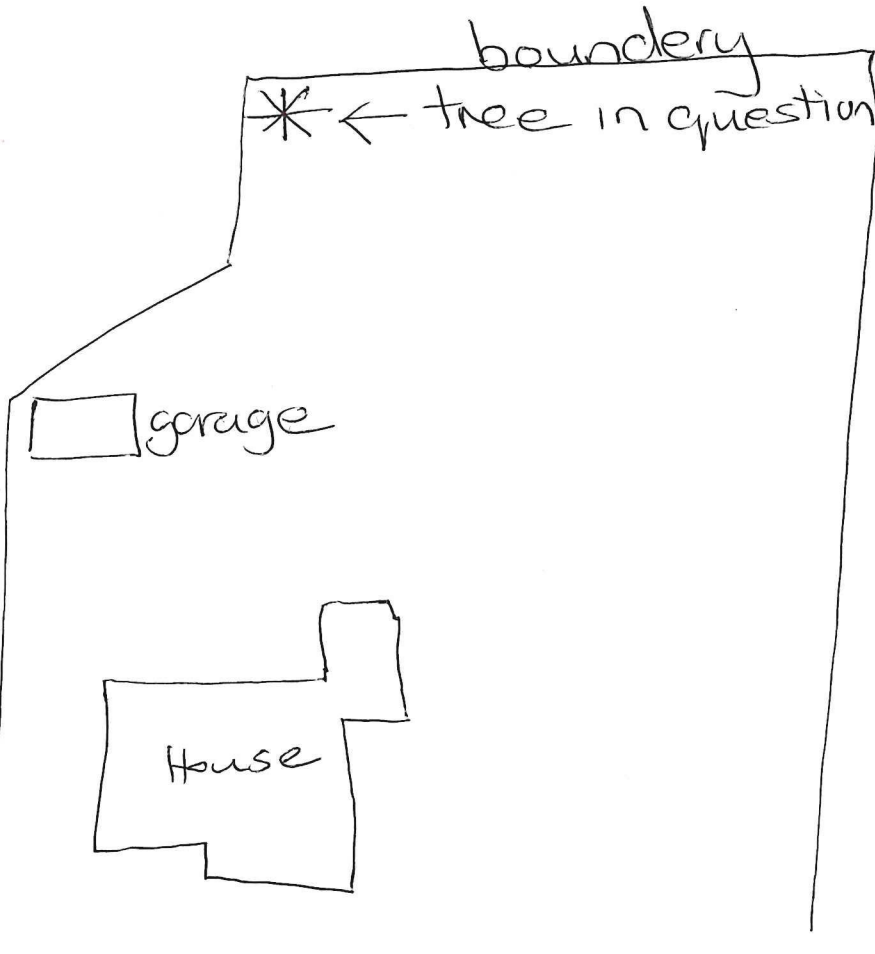

This is the information you require

01 SEP 2011
PROCESSED

Reduce crown by 2 metres

Reduce width by 2 metres

leaving a estimated tree hieght of 15 metres
also

leaving a estimated tree width (spread)
of 12 metres,
below a diagram.