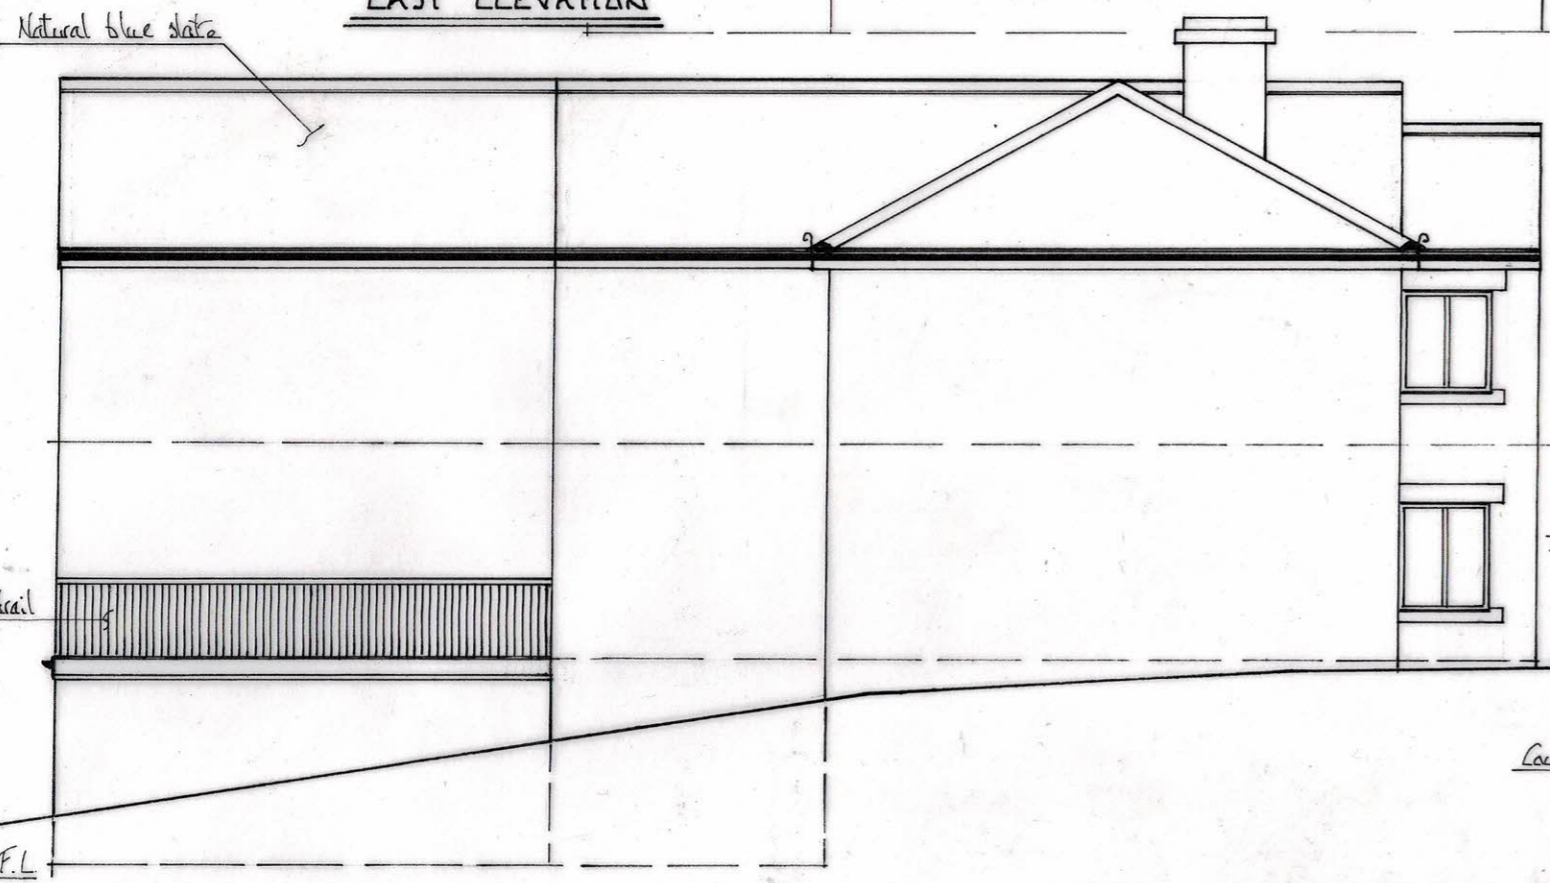

EAST ELEVATION

SOUTH ELEVATION

WEST ELEVATION

NORTH ELEVATION

MYPLANSDRAWN
 HIGHLFIELD, 11 MEADOWCRAFT,
 COCKFIELD, BISHOP AUCKLAND.
 TEL: 01328 710045 07500 341526

PROJECT:
 Proposed alterations to entrance and
 extensions to: "Barnes View"
 ABBEY LANE, BARNARD CASTLE, DL12 9TN.

DRAWING TITLE
PROPOSED ELEVATIONS

Scale 1:100 @ A3
 Date MAY 2021
 Dr. No. KMKN/105
 Drawn. KRM.

REVISIONS: