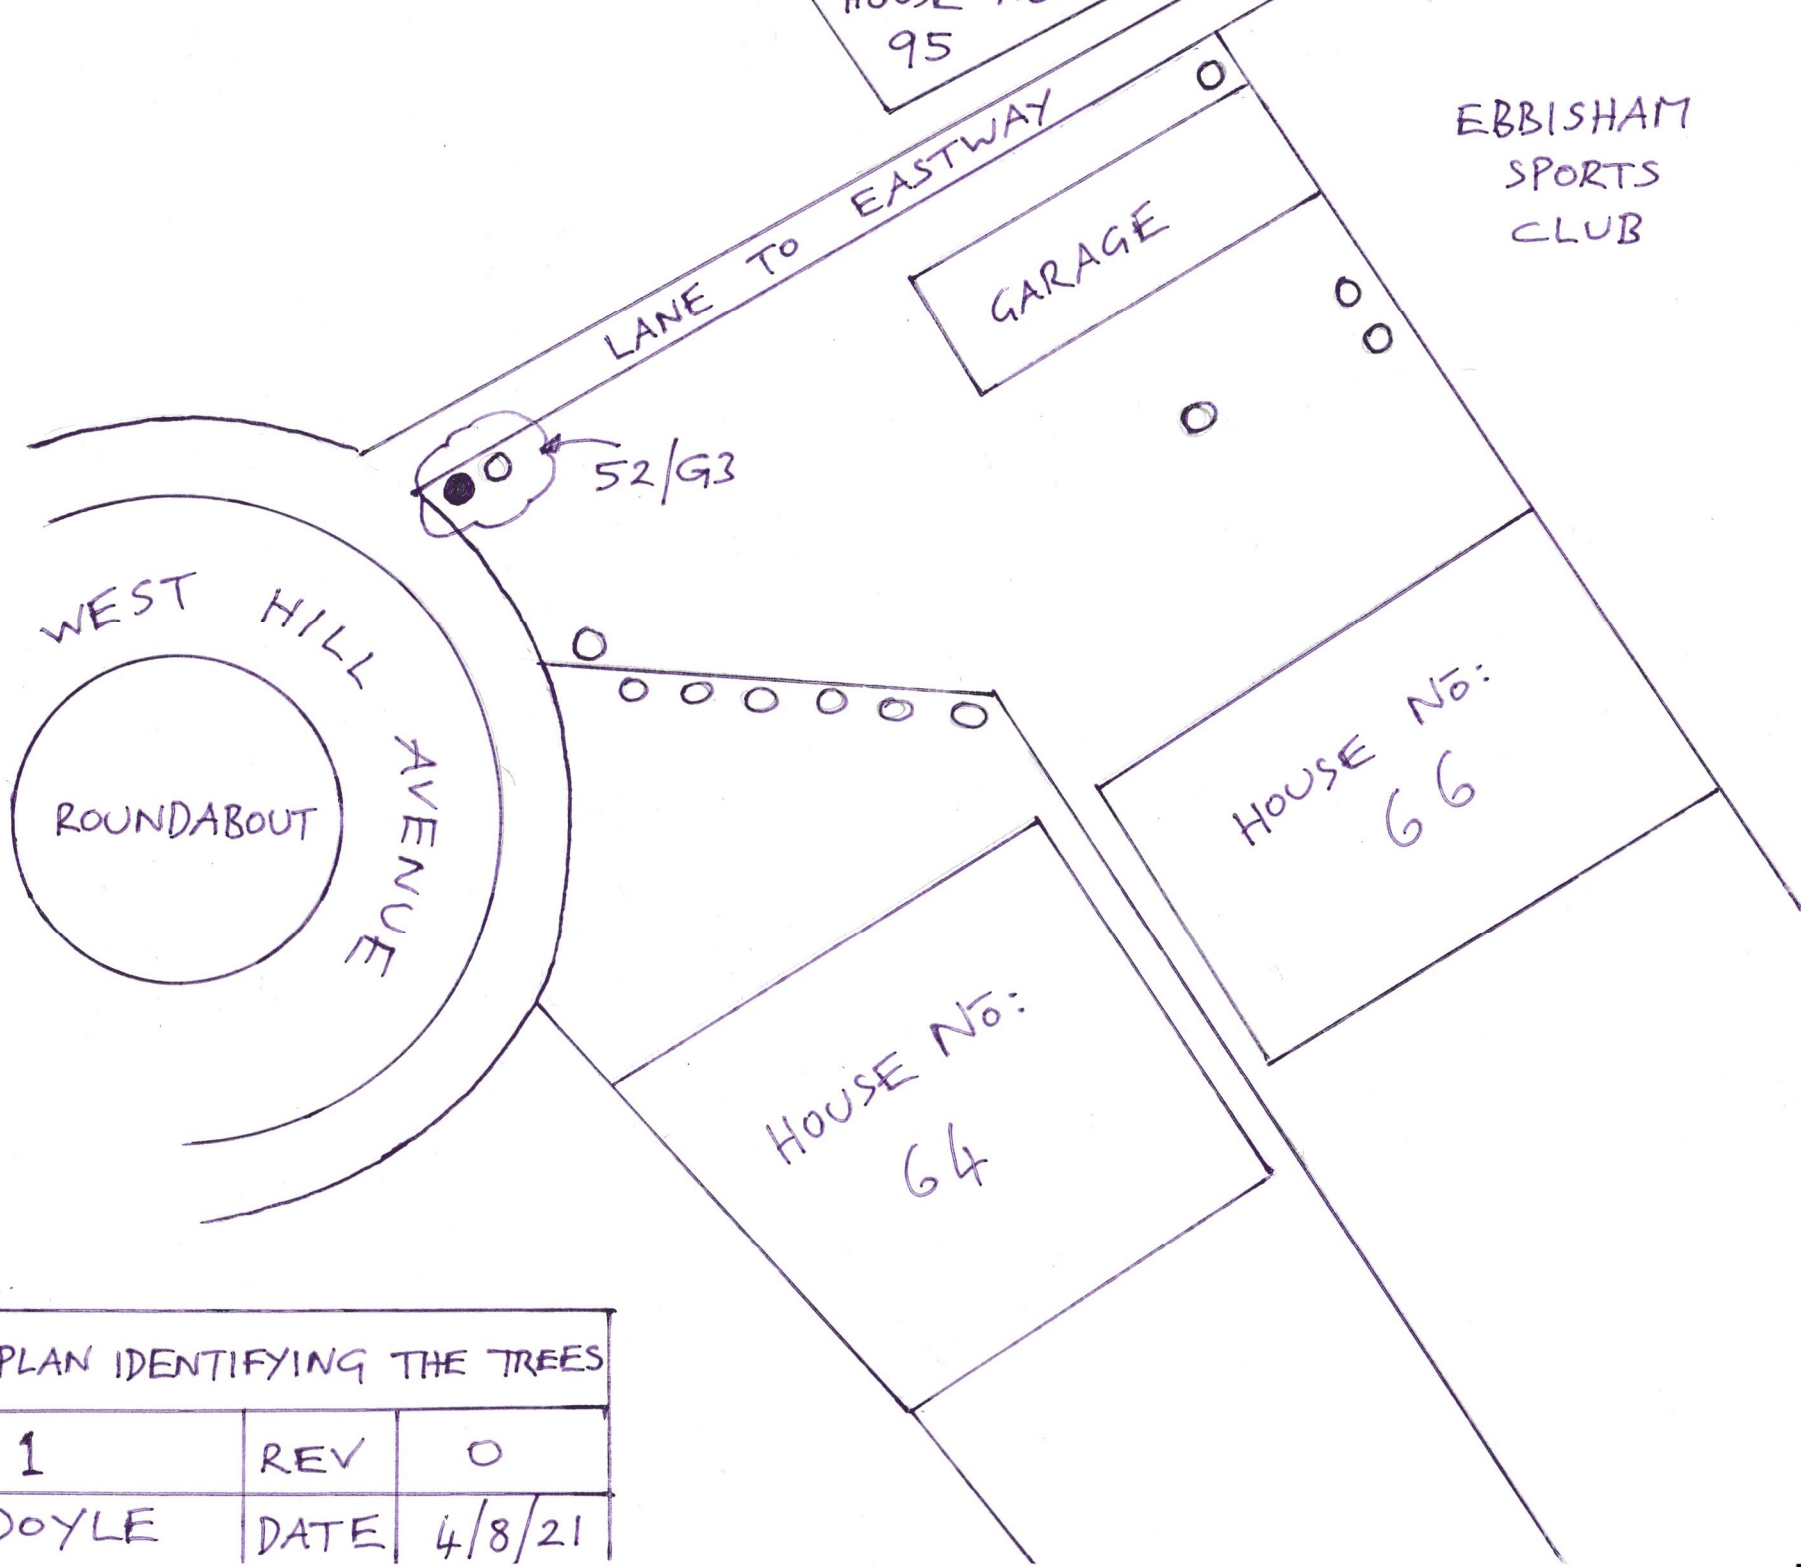

ORIENTATION:

NORTH

DETAILS OF TPO  
52/G3 - GROUP  
CONSISTING OF  
1 SWEDISH BIRCH  
AND 1 BAY WILLOW.

SWEDISH  
BIRCH

BAY  
WILLOW  
(REMOVED  
PRIOR  
TO MY  
PURCHASE  
OF  
PROPERTY)

KEY :

● TREE  
REQUIRING  
WORK

○ TREE  
REQUIRING  
NO WORK

|        |                                   |      |        |
|--------|-----------------------------------|------|--------|
| TITLE  | SKETCH PLAN IDENTIFYING THE TREES |      |        |
| DOC NO | SP 1                              | REV  | 0      |
| BY     | B DOYLE                           | DATE | 4/8/21 |