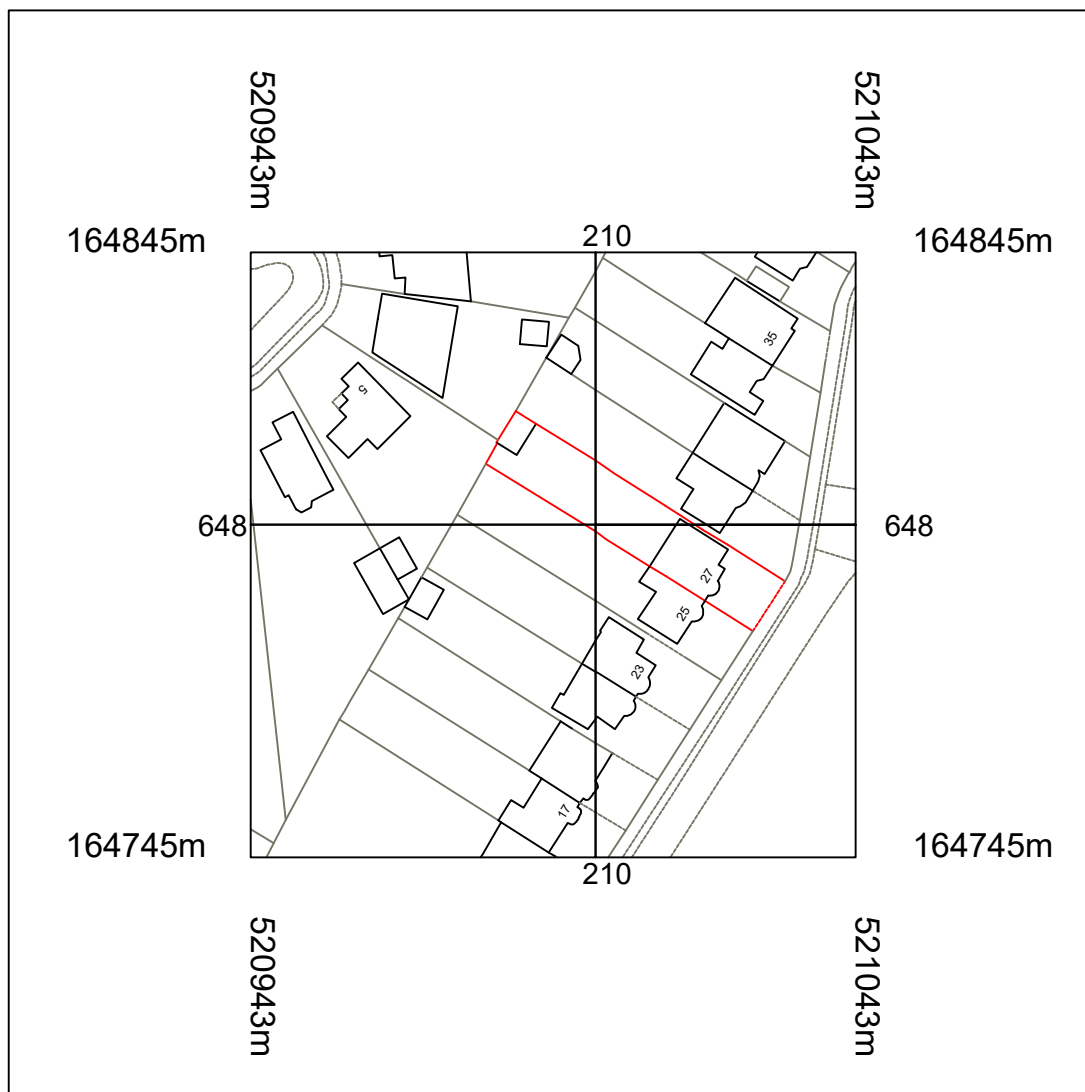

# Stanfords VectorMap

Metres

27 Timbercroft, Epsom KT19 0TH  
Scale 1:1250 @ A4 Print

© Crown copyright and database rights 2021 OS 100035409

Reproduction in whole or in part is prohibited

without the permission of Ordnance Survey.