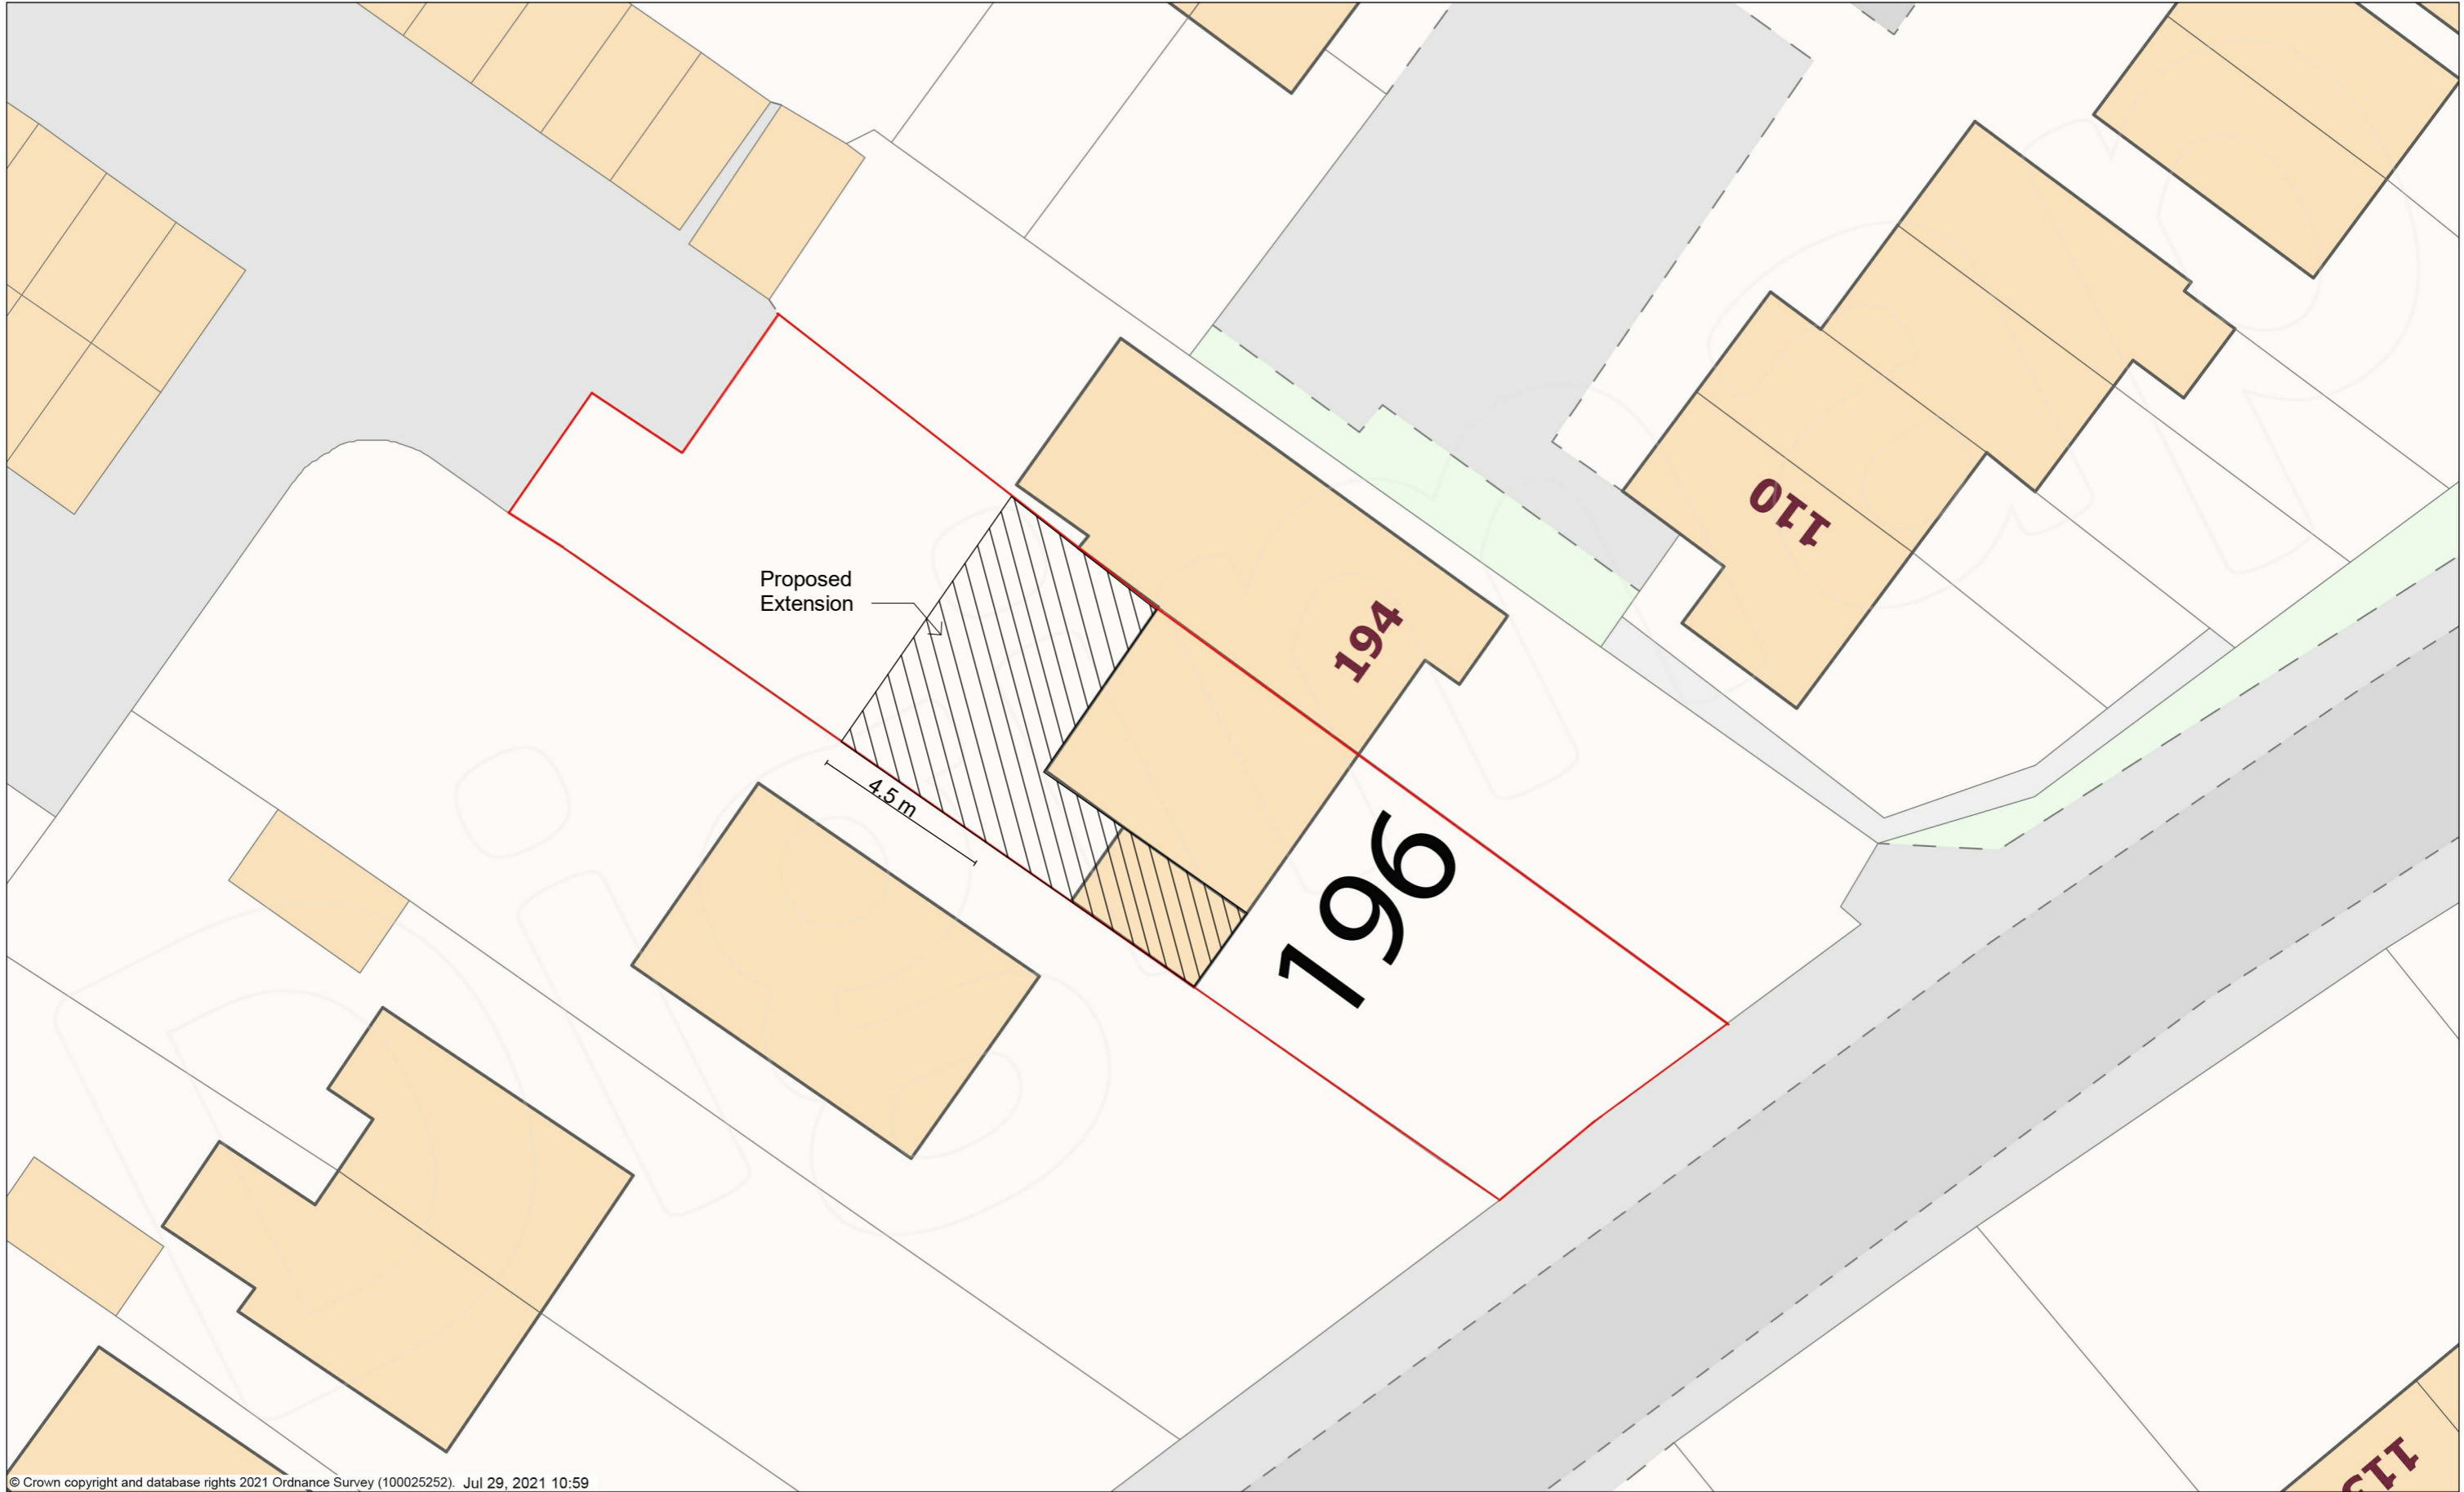

# 196 , RUXLEY LANE , EPSOM, KT19 9EZ

© Crown copyright and database rights 2021 Ordnance Survey (100025252). Jul 29, 2021 10:59

267, Haydons Road , SW19 8TY  
07748996943  
email:srengineersdesign@gmail.com