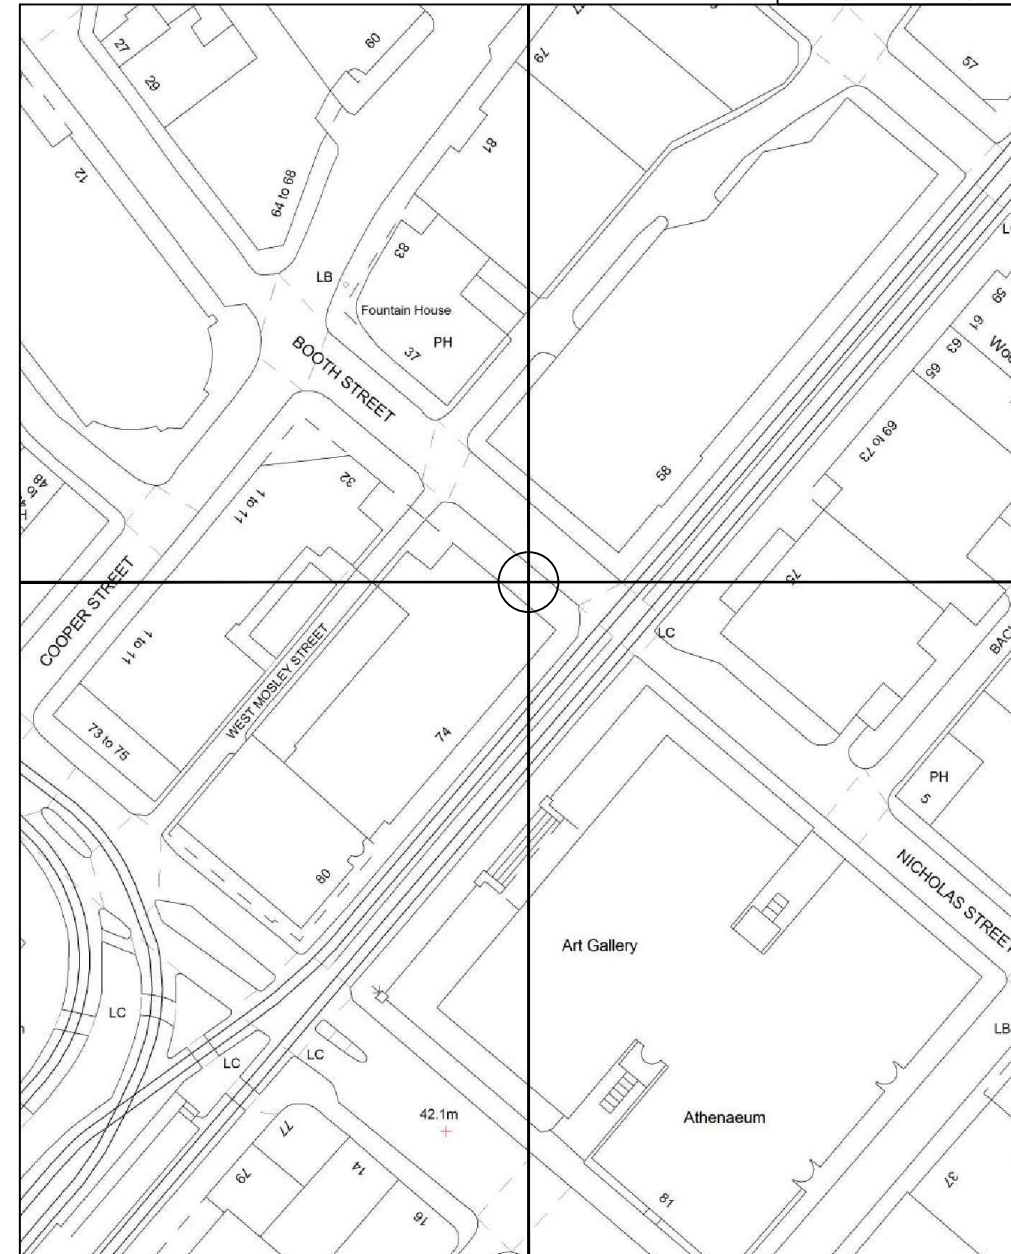

SITE LOCATION
SCALE 1:50000

Ordnance Survey map extract based upon Landranger map series with the permission of the controller of Her Majesty's Stationery Office.
Mono Consultants Limited licence no. ES100017753.
Crown copyright.

E383,050 N398,084

DETAILED SITE LOCATION
SCALE 1:1250

Ordnance Survey map extract based upon Landranger map series with the permission of the controller of Her Majesty's Stationery Office.
Mono Consultants Limited licence no. ES100017753.
Crown copyright.

Drawing Title
SITE LOCATION MAPS

Scale As Shown Date 24.04.2021

Drawn By MD Checked By JE

Drawing Number 001 Revision A