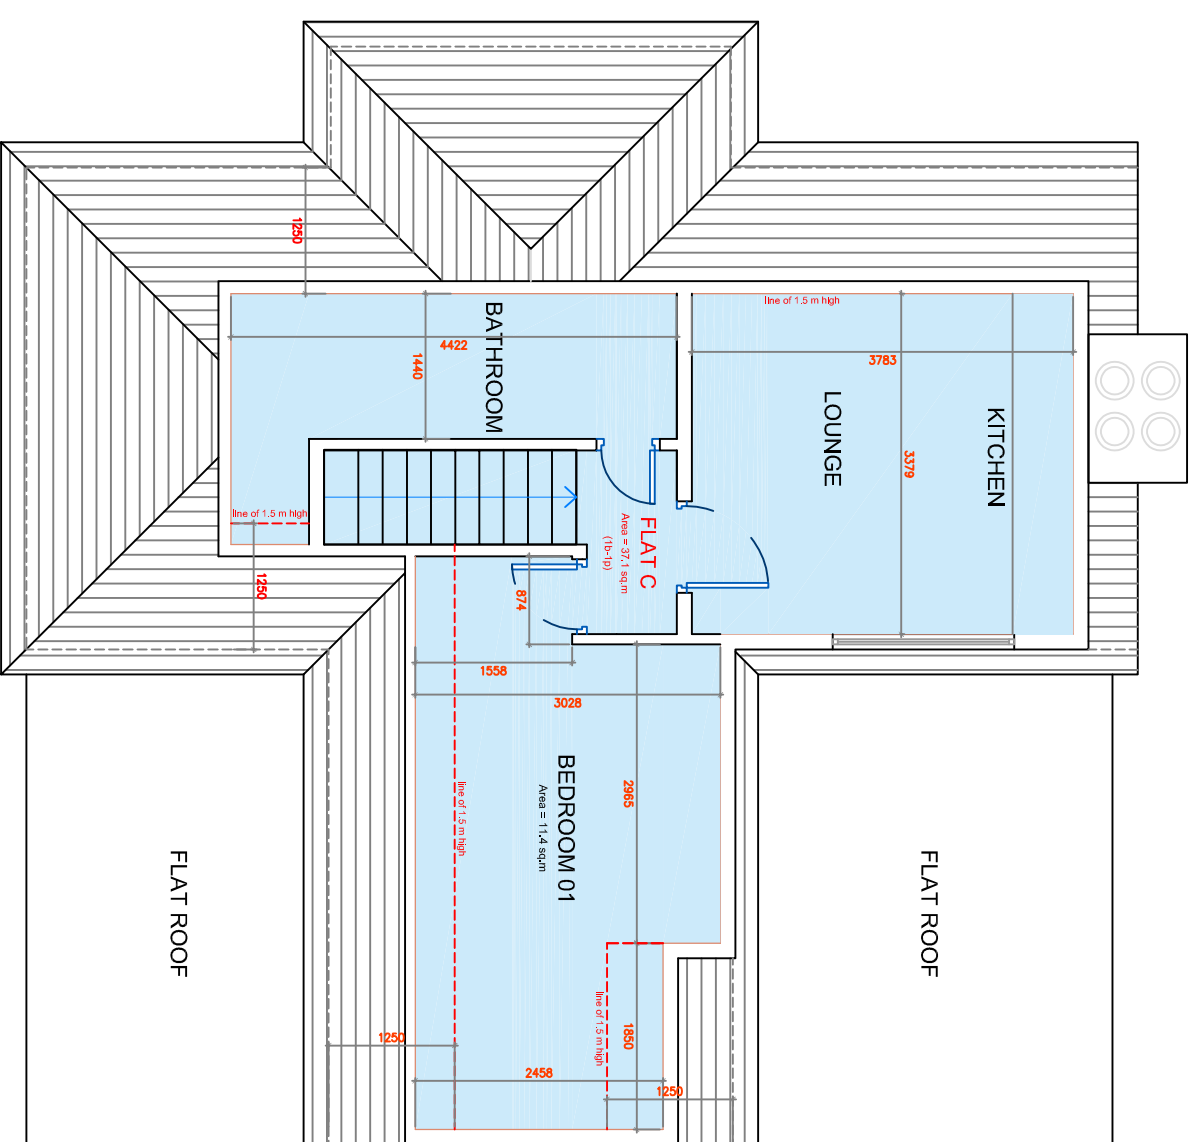

FLAT B (First Floor) 181 Noel Road, West Acton, London W3 0JJ

FLAT C (Second Floor) 181 Noel Road, West Acton, London W3 0JJ

181NR/ENG/LDC/06

Scale at A3 : 1:75

Drw	MEH	App	Rev	B
Chk		Date	Date	

Flats A & B & C
181 Noel Rd
London W3 0JJ
Existing Plans