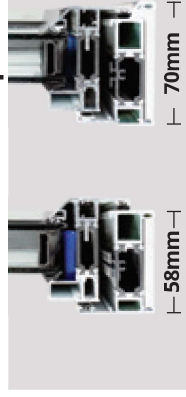

Colour Range for fast delivery

White RAL 9910hg
Anthracite Grey RAL 7016m
Anthracite Grey
White

Two frame depths

Two frame heights

Specification

- ✓ Contemporary Flat sash
- ✓ 58mm or 70mm front to back profile depth
- ✓ Frame Heights - 43mm, 53mm and 73mm
- ✓ Externally glazed fixed panes or internally glazed dummy sashes
- ✓ Window Energy Rated 'B'
- ✓ Black or White cranked handles
- ✓ Polyamide thermal break design for thermal performance