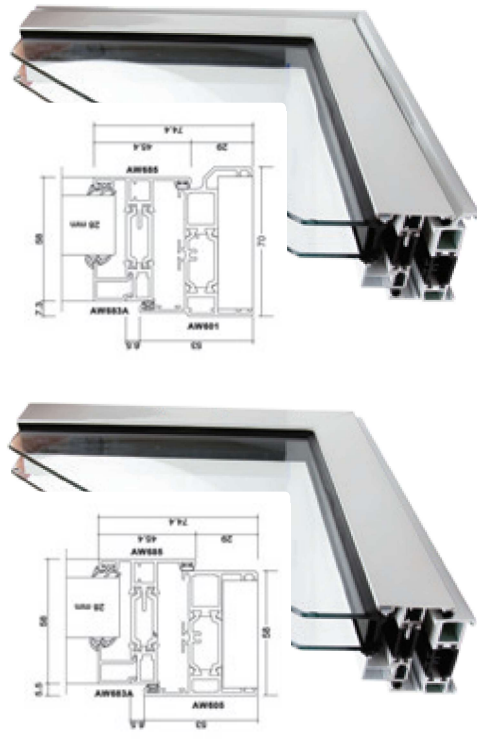

Choices

The ALUK range was the first aluminium system in the UK to achieve an 'A' rated window for the Energy Saving Scheme with a double glazed unit.

The standard 'Choices' aluminium window the Optio '58BW ST Casement'

Colour Range for fast delivery

White RAL 9910hg
Anthracite Grey RAL 7016m
Anthracite Grey
White

Two frame depths

Two frame heights

Specification

- ✓ Contemporary Flat sash
- ✓ 58mm or 70mm front to back profile depth
- ✓ Frame Heights - 43mm, 53mm and 73mm
- ✓ Externally glazed fixed panes or internally glazed dummy sashes
- ✓ Window Energy Rated 'B'
- ✓ Black or White cranked handles
- ✓ Polyamide thermal break design for thermal performance