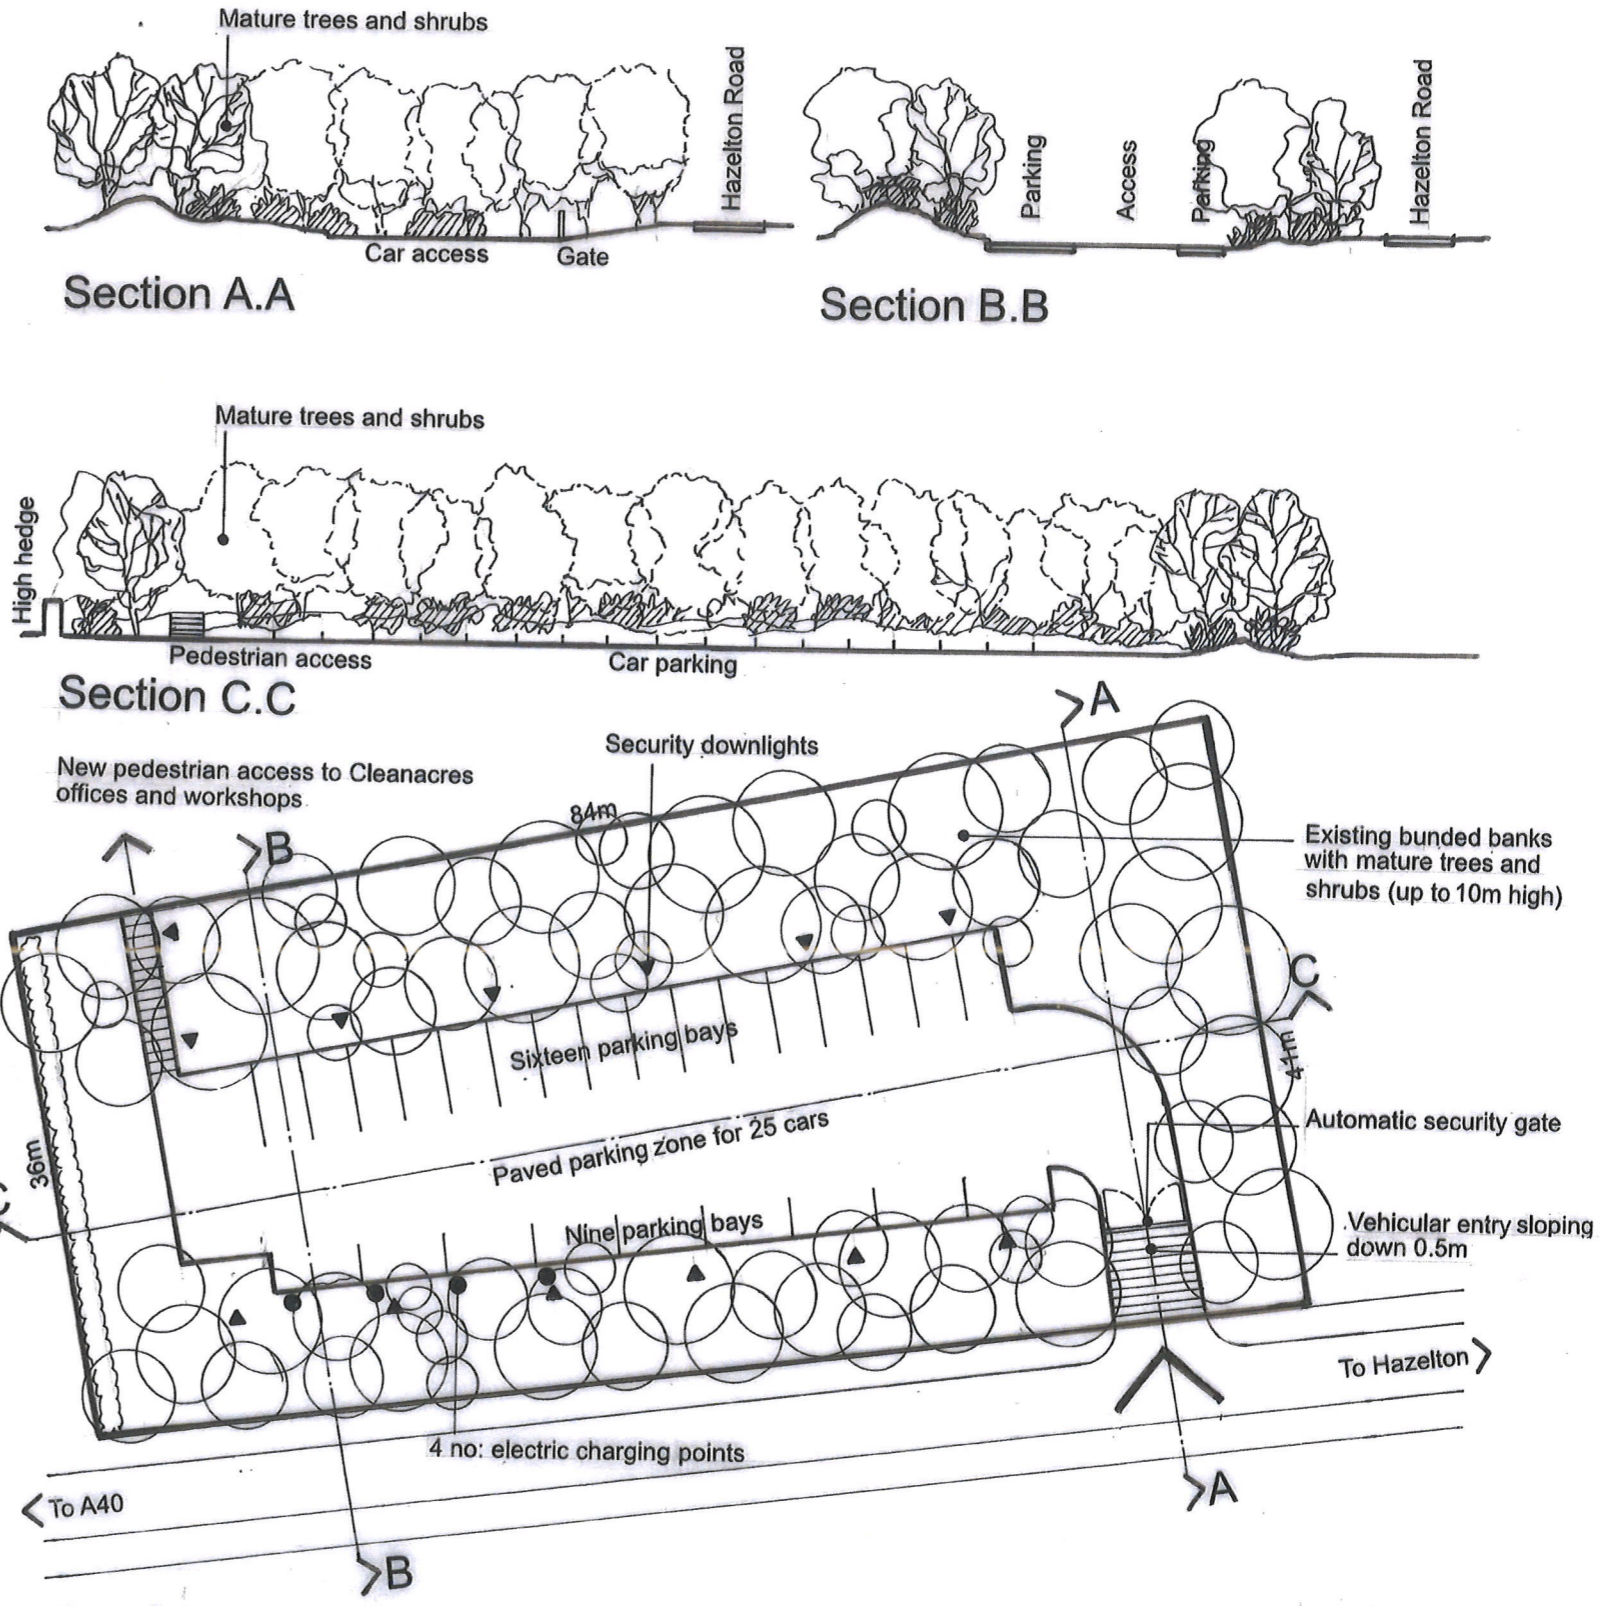

# Proposed Car Parking at Cleanacres Machinery Ltd Hazelton Gloucestershire GL54 4DX

Location Plan

North  
 Scale: 1:1250 | 50m

Michael Lowe: Architect  
 Windmill Cottage Duntisbourne Abbots Cirencester GL7 7JN  
 Email: michael2lowe@btinternet.com Mobile: 07967 824133  
 Date: June 2021 Scale: 1:500 | 30m (Scale:1.500 @A3)

Site Plan: Car Parking Layout  
 NOTE: ALL CAR PARKING SCREENED FROM VIEW