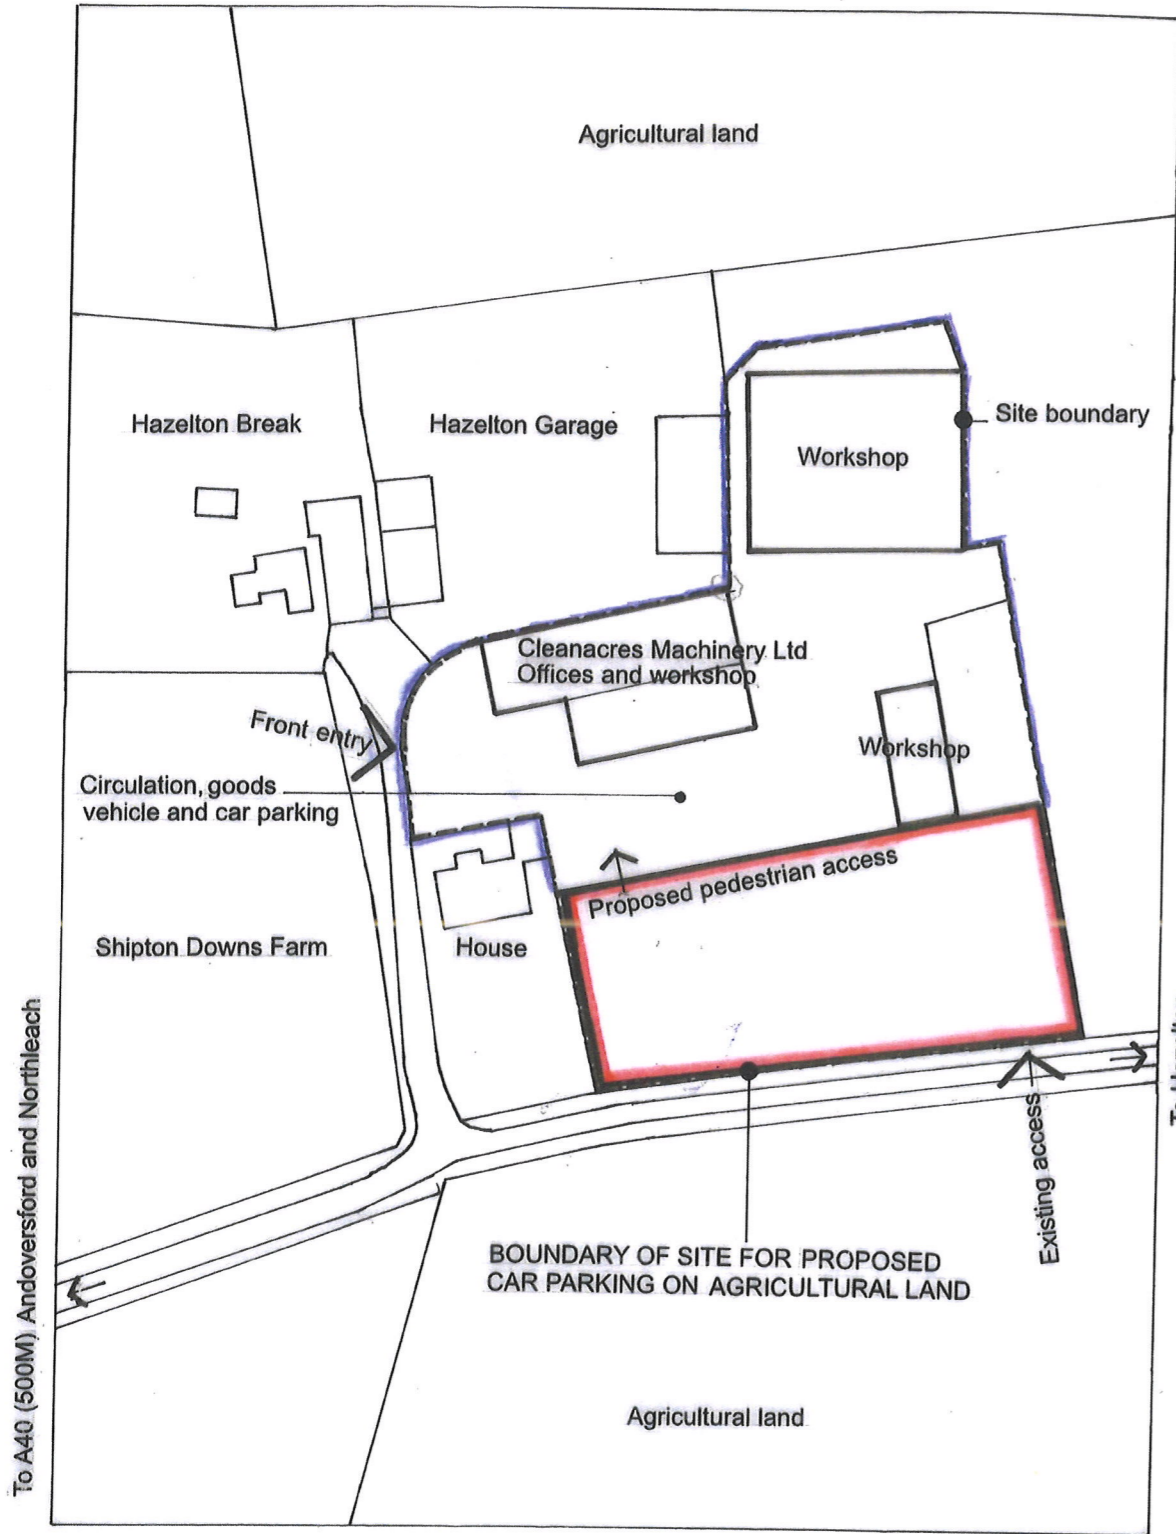

# Proposed Car Parking at Cleanacres Machinery Ltd Hazelton Gloucestershire GL54 4DX

Location Plan

North  
 Scale: 1:1250 | 50m

Michael Lowe: Architect  
 Windmill Cottage Duntisbourne Abbots Cirencester GL7 7JN  
 Email: michael2lowe@btinternet.com Mobile: 07967 824133  
 Date: June 2021 Scale: 1:500 | 30m (Scale:1.500 @A3)

Site Plan: Car Parking Layout  
 NOTE: ALL CAR PARKING SCREENED FROM VIEW