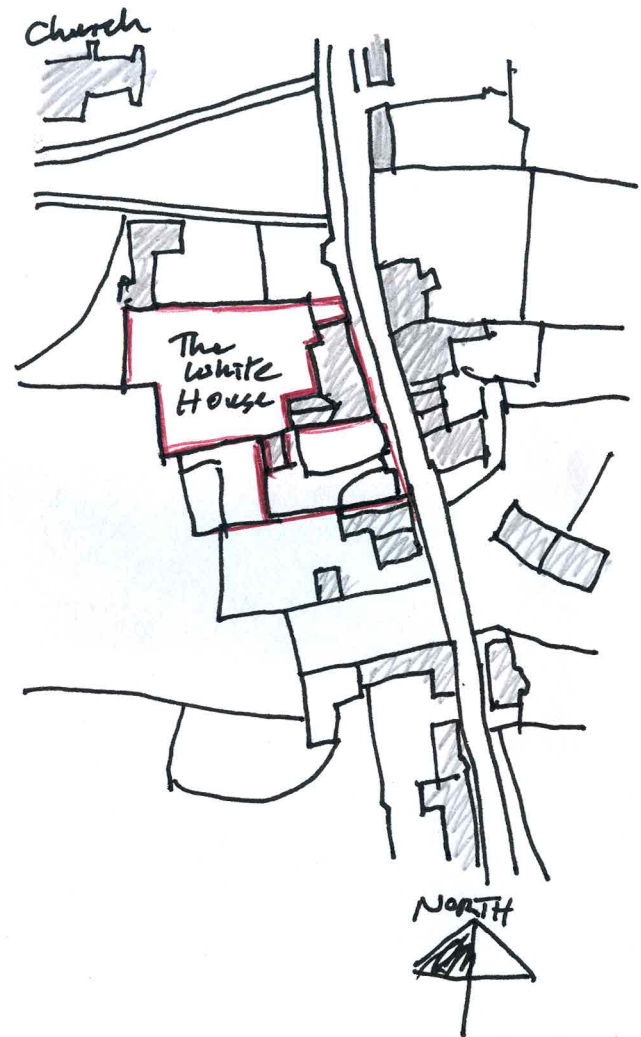

SITE PLAN THE WHITE HOUSE, THE STREET, GREAT SNORING-

Approx 1:650

Approx 1:1625