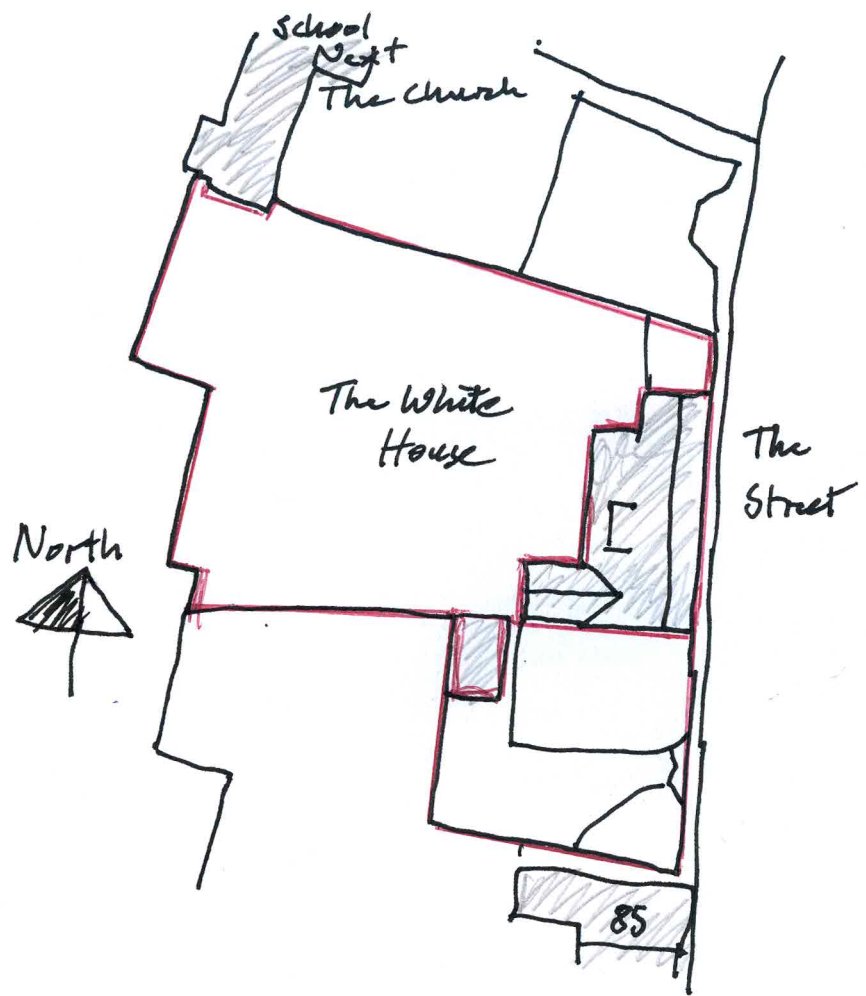

SITE PLAN THE WHITE HOUSE, THE STREET, GREAT SNORING-

Approx 1:650

Approx 1:1625