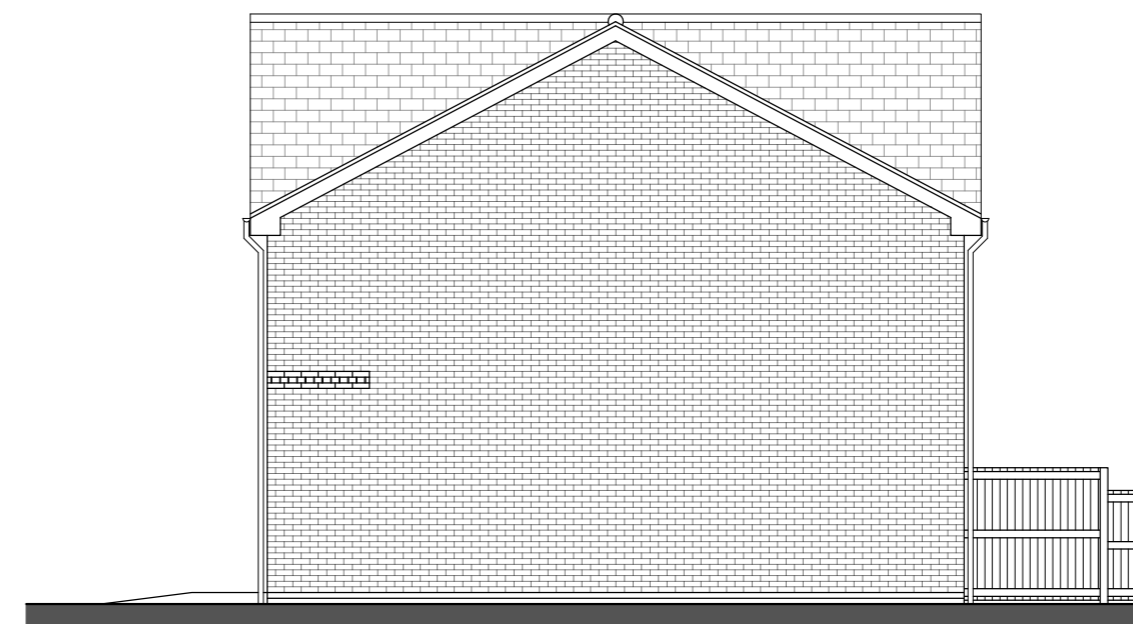

Side Elevation  
3 Bedroom 4 Person  
Aspect House Type 80sq.m

Front Elevation  
3 Bedroom 5 Person  
House Type 82sq.m

Front Elevation  
3 Bedroom 4 Person House Type 80sq.m

First Floor Plan  
3 Bedroom 4 Person  
Aspect House Type 80sq.m

First Floor Plan  
3 Bedroom 5 Person  
House Type 82sq.m

Rear Elevation  
3 Bedroom 5 Person  
House Type 82sq.m

Rear Elevation  
3 Bedroom 4 Person  
Aspect House Type 80sq.m

Ground Floor Plan  
3 Bedroom 4 Person  
Aspect House Type 80sq.m

Ground Floor Plan  
3 Bedroom 5 Person  
House Type 82sq.m

Side Elevation  
3B5P House Type 82sq.m

REV	DATE	DESCRIPTION
-	-	-

TITLE  
**3 BED 4 PERSON ASPECT HOUSE TYPE (80)  
FLOOR PLANS & ELEVATIONS - SEMI**

PROJECT  
**CROPPER ROAD, BLACKPOOL**

DRAWING NUMBER	DATE	SCALE	REV
CROPPER ROAD - P11	JULY.21	1:100 @ A2	-