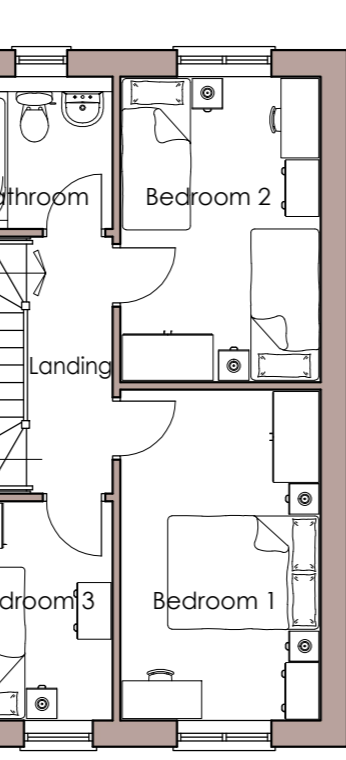

Side Elevation  
3 Bedroom 4 Person  
Aspect House Type 80sq.m

Front Elevation  
3 Bedroom 5 Person  
House Type 82sq.m

Front Elevation  
3 Bedroom 4 Person House Type 80sq.m

First Floor Plan  
3 Bedroom 4 Person  
Aspect House Type 80sq.m

First Floor Plan  
3 Bedroom 5 Person  
House Type 82sq.m

Rear Elevation  
3 Bedroom 5 Person  
House Type 82sq.m

Rear Elevation  
3 Bedroom 4 Person  
Aspect House Type 80sq.m

Ground Floor Plan  
3 Bedroom 4 Person  
Aspect House Type 80sq.m

Ground Floor Plan  
3 Bedroom 5 Person  
House Type 82sq.m

Side Elevation  
3B5P House Type 82sq.m

REV	DATE	DESCRIPTION
-	-	-

TITLE  
**3 BED 4 PERSON ASPECT HOUSE TYPE (80)  
FLOOR PLANS & ELEVATIONS - SEMI**

PROJECT  
**CROPPER ROAD, BLACKPOOL**

DRAWING NUMBER	DATE	SCALE	REV
CROPPER ROAD - P11	JULY.21	1:100 @ A2	-