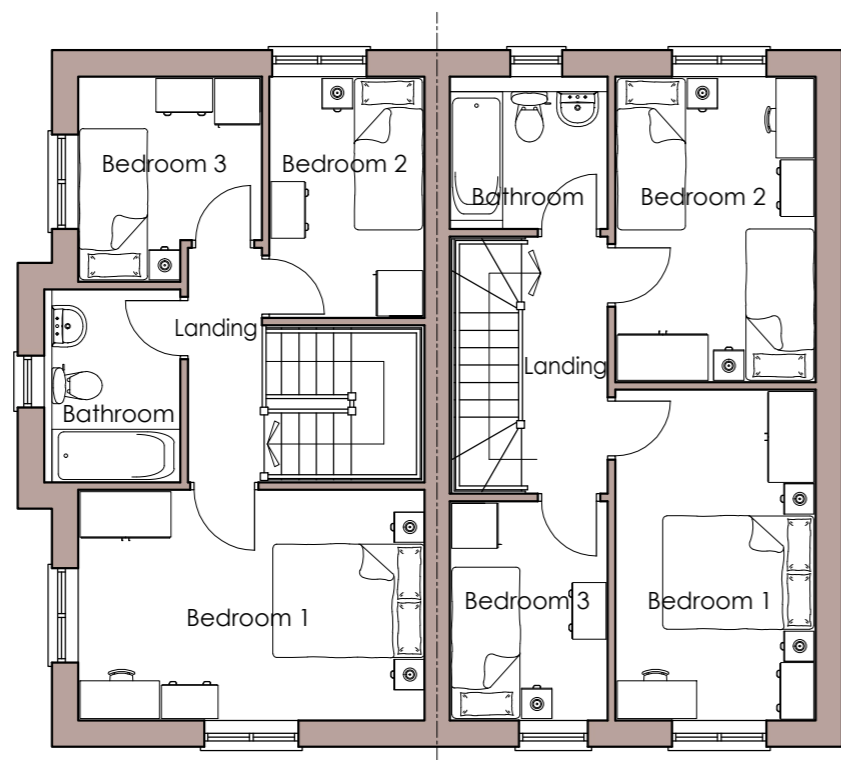

Side Elevation  
3 Bedroom 4 Person  
Aspect House Type 80sq.m

Front Elevation  
3 Bedroom 5 Person  
House Type 82sq.m

Front Elevation  
3 Bedroom 4 Person House Type 80sq.m

First Floor Plan  
3 Bedroom 4 Person  
Aspect House Type 80sq.m

First Floor Plan  
3 Bedroom 5 Person  
House Type 82sq.m

Rear Elevation  
3 Bedroom 5 Person  
House Type 82sq.m

Rear Elevation  
3 Bedroom 4 Person  
Aspect House Type 80sq.m

Ground Floor Plan  
3 Bedroom 4 Person  
Aspect House Type 80sq.m

Ground Floor Plan  
3 Bedroom 5 Person  
House Type 82sq.m

Side Elevation  
3B5P House Type 82sq.m

REV	DATE	DESCRIPTION
-	-	-

TITLE  
**3 BED 4 PERSON ASPECT HOUSE TYPE (80)  
FLOOR PLANS & ELEVATIONS - SEMI**

PROJECT  
**CROPPER ROAD, BLACKPOOL**

DRAWING NUMBER	DATE	SCALE	REV
CROPPER ROAD - P11	JULY.21	1:100 @ A2	-