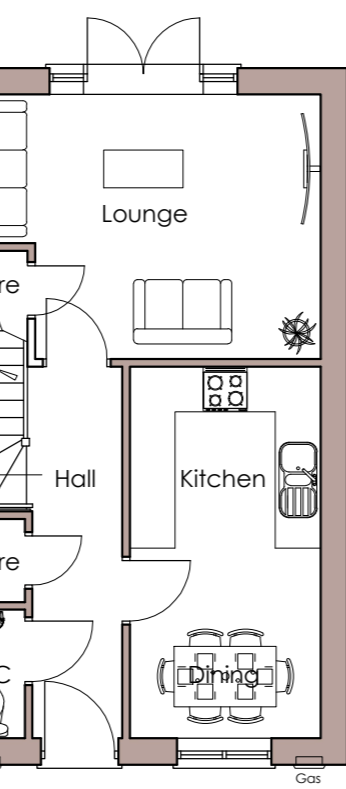

Side Elevation  
3 Bedroom 4 Person  
Aspect House Type 80sq.m

Front Elevation  
3 Bedroom 5 Person  
House Type 82sq.m

Front Elevation  
3 Bedroom 4 Person House Type 80sq.m

First Floor Plan  
3 Bedroom 4 Person  
Aspect House Type 80sq.m

First Floor Plan  
3 Bedroom 5 Person  
House Type 82sq.m

Rear Elevation  
3 Bedroom 5 Person  
House Type 82sq.m

Rear Elevation  
3 Bedroom 4 Person  
Aspect House Type 80sq.m

Ground Floor Plan  
3 Bedroom 4 Person  
Aspect House Type 80sq.m

Ground Floor Plan  
3 Bedroom 5 Person  
House Type 82sq.m

Side Elevation  
3B5P House Type 82sq.m

REV	DATE	DESCRIPTION
-	-	-

TITLE  
**3 BED 4 PERSON ASPECT HOUSE TYPE (80)  
FLOOR PLANS & ELEVATIONS - SEMI**

PROJECT  
**CROPPER ROAD, BLACKPOOL**

DRAWING NUMBER	DATE	SCALE	REV
CROPPER ROAD - P11	JULY.21	1:100 @ A2	-