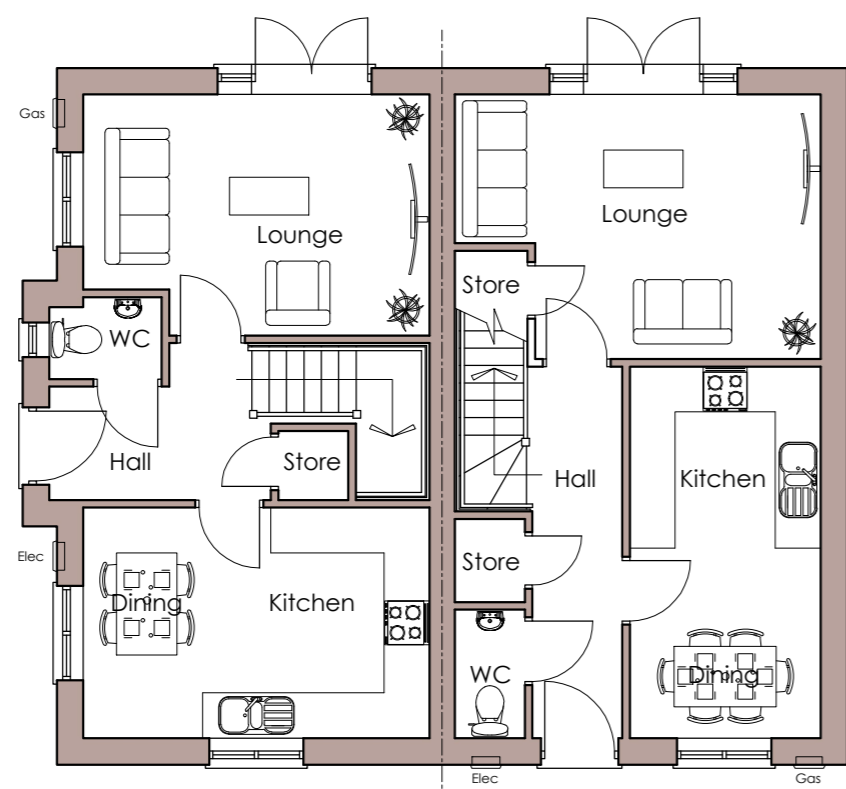

Side Elevation  
3 Bedroom 4 Person  
Aspect House Type 80sq.m

Front Elevation  
3 Bedroom 5 Person  
House Type 82sq.m

Front Elevation  
3 Bedroom 4 Person House Type 80sq.m

First Floor Plan  
3 Bedroom 4 Person  
Aspect House Type 80sq.m

First Floor Plan  
3 Bedroom 5 Person  
House Type 82sq.m

Rear Elevation  
3 Bedroom 5 Person  
House Type 82sq.m

Rear Elevation  
3 Bedroom 4 Person  
Aspect House Type 80sq.m

Ground Floor Plan  
3 Bedroom 4 Person  
Aspect House Type 80sq.m

Ground Floor Plan  
3 Bedroom 5 Person  
House Type 82sq.m

Side Elevation  
3B5P House Type 82sq.m

REV	DATE	DESCRIPTION
-	-	-

TITLE  
**3 BED 4 PERSON ASPECT HOUSE TYPE (80)  
FLOOR PLANS & ELEVATIONS - SEMI**

PROJECT  
**CROPPER ROAD, BLACKPOOL**

DRAWING NUMBER	DATE	SCALE	REV
CROPPER ROAD - P11	JULY.21	1:100 @ A2	-