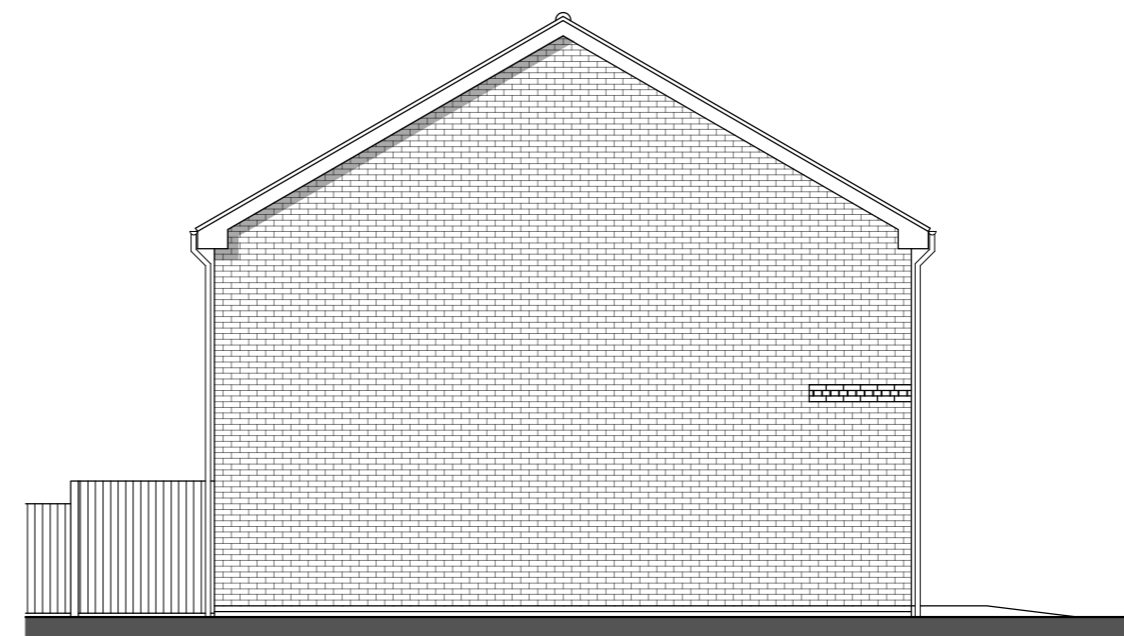

Front Elevation
3 Bedroom 5 Person House Type 82sq.m

Rear Elevation
3 Bedroom 5 Person House Type 82sq.m

First Floor Plan
3 Bedroom 5 Person House Type 82sq.m

Side Elevation
3B5P House Type 82sq.m

Ground Floor Plan
3 Bedroom 5 Person House Type 82sq.m

Side Elevation
3B5P House Type 82sq.m

REV	DATE	DESCRIPTION
-	-	-

TITLE 3 BED 5 PERSON HOUSE TYPE (82) FLOOR PLANS & ELEVATIONS - SEMI			
PROJECT CROPPER ROAD, BLACKPOOL			
DRAWING NUMBER CROPPER ROAD - P09	DATE JULY.21	SCALE 1:100 @ A2	REV -