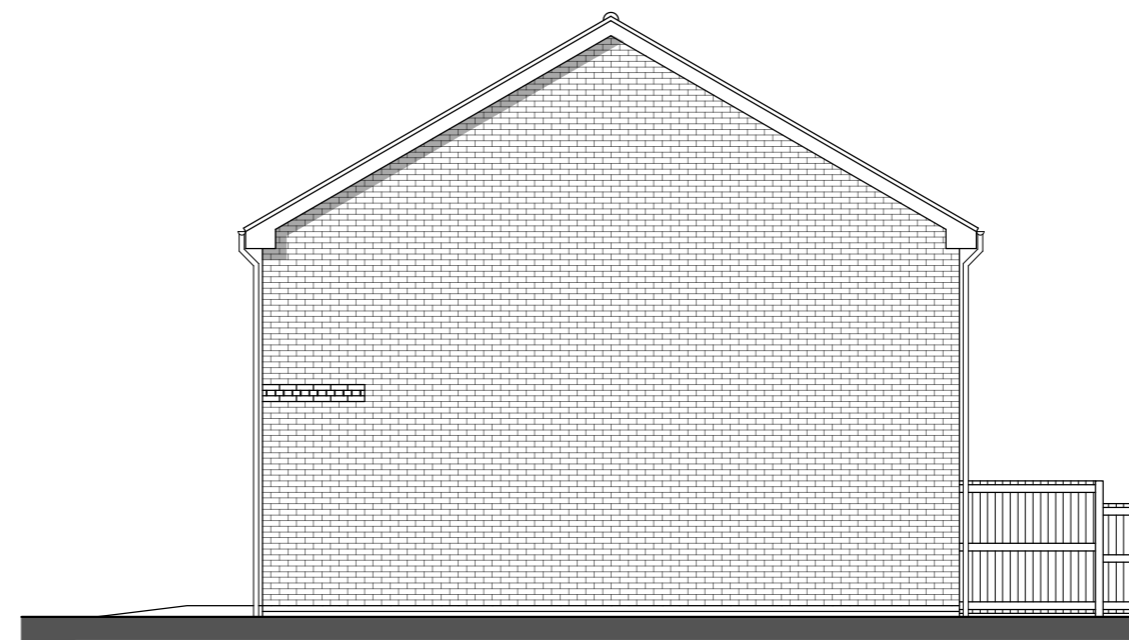

Front Elevation
3 Bedroom 5 Person House Type 82sq.m

Rear Elevation
3 Bedroom 5 Person House Type 82sq.m

First Floor Plan
3 Bedroom 5 Person House Type 82sq.m

Side Elevation
3B5P House Type 82sq.m

Ground Floor Plan
3 Bedroom 5 Person House Type 82sq.m

Side Elevation
3B5P House Type 82sq.m

REV	DATE	DESCRIPTION
-	-	-

TITLE 3 BED 5 PERSON HOUSE TYPE (82) FLOOR PLANS & ELEVATIONS - SEMI			
PROJECT CROPPER ROAD, BLACKPOOL			
DRAWING NUMBER CROPPER ROAD - P09	DATE JULY.21	SCALE 1:100 @ A2	REV -