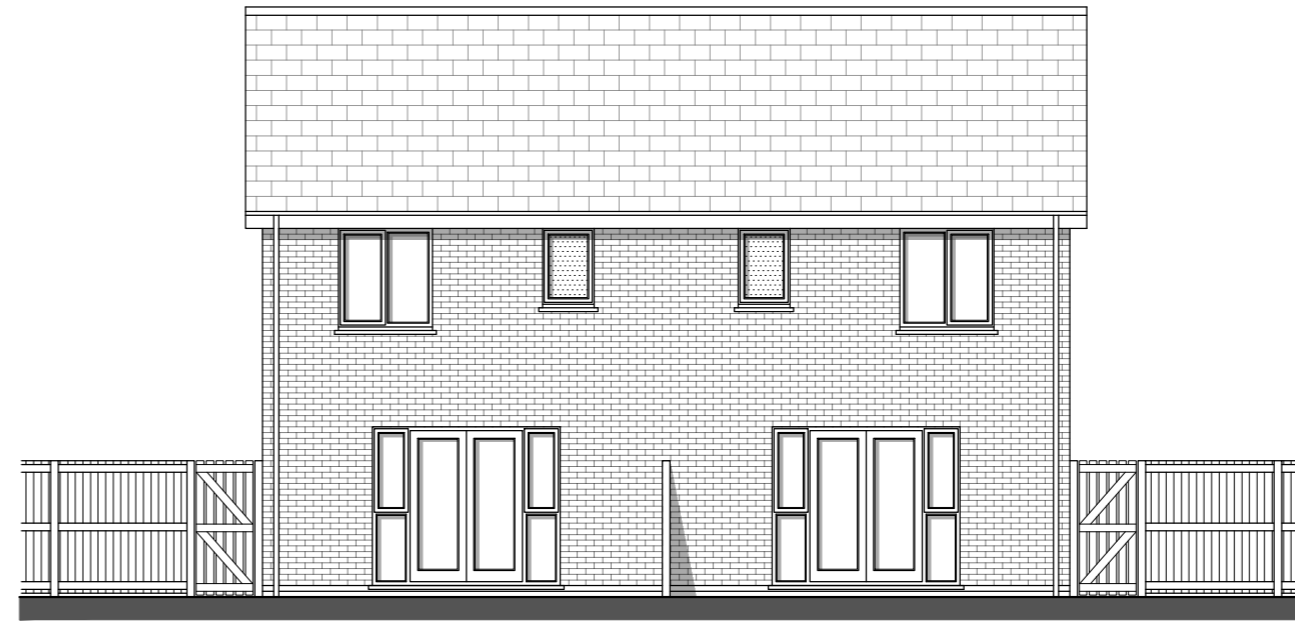

Front Elevation
3 Bedroom 5 Person House Type 82sq.m

Rear Elevation
3 Bedroom 5 Person House Type 82sq.m

First Floor Plan
3 Bedroom 5 Person House Type 82sq.m

Side Elevation
3B5P House Type 82sq.m

Ground Floor Plan
3 Bedroom 5 Person House Type 82sq.m

Side Elevation
3B5P House Type 82sq.m

REV	DATE	DESCRIPTION
-	-	-

TITLE 3 BED 5 PERSON HOUSE TYPE (82) FLOOR PLANS & ELEVATIONS - SEMI			
PROJECT CROPPER ROAD, BLACKPOOL			
DRAWING NUMBER CROPPER ROAD - P09	DATE JULY.21	SCALE 1:100 @ A2	REV -