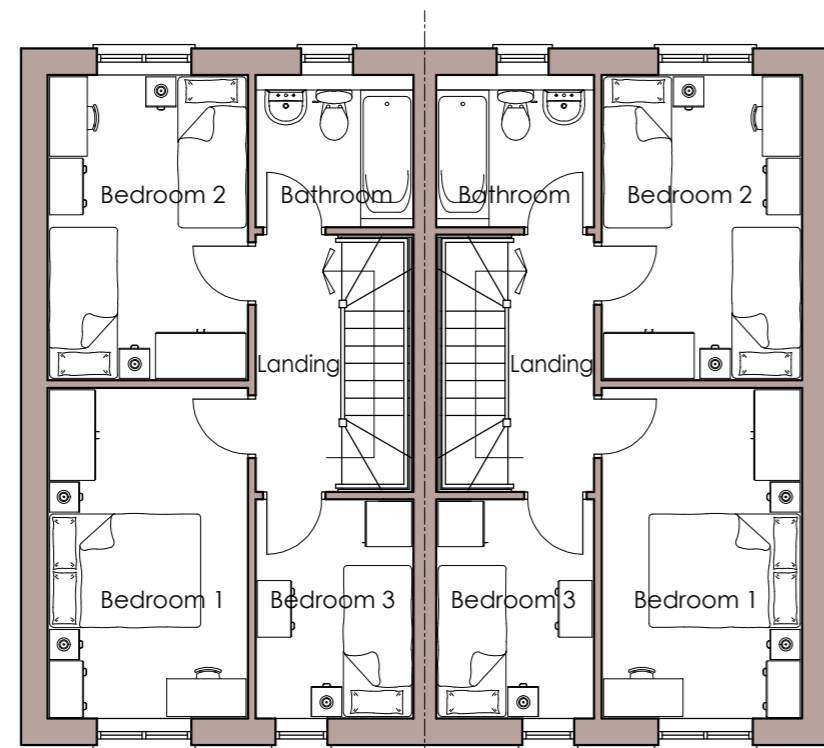

Front Elevation
3 Bedroom 5 Person House Type 82sq.m

Rear Elevation
3 Bedroom 5 Person House Type 82sq.m

First Floor Plan
3 Bedroom 5 Person House Type 82sq.m

Side Elevation
3B5P House Type 82sq.m

Ground Floor Plan
3 Bedroom 5 Person House Type 82sq.m

Side Elevation
3B5P House Type 82sq.m

REV	DATE	DESCRIPTION
-	-	-

TITLE 3 BED 5 PERSON HOUSE TYPE (82) FLOOR PLANS & ELEVATIONS - SEMI			
PROJECT CROPPER ROAD, BLACKPOOL			
DRAWING NUMBER CROPPER ROAD - P09	DATE JULY.21	SCALE 1:100 @ A2	REV -