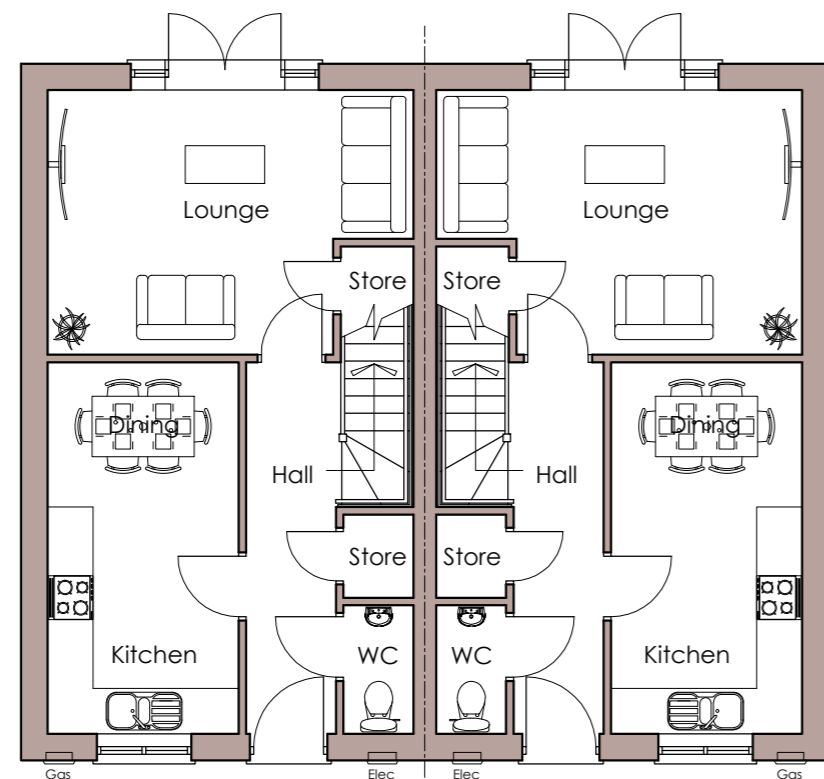

Front Elevation
3 Bedroom 5 Person House Type 82sq.m

Rear Elevation
3 Bedroom 5 Person House Type 82sq.m

First Floor Plan
3 Bedroom 5 Person House Type 82sq.m

Side Elevation
3B5P House Type 82sq.m

Ground Floor Plan
3 Bedroom 5 Person House Type 82sq.m

Side Elevation
3B5P House Type 82sq.m

REV	DATE	DESCRIPTION
-	-	-

TITLE 3 BED 5 PERSON HOUSE TYPE (82) FLOOR PLANS & ELEVATIONS - SEMI			
PROJECT CROPPER ROAD, BLACKPOOL			
DRAWING NUMBER CROPPER ROAD - P09	DATE JULY.21	SCALE 1:100 @ A2	REV -