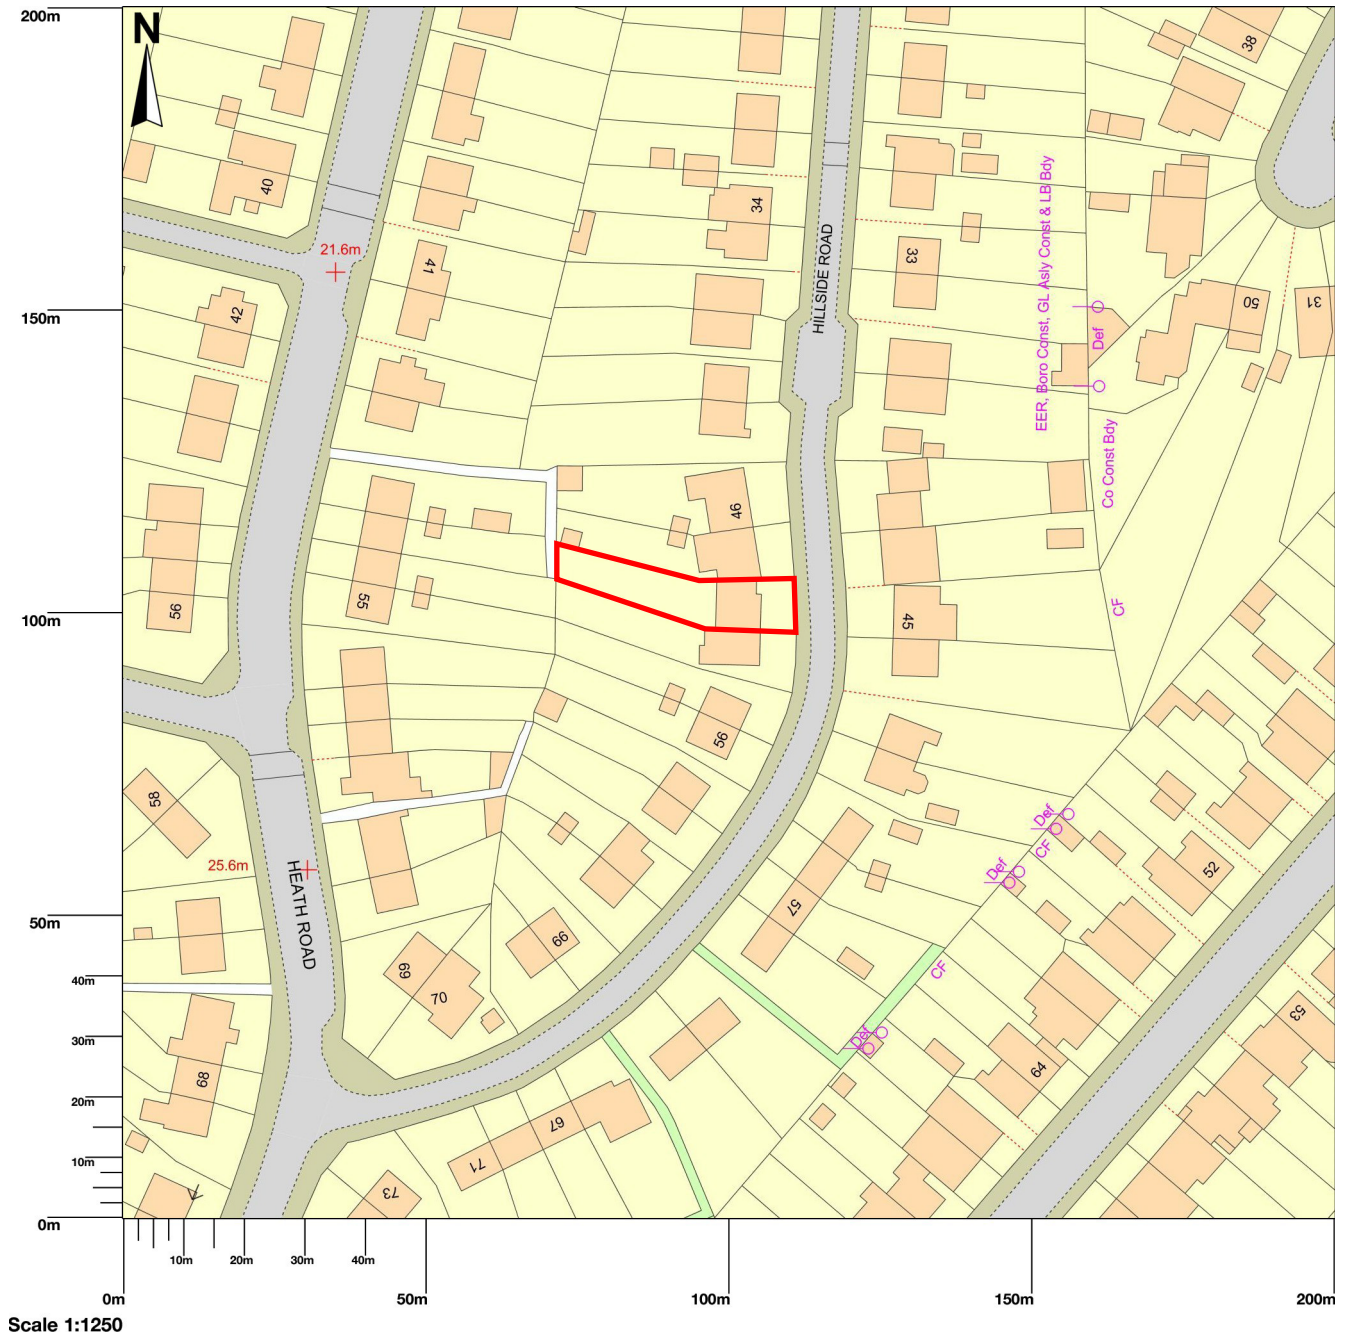

50 Hillside Road, Crayford, Dartford, DA1 3NS

Map area bounded by: 551934,174176 552134,174376. Produced on 15 July 2021 from the OS National Geographic Database. Reproduction in whole or part is prohibited without the prior permission of Ordnance Survey. © Crown copyright 2021. Supplied by UKPlanningMaps.com a licensed OS partner (100054135). Unique plan reference: p4buk/662268/897360