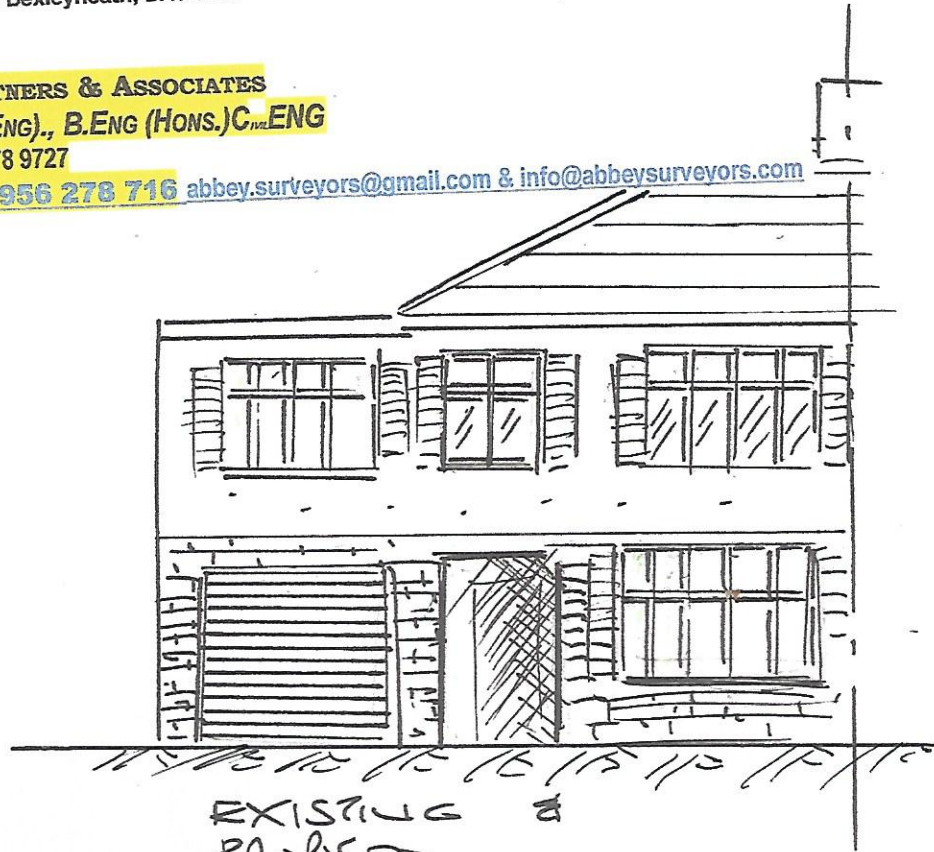

Proposed Rear Extension
44 Martin Dene, Bexleyheath, DA6 8NA
13th June 2021

ABBAY PARTNERS & ASSOCIATES

Z. BAIG. MSc.(ENG)., B.ENG (HONS.) C.Eng

Office: 020 7078 9727

Mobile: 07956 278 716 abbey.surveyors@gmail.com & info@abbeysurveyors.com

EXISTING &
PROPOSED
FRONT ELEVATION.

(TO REMAIN UNALTERED)

0 1 2 3 4 5 6 7 8