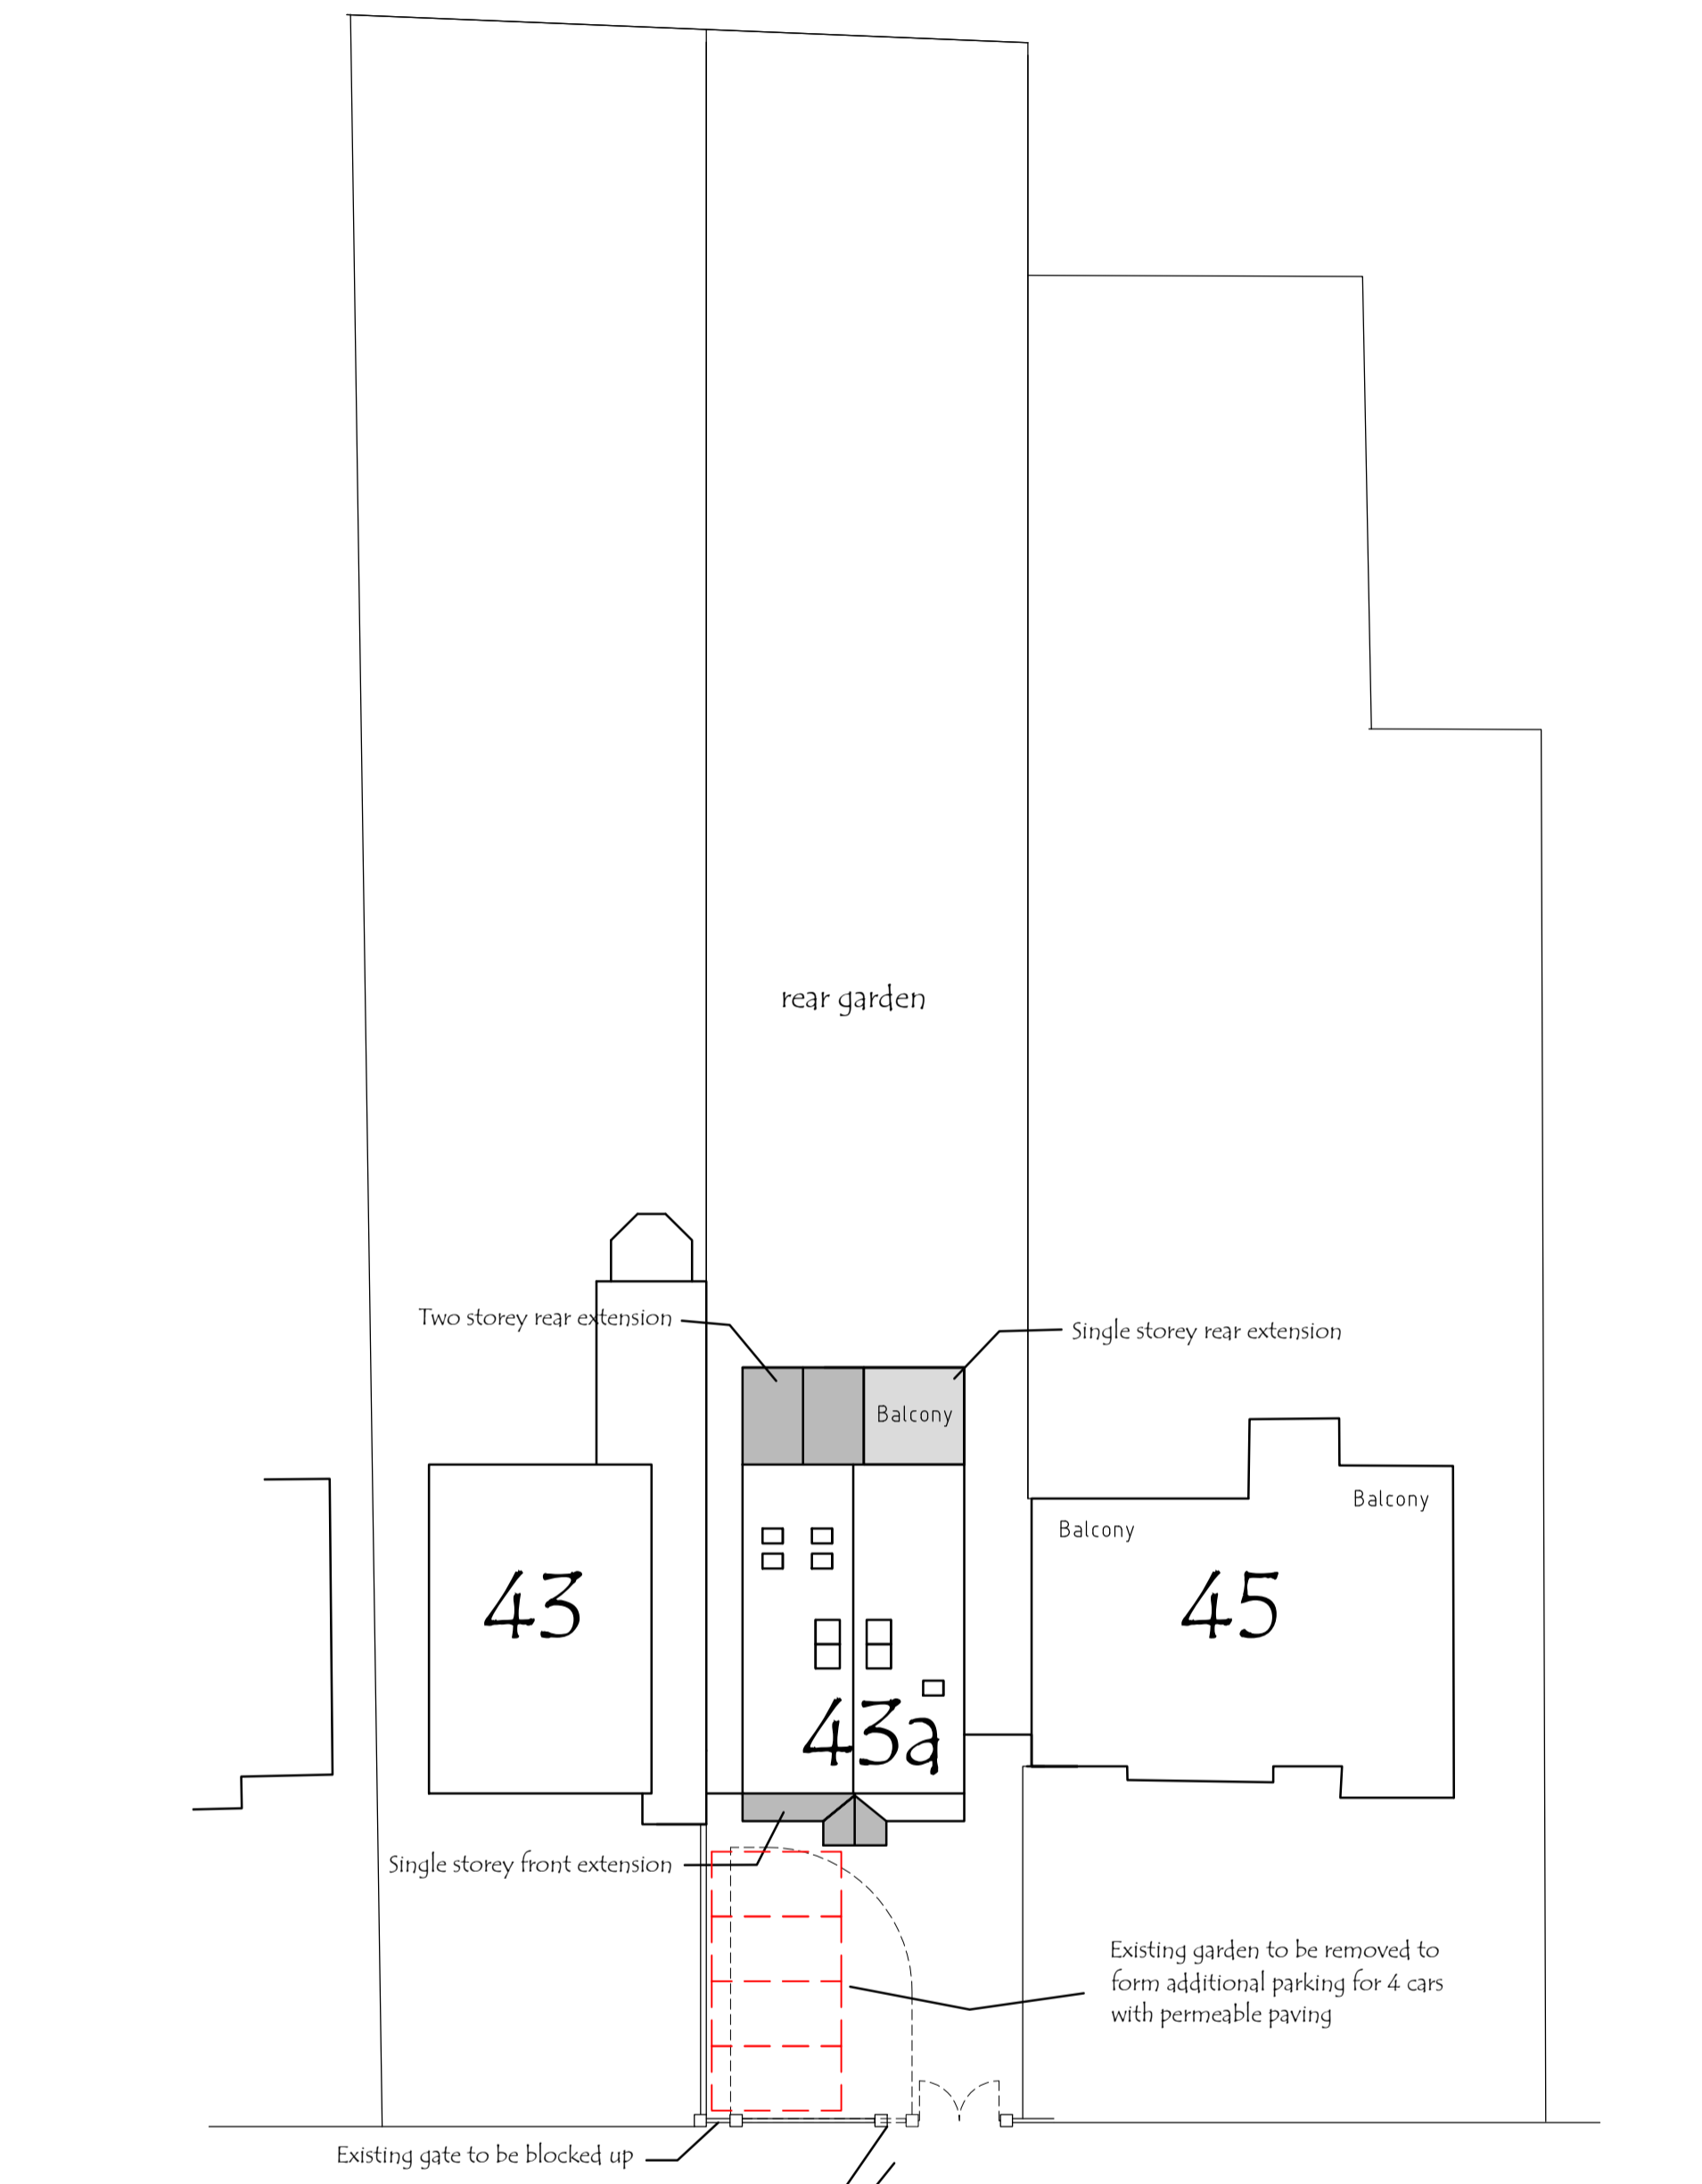

Edward Road

Existing Site Layout

Edward Road

Proposed Site Layout

 Matthew Hollands Associates Ltd. Yew Tree House, 48 Venus Street, Congresbury, Somerset. BS49 5EZ. t. 07808 249410 e. mha.architecture@btinternet.com	Project: Proposed Extension at 43a Edward Road, Clevedon	Scale: 1:250@A1
	Title: Existing and Proposed Site Layout	Drawn: MH
	Dig No: 2046/O3	Date: Mar 2021