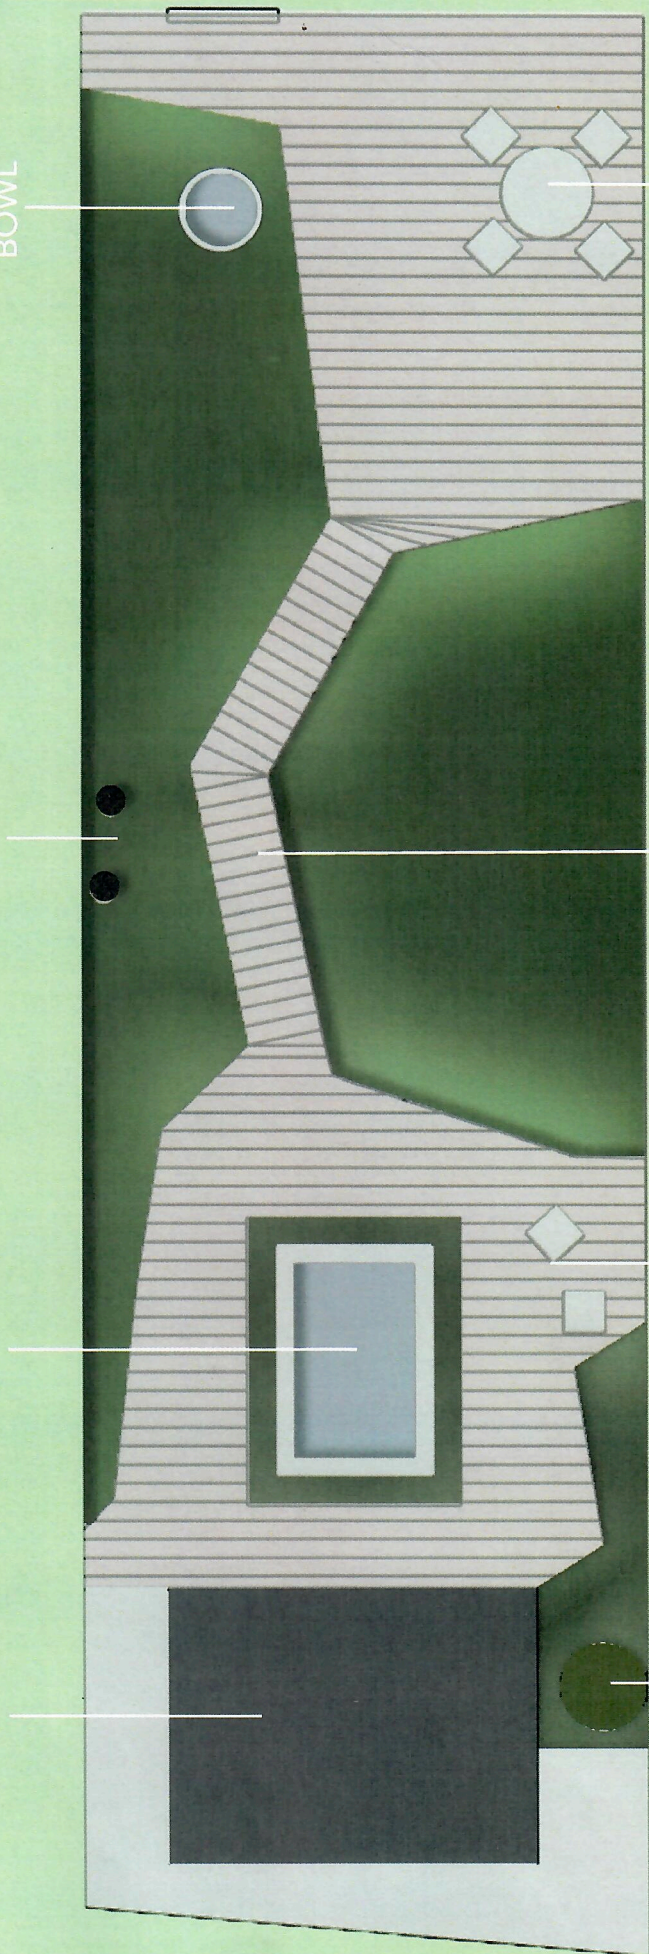

REVISED LAYOUT

GARDEN ROOM
3m x 4m

STILL POND
250cm x 170cm

EXISTING
TETRAPANAX
PAPYRIFER 'REX'

KITCHEN
WINDOW

WATER
BOWL

EXISTING
BAY TREE

SILVER BIRCH
DECKING
THROUGHOUT

WALKWAY
80cm wide
Board width 20cm

SEATING AREA
Table diameter
1m