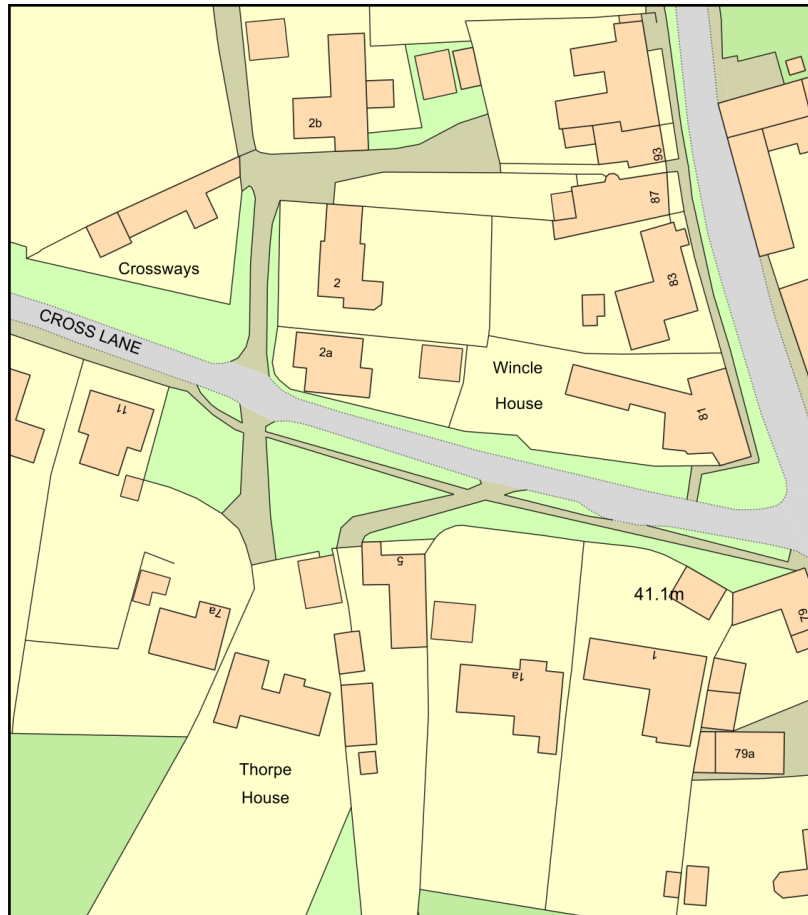

Northdene 5 Cross Lane

Plan Produced for: **Graeme Stretton**
Date Produced: 25 Jul 2021
Plan Reference Number: TQRQM21206102711312
Scale: 1:1250 @ A4