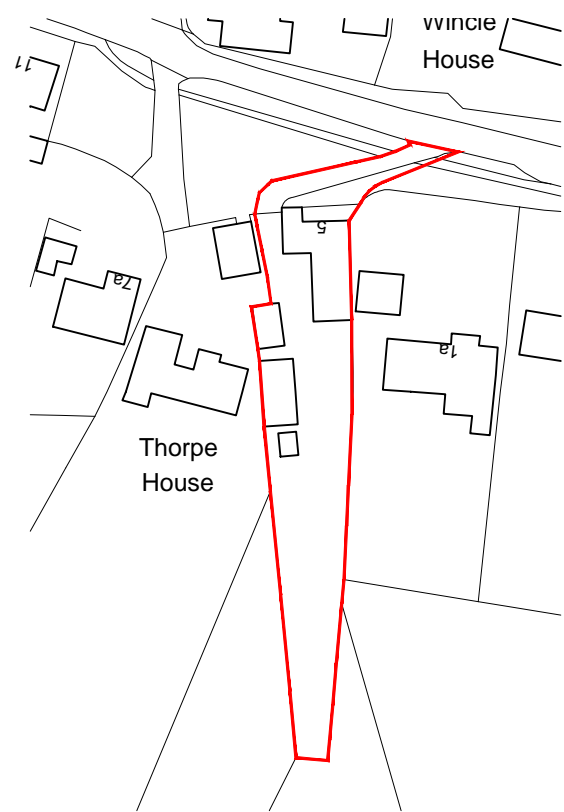

Site & Block Plan - scale 1:200

Ordnance Survey, (c) Crown Copyright 2021. All rights reserved. Licence number: 100019070

Site Location Plan - scale 1:1250

FOR APPROVAL

This drawing is protected under © copy right

CONTRACT
Proposed Alterations
5 Cross Lane, Aldwinclie, NN143EG

DRAWING TITLE
Site, Block and Site Location Plans

SCALE varies@A3 DRAWING NUMBER REVISION

DATE Aug 2021 PO1

DRAWN JEI

JOB NUMBER SB-02 CHECKED BY