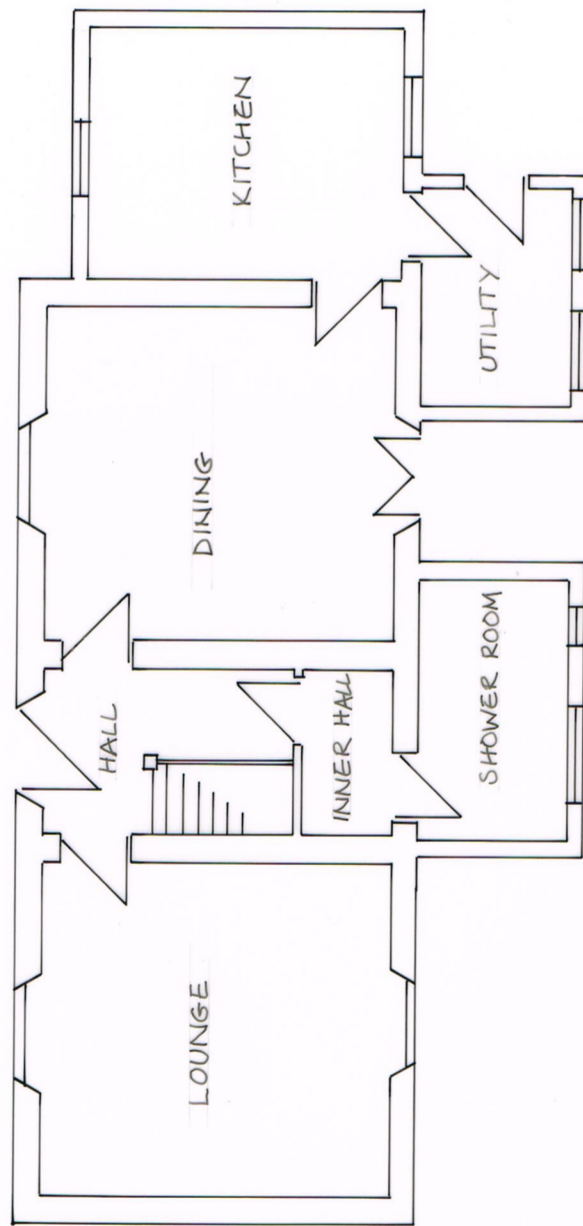

EMILLY BROWN ARCHITECTURAL DESIGN SERVICES 43a West Street Kings Cliffe Peterborough PE8 6XB Tel 01780 470794		MR W LINDSAY 28 WEST STREET KINGS CLIFFE PETERBOROUGH PE8 6XA		SINGLE STOREY REAR EXTENSION 28 WEST STREET KINGS CLIFFE PETERBOROUGH PE8 6XA		EXISTING FLOOR PLAN		DATE AUG 21	Scale 1:100	Design Emilly Brown	DRG 060821/3
--	--	---	--	---	--	---------------------	--	-------------	----------------	------------------------	--------------

EXISTING GROUND FLOOR PLAN