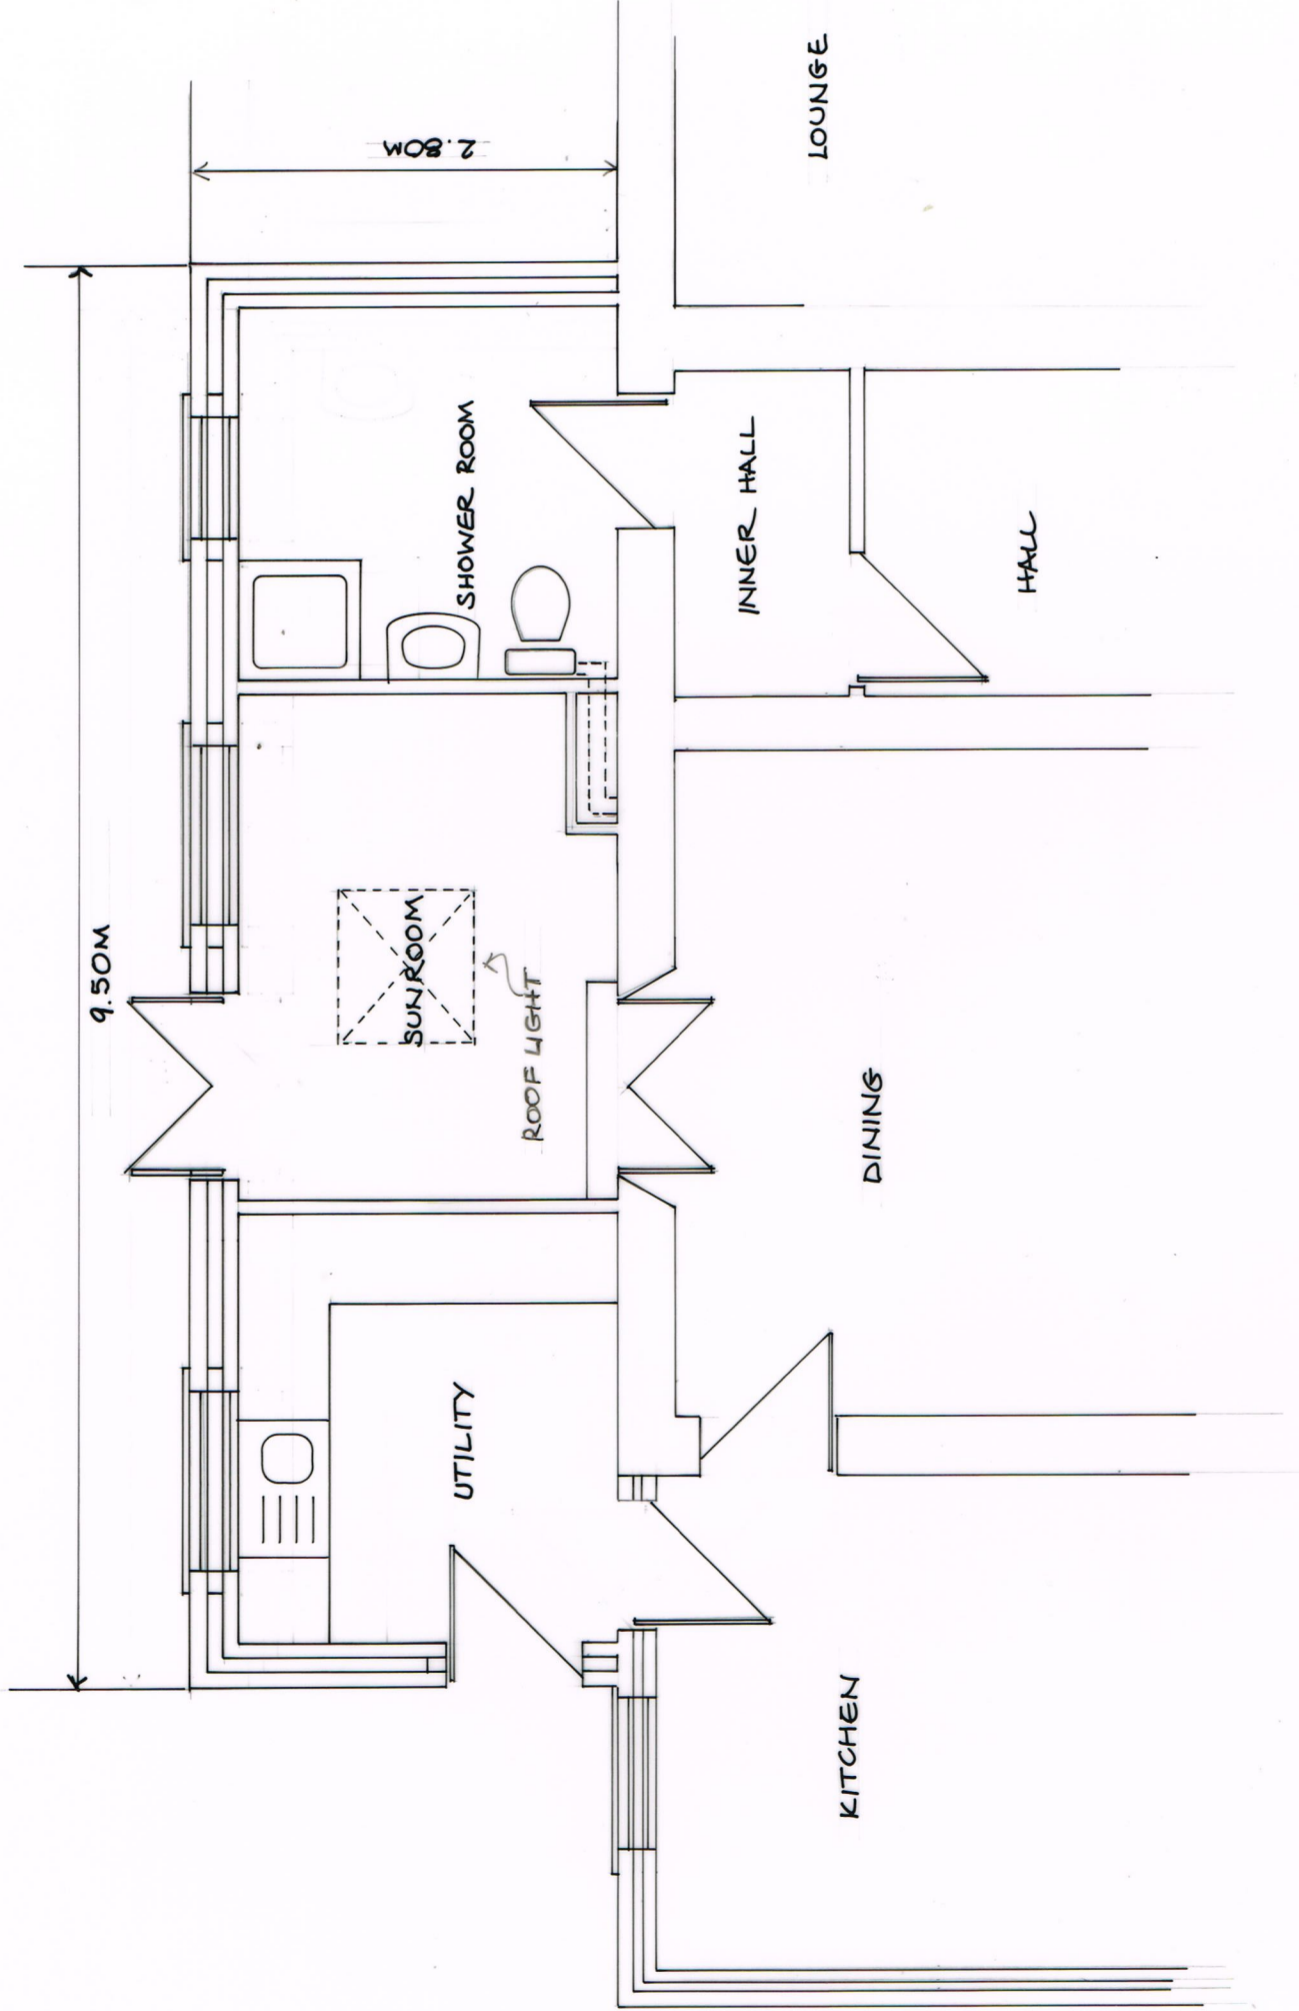

Emilly Brown Architectural Design Services 43a West Street Kings Cliffe Peterborough PE8 6XB Tel 01780 470794		MR W LINDSAY 28 WEST STREET PETERBOROUGH PE8 6XA		SINGLE STOREY REAR EXTENSION 28 WEST STREET KINGS CLIFFE PETERBOROUGH PE8 6XA		PROPOSED FLOOR PLAN DATE AUG 21 Scale 1:50 Design Emilly Brown DRG 060821/5	
--	--	---	--	---	--	---	--

PROPOSED GROUND FLOOR PLAN 1:50