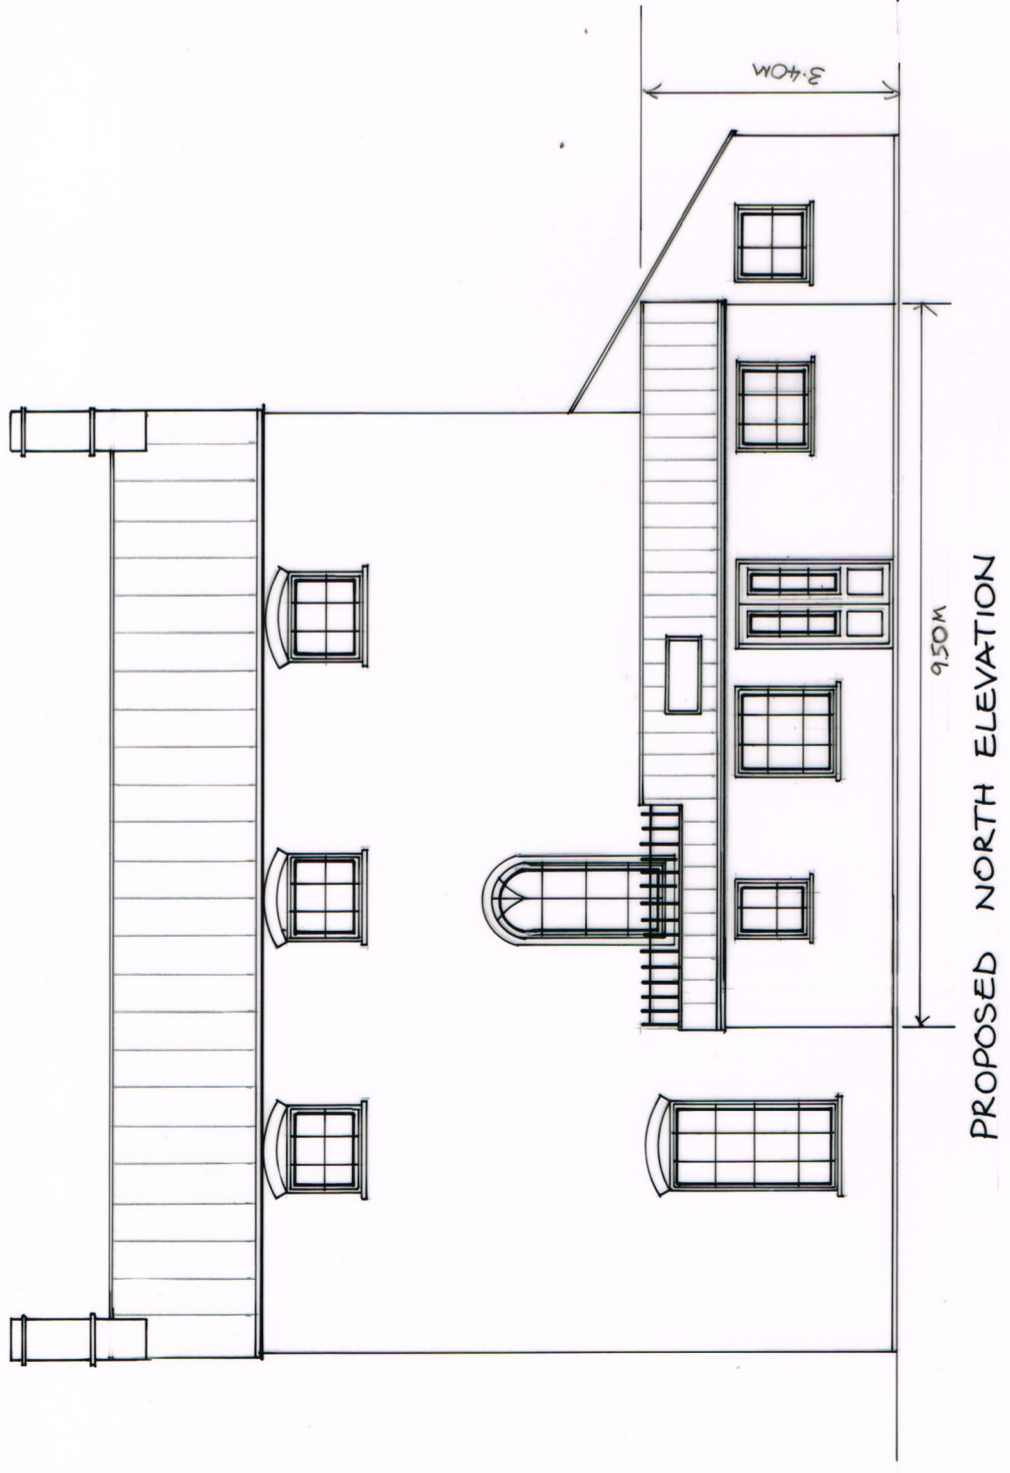

Emilly Brown Architectural Design Services  
 43a West Street  
 Kings Cliffe  
 Peterborough  
 PE8 6XB  
 Tel 01780 470794

MR W LINDSAY  
 28 WEST STREET  
 KINGS CLIFFE  
 PETERBOROUGH  
 PE8 6XA

SINGLE STOREY REAR EXTENSION  
 28 WEST STREET  
 KINGS CLIFFE  
 PETERBOROUGH  
 PE8 6XA

PROPOSED ELEVATIONS

DATE AUG 21  
 Scale 1:100  
 Design Emilly Brown

DRG 060821/2

PROPOSED WEST ELEVATION

PROPOSED NORTH ELEVATION

PROPOSED EAST ELEVATION