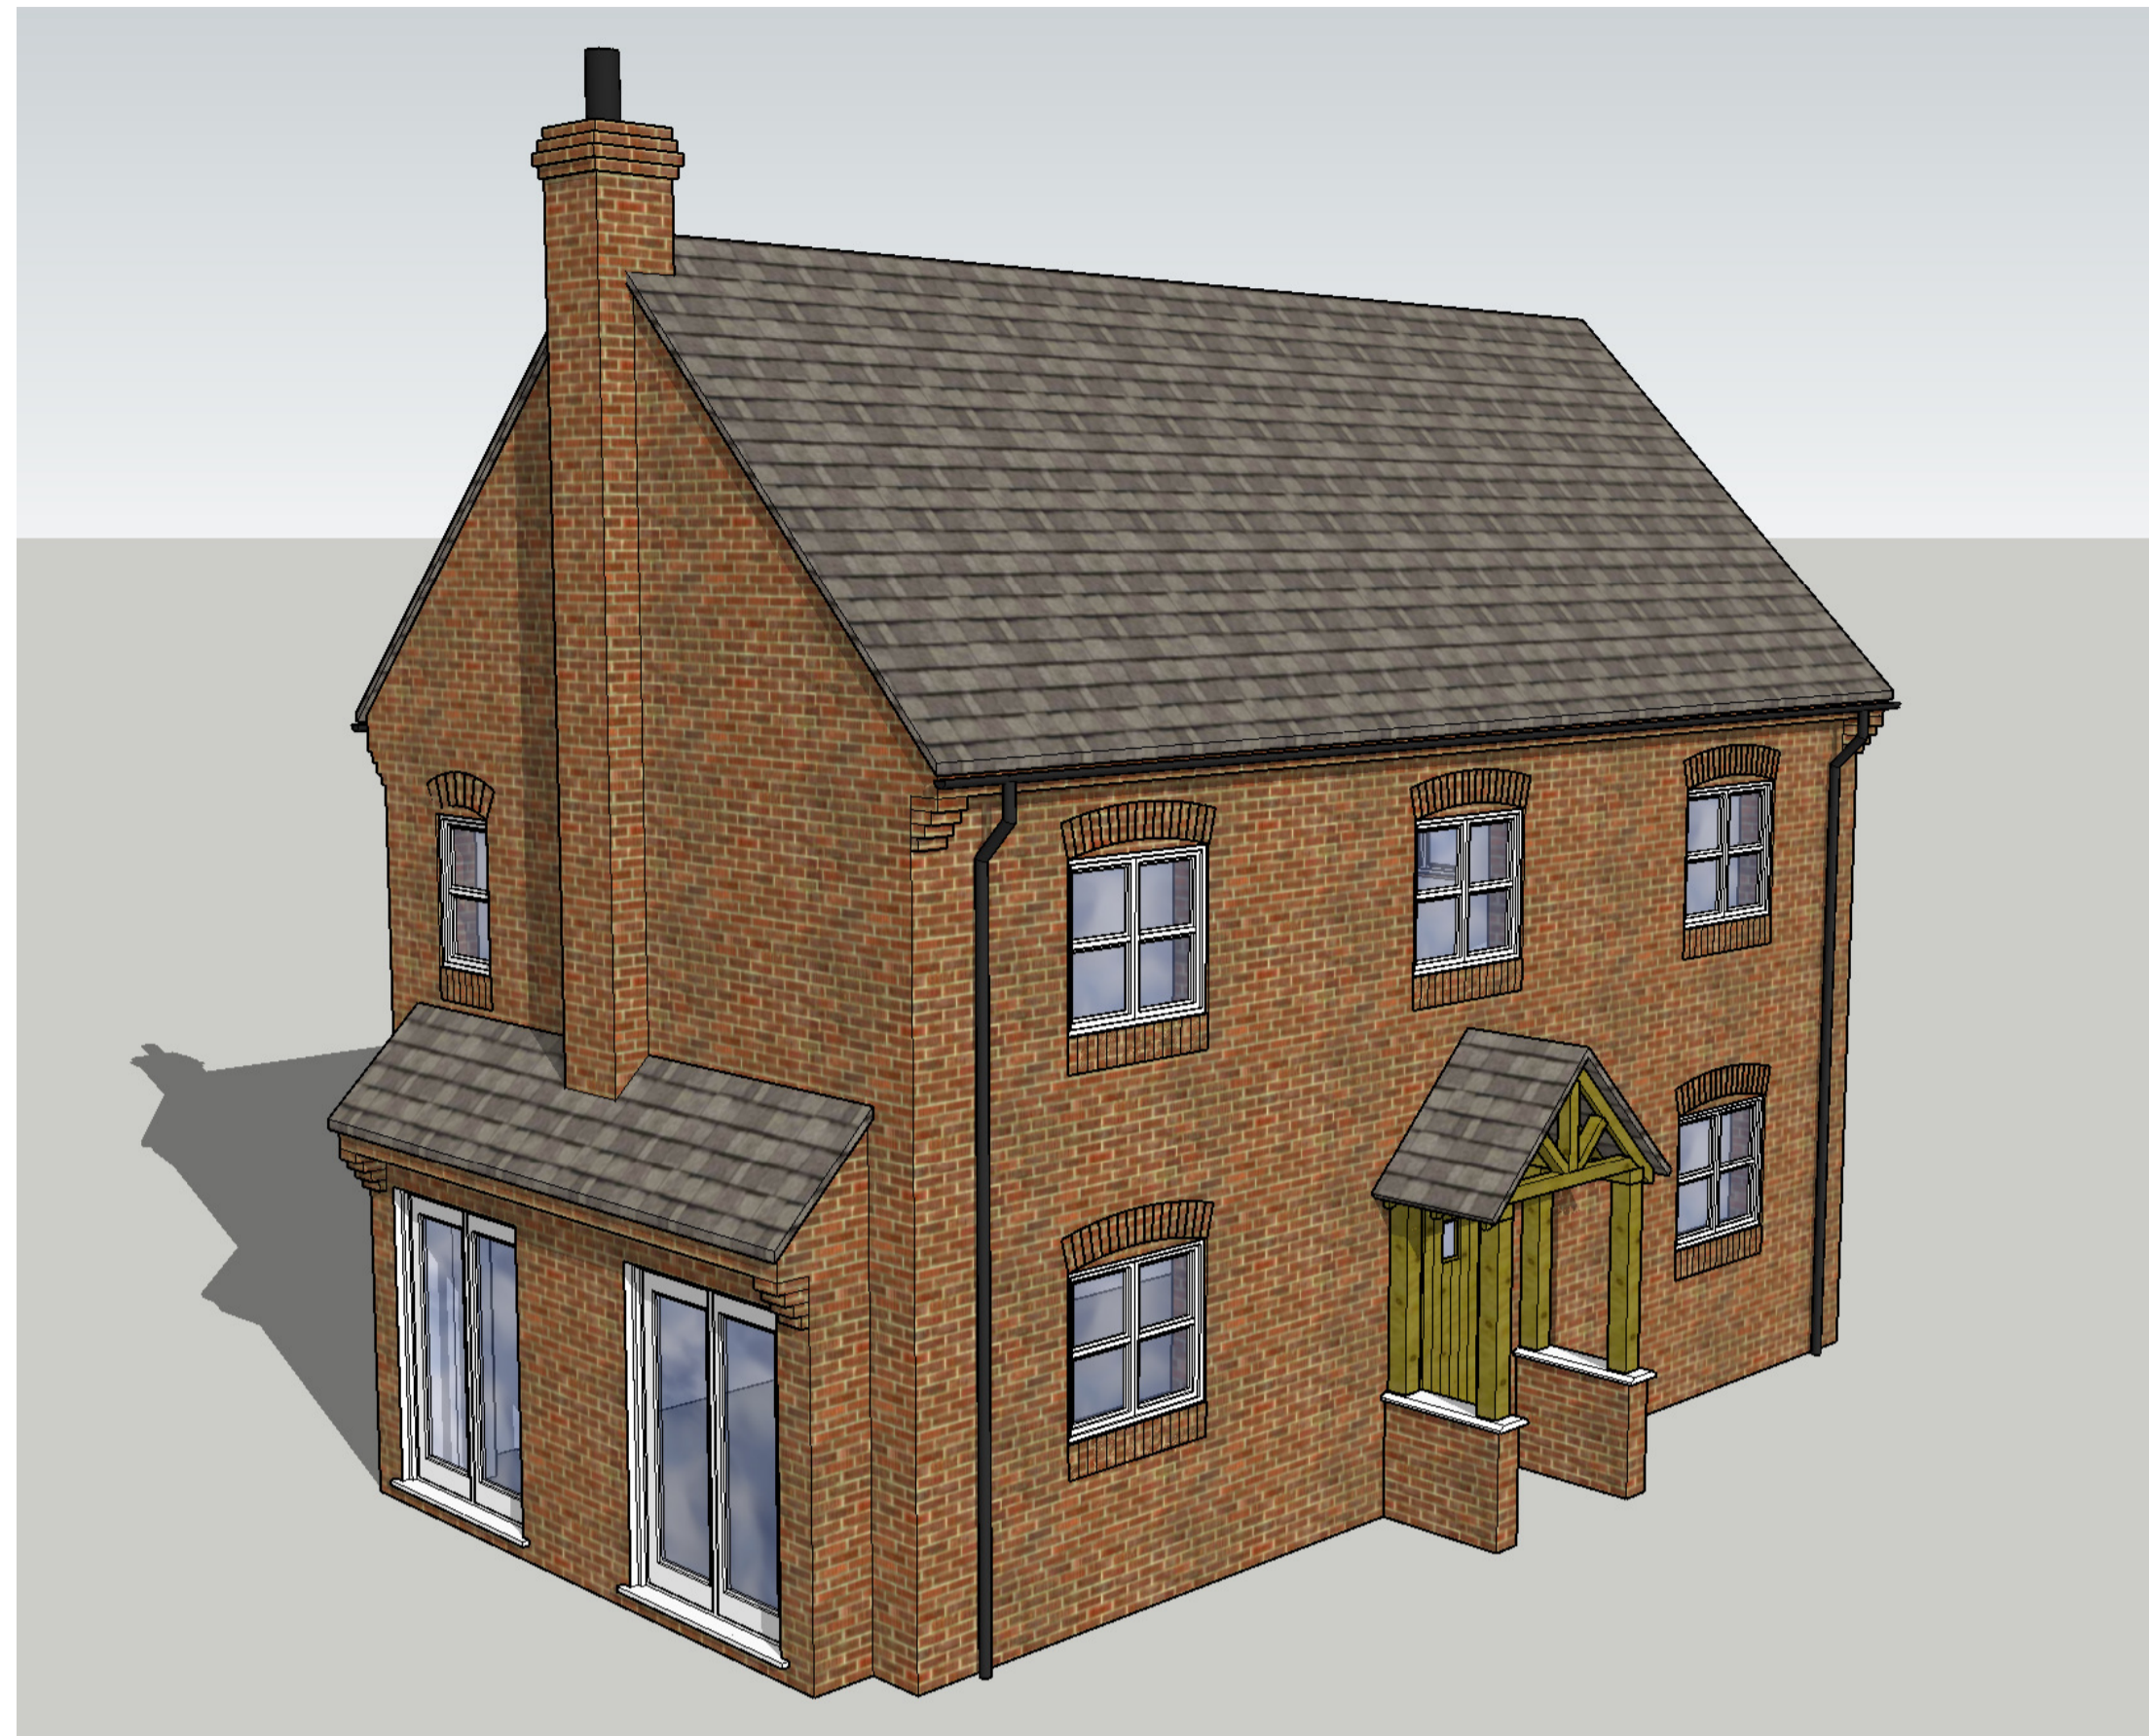

Rev.	Date	Description	Drawn

Client:			Rebecca Haigh	
Project:			Downham Market	
Drawing:			Proposed Perspectives	
Drawn:	Checked:	Drawing no.	21021-001-07	
Date:	May 2021	Rev.		<input type="checkbox"/>
Scale:	NTS			