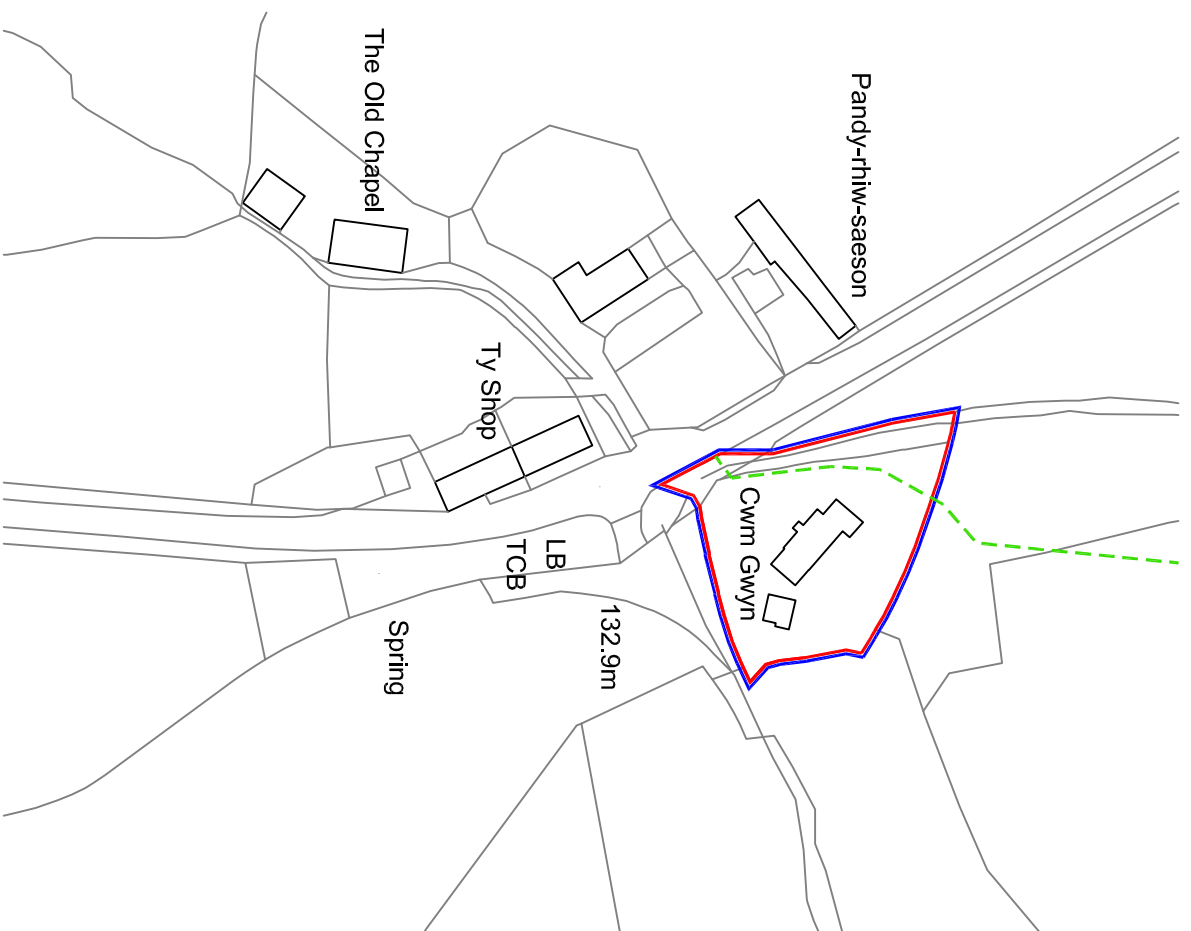

Any surveyed information incorporated within this drawing cannot be guaranteed as accurate unless confirmed by a fixed dimension. All dimensions are in millimetres unless noted otherwise.

Ordnance Survey, (c) Crown Copyright 2018. All rights reserved. Licence number 100053143

- Application Site Boundary
- Land in Applicant's Ownership
- Existing Public Right of Way

Project :- Proposed Extension & Alterations to Cwm Gwyn, Llanbrynmair, Powys, SY19 7DY		
Drawing Status :- Stage 3a: Planning	Drawing Title :- Location Plan	
Scale :- 1:1250@A3	Date :- 03.08.21	Drawing No :- U064.3a.3.001
Drawn by :- NB	Checked :- DH	Rev :- A