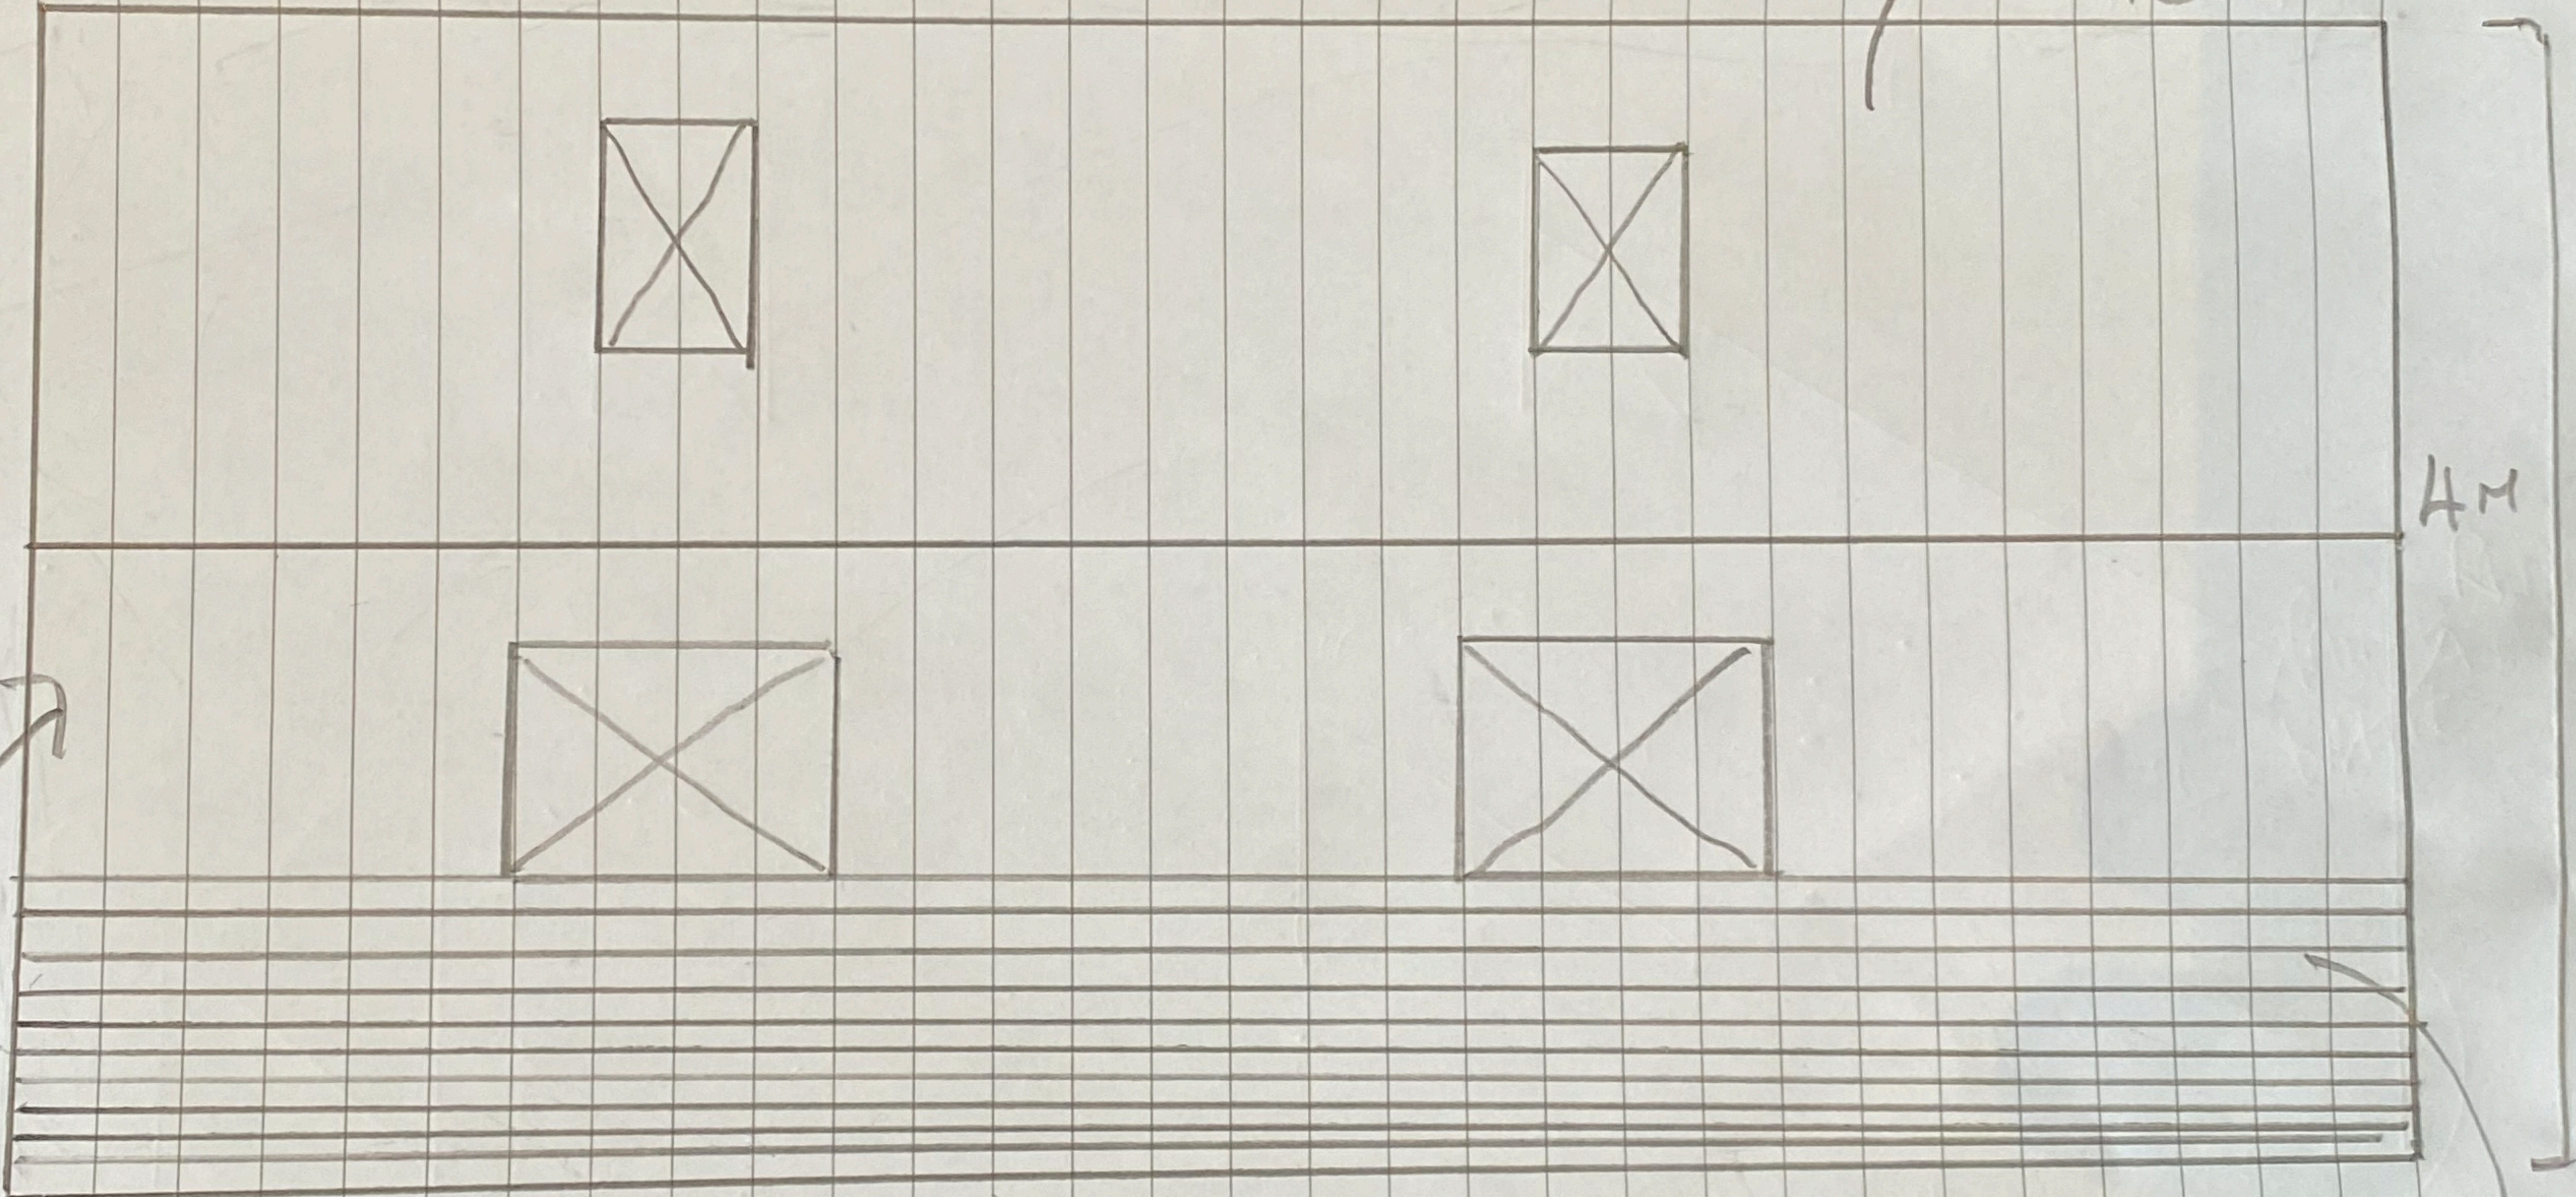

FINISH TO MATCH
EXISTING HOUSE

 VELUX x2

 KERAMIC
TILES

4m

 RENDERED
WALL
PAINTED
WHITE

 WOODEN
WINDOWS

 WOODEN
CLADDING

NEST ELEVATION
