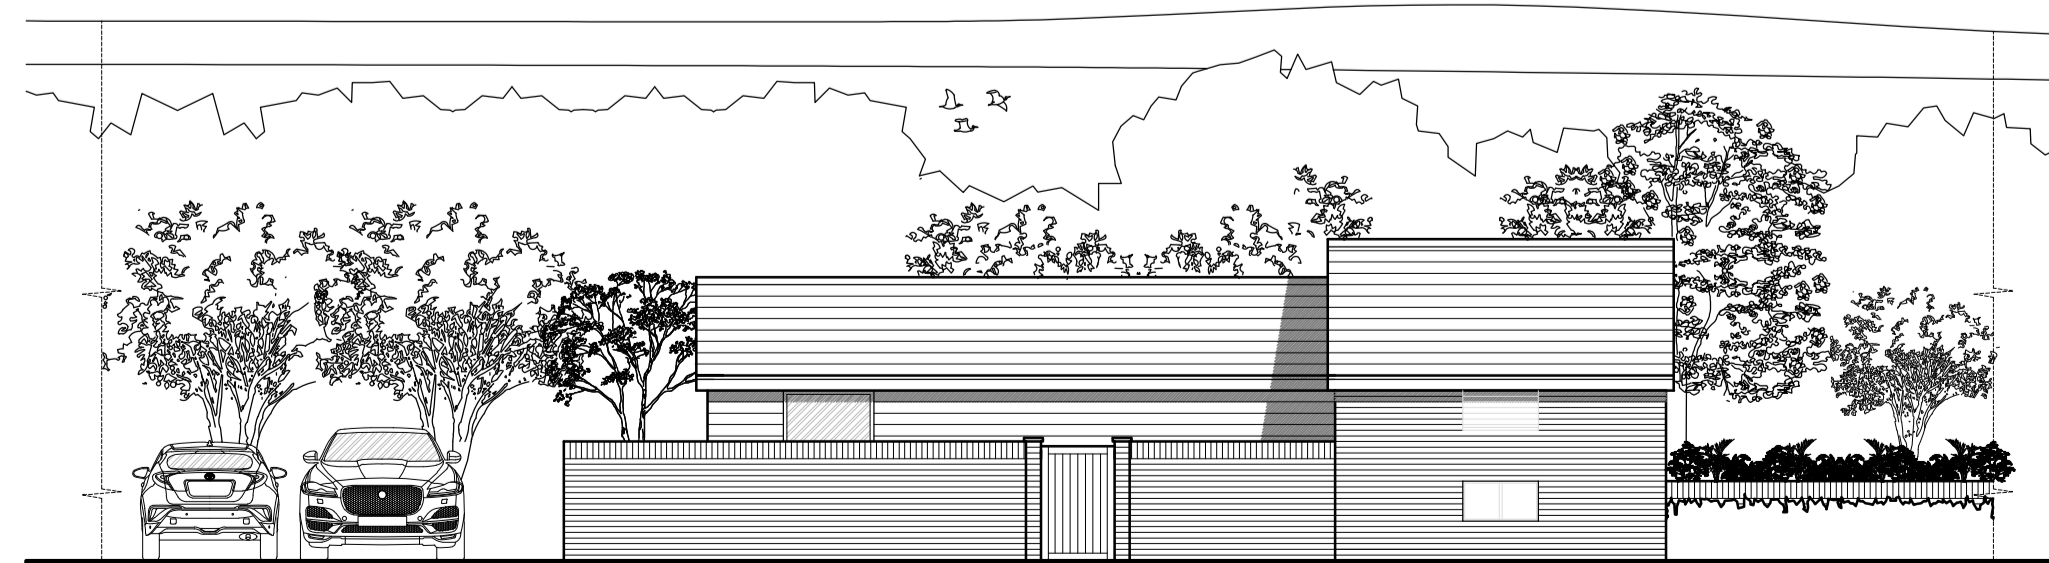

Client:
Mr Pollard
The Green, Ashbocking,
Ipswich, Suffolk, IP6 9JX

Project:
Proposed Wall

Drawing Details:
**Existing & Proposed Elevations, Street View
Wall Detail, Site Plan and Location Plan**

Date: Aug 2021
Scale/s: As Shown @ A1
Drawn: STC

Number: 1958/21/01
Rev: B

Existing Street View
Scale: 1:100

Proposed Street View
Scale: 1:100

Proposed Wall Detail
Scale: 1:50