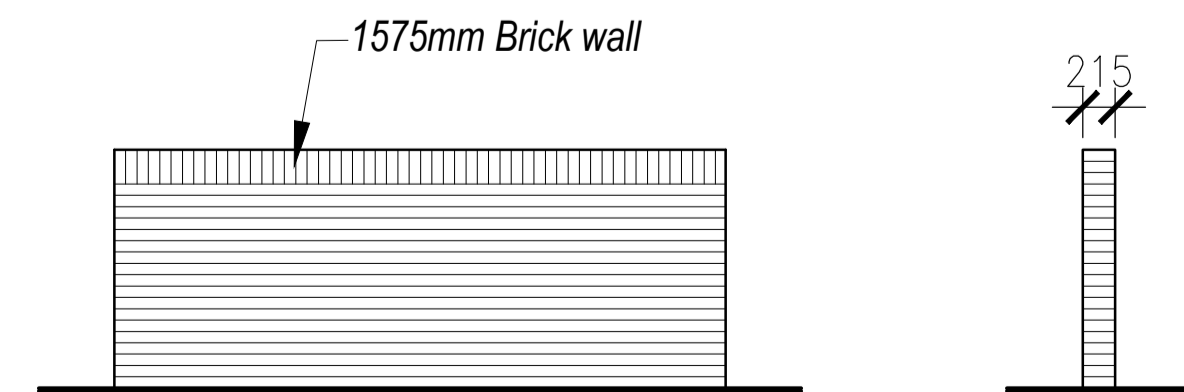

Client:
Mr Pollard
The Green, Ashbocking,
Ipswich, Suffolk, IP6 9JX

Project:
Proposed Wall

Drawing Details:
**Existing & Proposed Elevations, Street View
Wall Detail, Site Plan and Location Plan**

Date: Aug 2021
Scale/s: As Shown @ A1
Drawn: STC

Number: 1958/21/01
Rev: B

Existing Street View
Scale: 1:100

Proposed Street View
Scale: 1:100

Proposed Wall Detail
Scale: 1:50