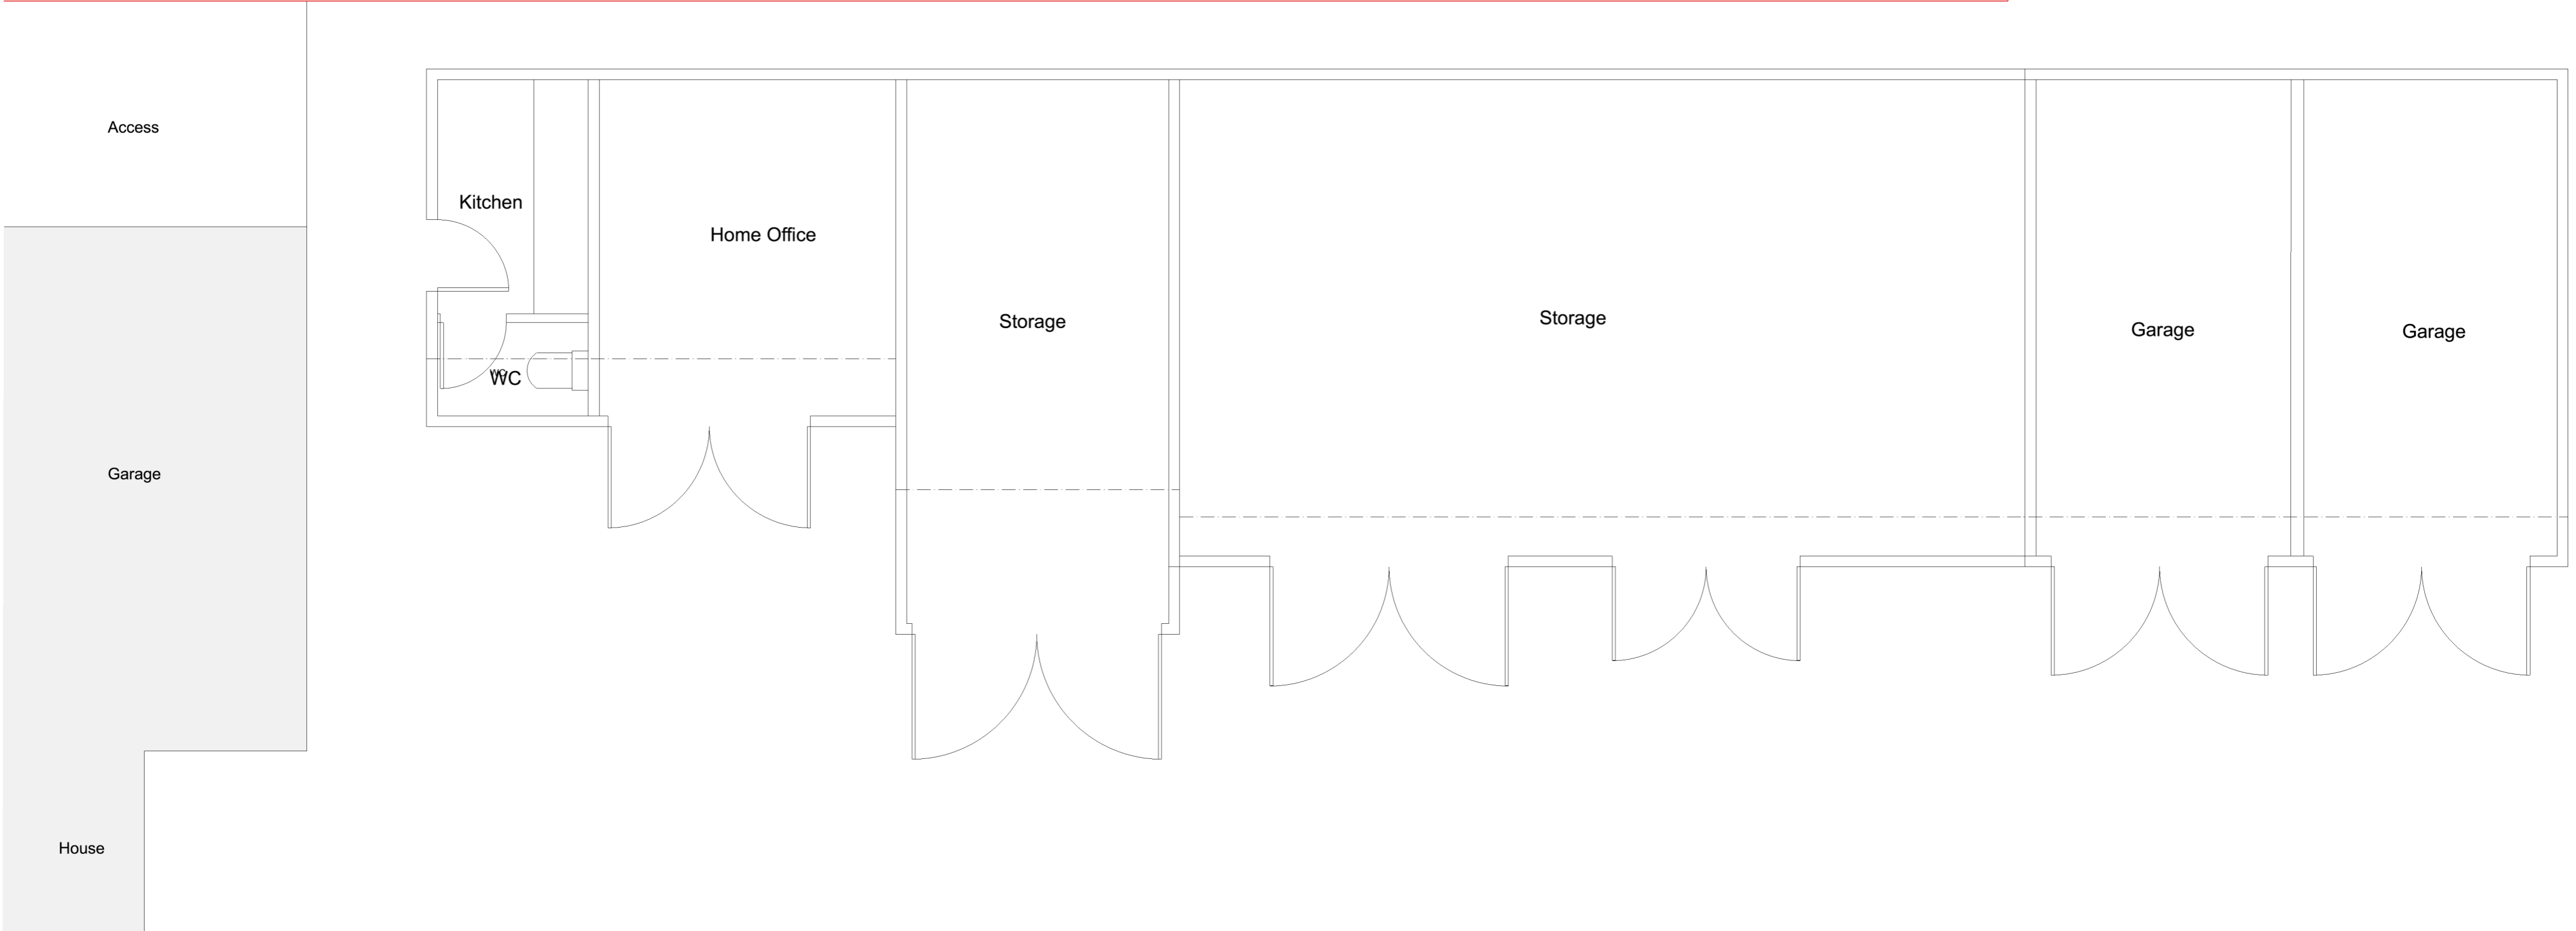

PROPOSED ALTERATIONS to THE BARN at WHITE ASH HOUSE, HALSTEAD, ESSEX, CO9 1PD

GROUND FLOOR PLAN 1:50

AS EXISTING

PLANNING

1:50 @ A2

Drg. No. PA. 01