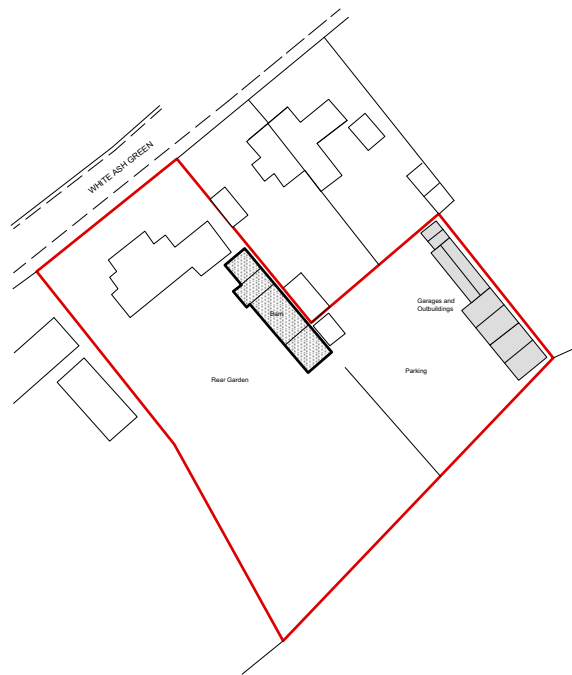

PROPOSED ALTERATIONS to
THE BARN AT WHITE ASH HOUSE, HALSTEAD,
ESSEX, CO9 1PD

1:1250 @ A4