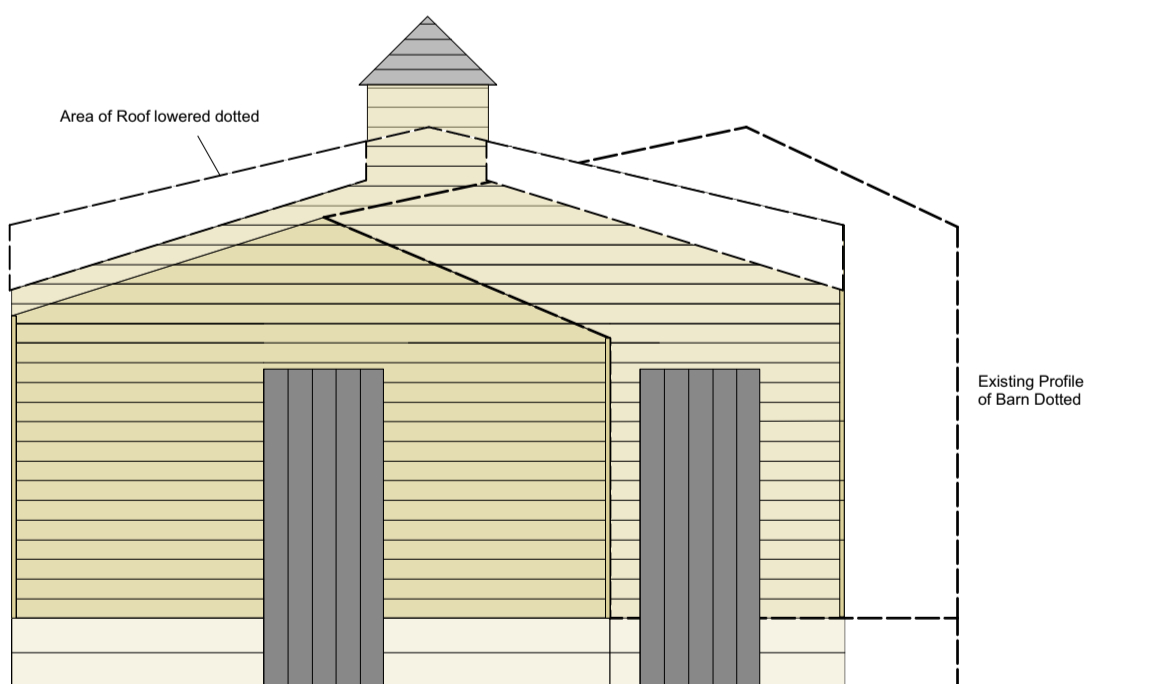

PROPOSED ALTERATIONS to THE BARN  
at WHITE ASH HOUSE, HALSTEAD, ESSEX, CO9 1PD

SIDE ELEVATION 1:50

EXISTING

SIDE ELEVATION 1:50

SIDE ELEVATION 1:50

PROPOSED

1:50 @ A2

Drg. No. PA. 08

PLANNING