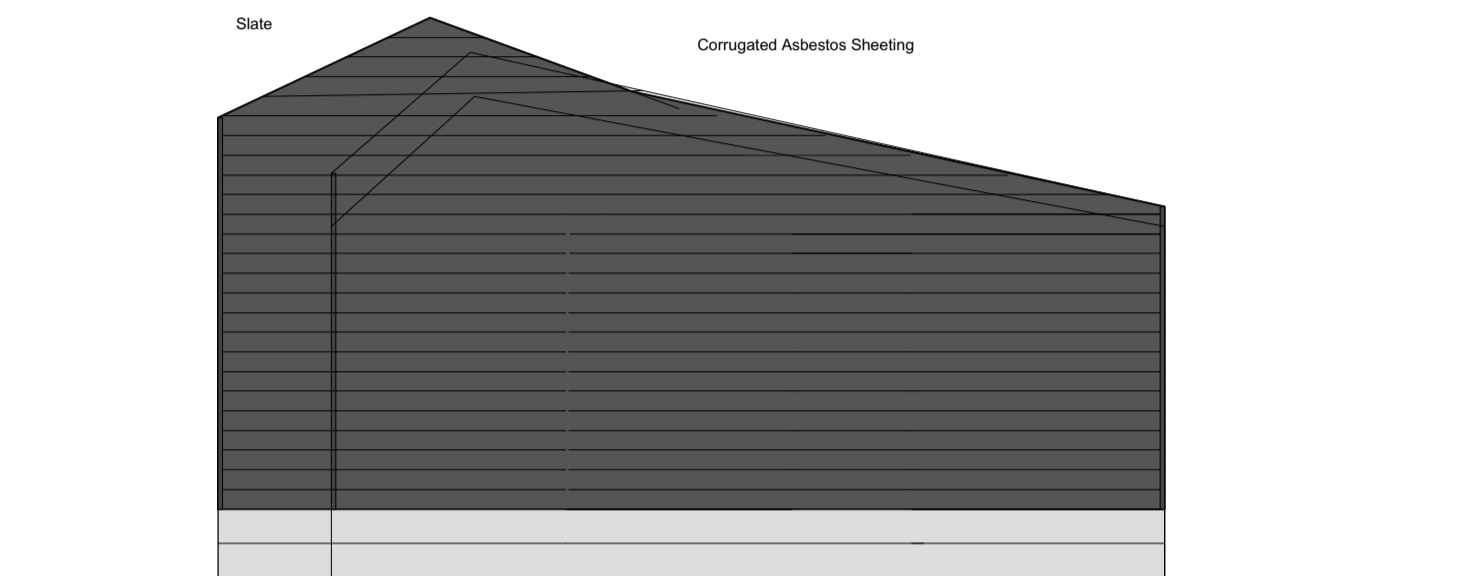

PROPOSED ALTERATIONS to THE BARN  
at WHITE ASH HOUSE, HALSTEAD, ESSEX, CO9 1PD

SIDE ELEVATION 1:50

EXISTING

SIDE ELEVATION 1:50

SIDE ELEVATION 1:50

PROPOSED

1:50 @ A2

Drg. No. PA. 08

PLANNING