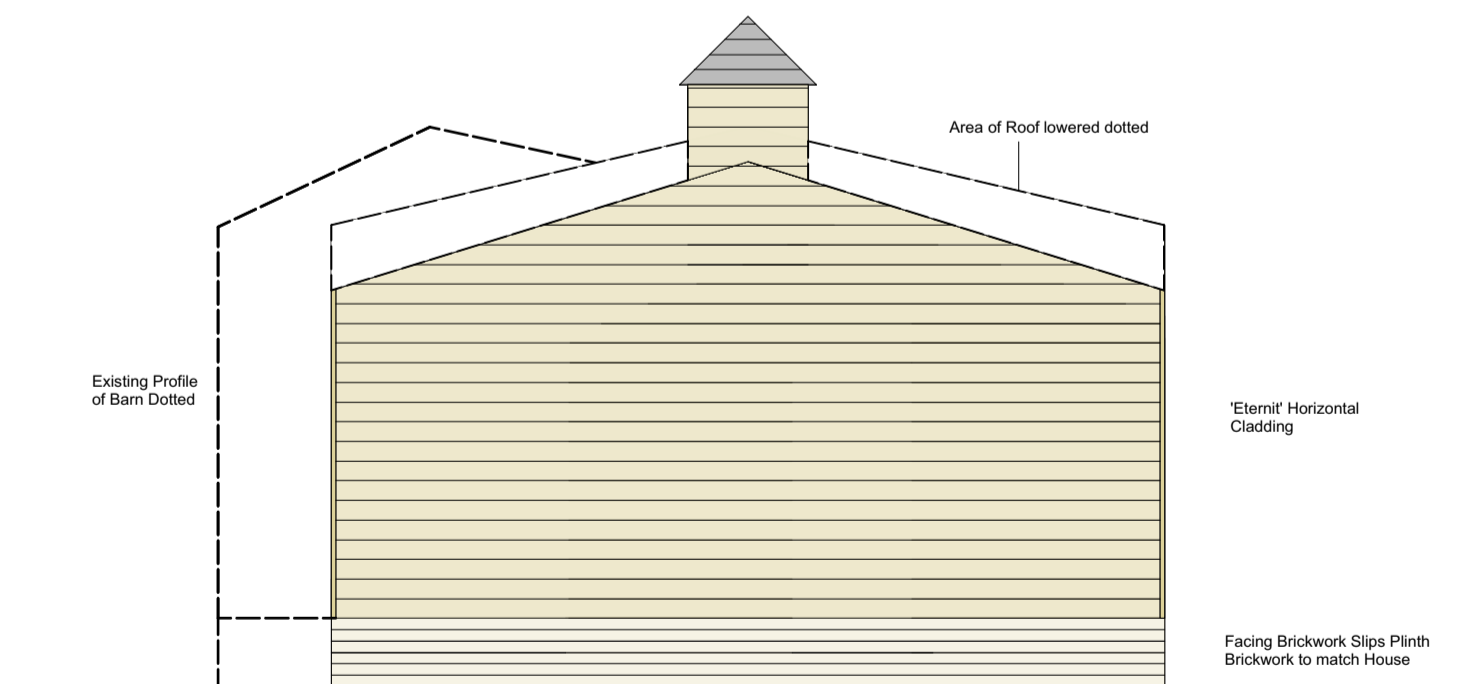

PROPOSED ALTERATIONS to THE BARN  
at WHITE ASH HOUSE, HALSTEAD, ESSEX, CO9 1PD

SIDE ELEVATION 1:50

EXISTING

SIDE ELEVATION 1:50

SIDE ELEVATION 1:50

PROPOSED

1:50 @ A2

Drg. No. PA. 08

PLANNING