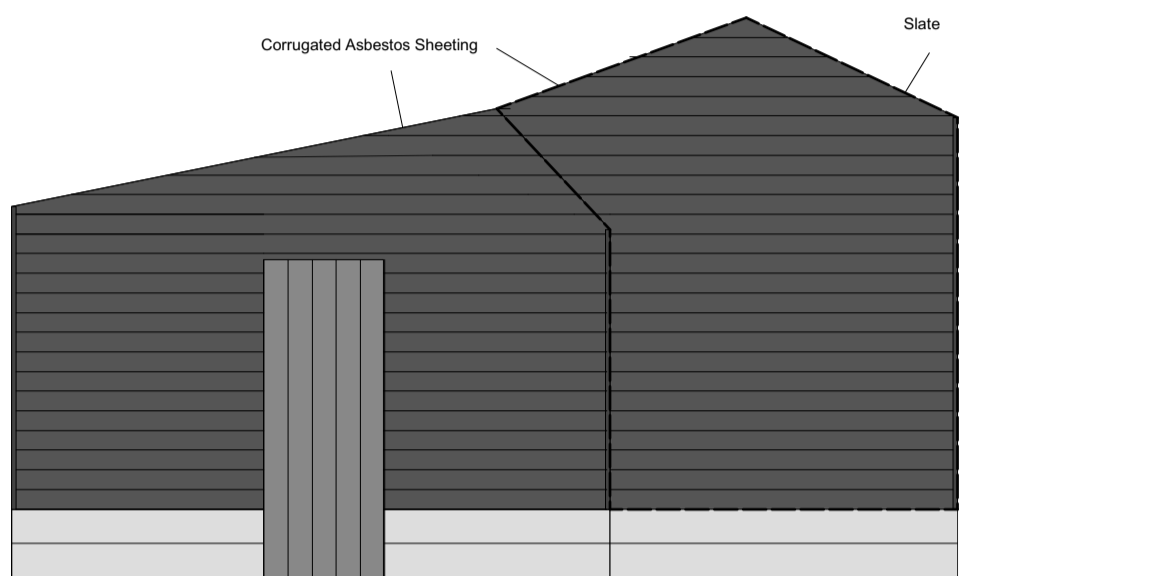

PROPOSED ALTERATIONS to THE BARN  
at WHITE ASH HOUSE, HALSTEAD, ESSEX, CO9 1PD

SIDE ELEVATION 1:50

EXISTING

SIDE ELEVATION 1:50

SIDE ELEVATION 1:50

PROPOSED

1:50 @ A2

Drg. No. PA. 08

PLANNING