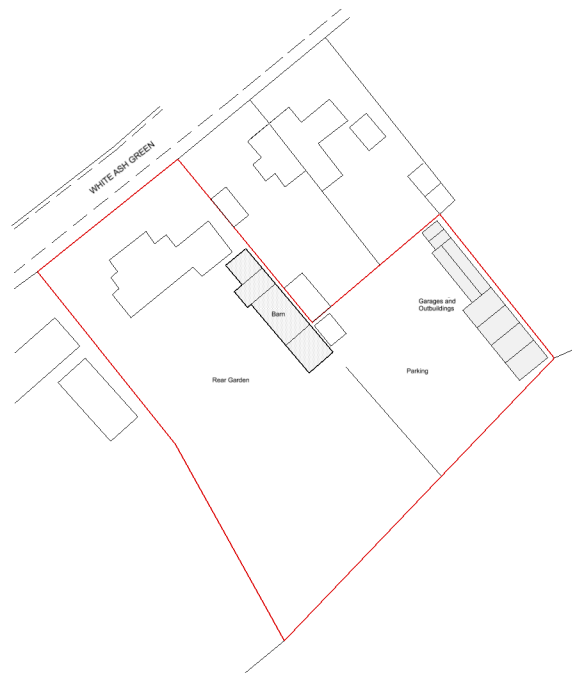

PROPOSED ALTERATIONS to  
THE BARN AT WHITE ASH HOUSE, HALSTEAD,  
ESSEX, CO9 1PD

1:1250 @ A4