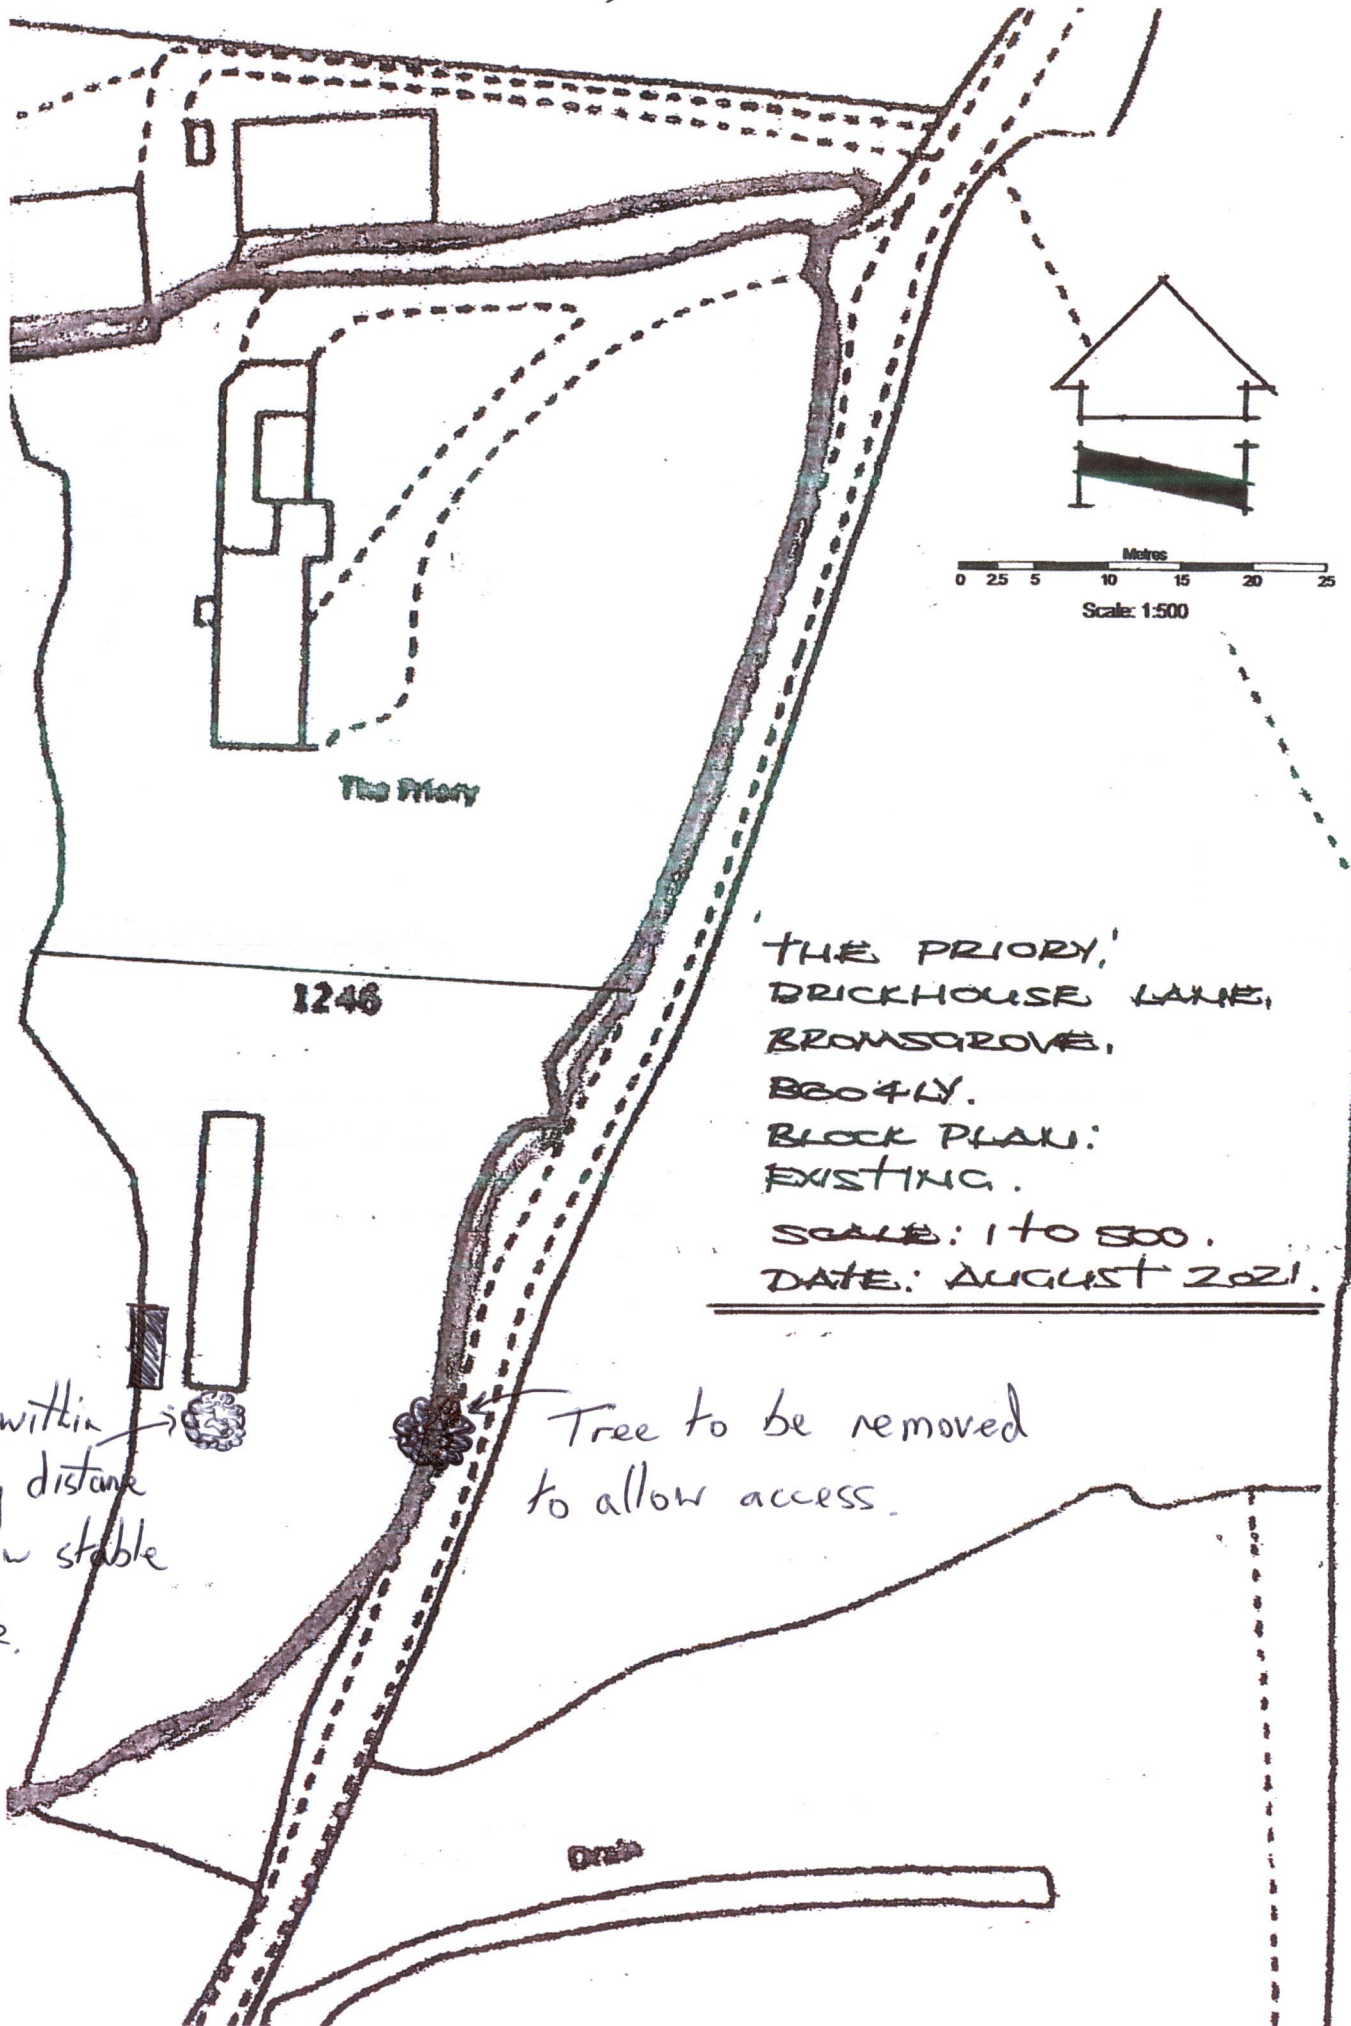

The Priory - Tree Plan.

THE PRIORY,
BRICKHOUSE LANE,
BROMSGROVE,
B60 4LY.

BLOCK PLAN:
EXISTING.

SCALE: 1 TO 500.

DATE: AUGUST 2021.