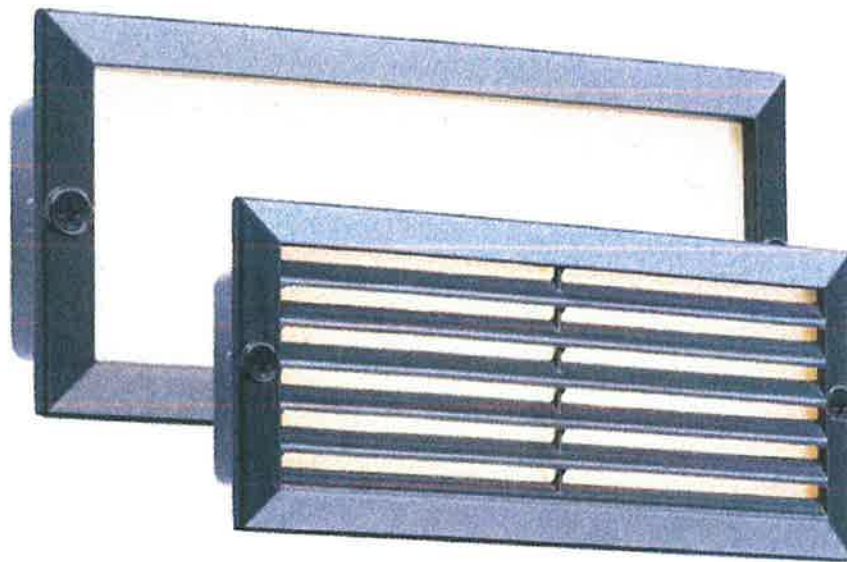

[Next Day Delivery](#)

[90 Day Returns](#)

[Free Delivery Over £70](#)

[1000s of Stocked Lines](#)

**HUGE STOCKS ON THOUSANDS OF LINES, AVAILABLE FOR NEXT DAY DELIVERY.**

[Home](#) > [Oblong LED Outdoor Recessed Brick Light - Black](#)

**WHILE STOCKS LAST**

**OBLONG LED OUTDOOR RECESSED BRICK LIGHT -  
BLACK**

**£19.99**

Item code: 46465

**In Stock • Want it by Monday 16th August? Order in 01hrs 04mins**

Order by 13:30 Today and choose Express Delivery at Checkout ([See delivery page for restrictions](#))

Qty:

1

Add to Basket 

  
3 Year Guarantee

  
IP54

  
LED

Product Description & Features

### KEY FEATURES

- ✓ Recessed LED brick light in a black finish with louvred fascia and opal glass diffuser and and interchangeable with both louvred and open frame covers in a black finish
- ✓ **Material:** Die cast aluminium & glass
- ✓ **IP Class:** IP54
- ✓ **Power Source:** Mains Voltage
- ✓ **Light Output:** 5W, Cool White
- ✓ **Dimensions:**  
Overall - H 101 x W 235 x D 70mm  
Cut Out - H 86 x W 226 x D 70mm