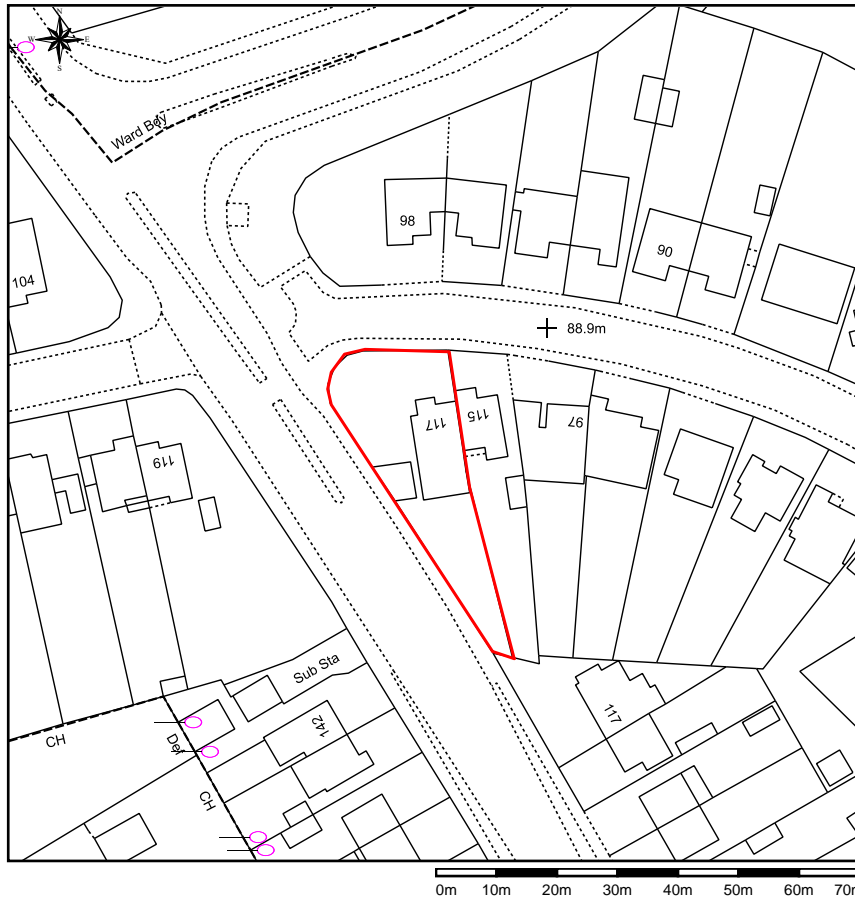

# Location Plan of ox3 7tr

This Plan includes the following Licensed Data: OS MasterMap Black and White PDF Location Plan by the Ordnance Survey National Geographic Database and incorporating surveyed revision available at the date of production. Reproduction in whole or in part is prohibited without the prior permission of Ordnance Survey. The representation of a road, track or path is no evidence of a right of way. The representation of features, as lines is no evidence of a property boundary. © Crown copyright and database rights, 2020. Ordnance Survey 0100031673

Scale: 1:1250, paper size: A4

**emapsite**<sup>TM</sup>  
plans

Prepared by: Jim Driscoll, 07-09-2020