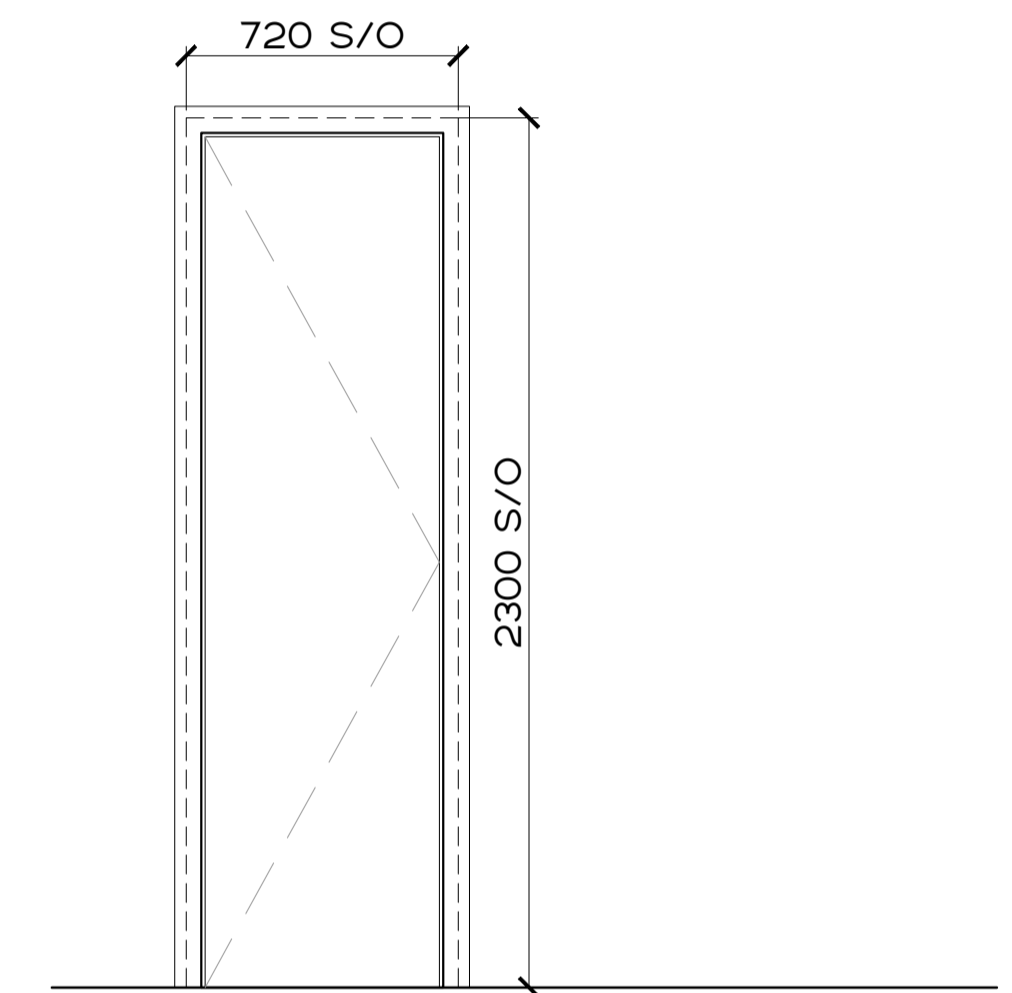

BIN STORE DOOR
44MM SOLID CORE
FD30

NOTES:

- 1.

DB.17

44MM SOLID CORE DOOR
FD30

NOTES:

- 1.

DB.23
DB.24

WC DOORS
44MM SOLID CORE
FD30

NOTES:

- 1.

DB.19 LHO
DB.20 LHO
DB.21 LHO

ESCAPE STAIR DOOR
44MM SOLID CORE
FD30

NOTES:

- 1.

DB.25

44MM SOLID CORE DOOR
FD30

NOTES:

- 1.

DB.22

44MM SOLID CORE DOOR WITH VISION PANEL
FD30

NOTES:

- 1.

DB.27
DB.28