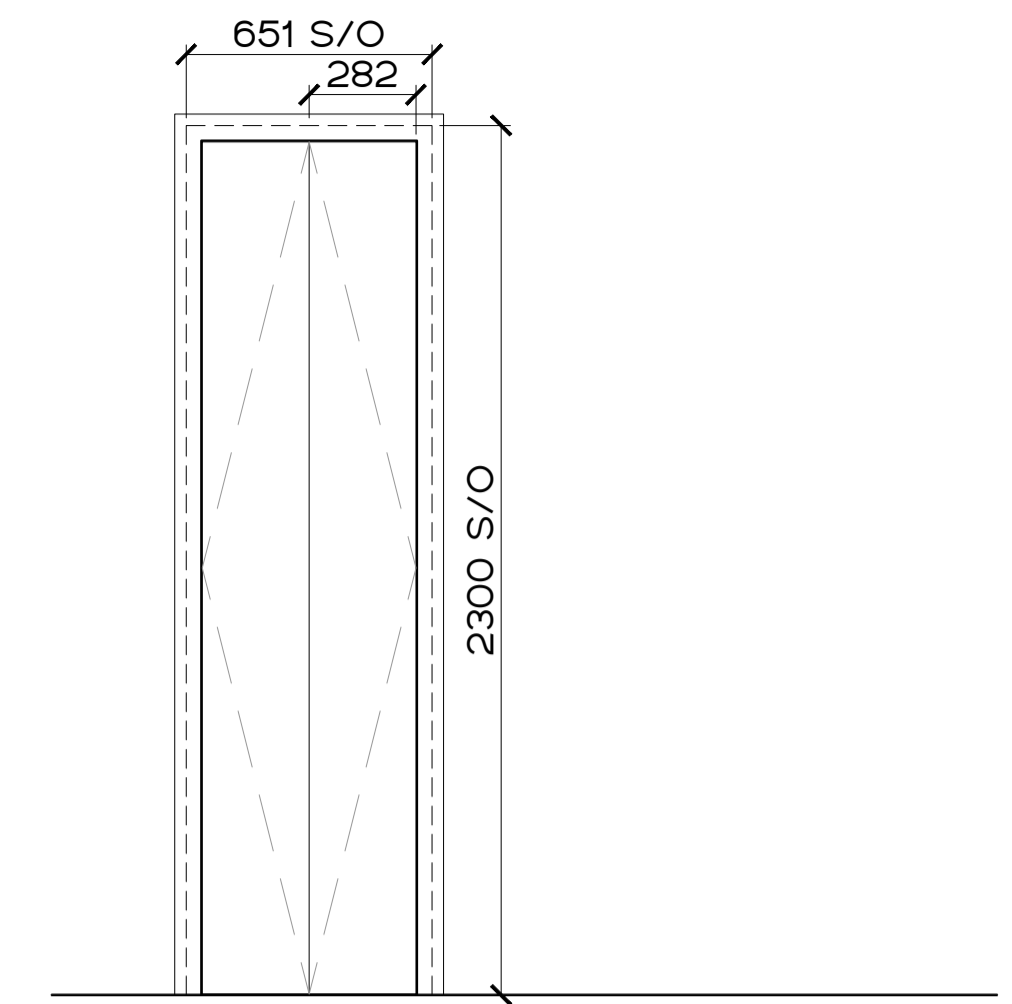

BIN STORE DOOR
44MM SOLID CORE
FD30

NOTES:

- 1.

DB.17

44MM SOLID CORE DOOR
FD30

NOTES:

- 1.

DB.23
DB.24

WC DOORS
44MM SOLID CORE
FD30

NOTES:

- 1.

DB.19 LHO
DB.20 LHO
DB.21 LHO

ESCAPE STAIR DOOR
44MM SOLID CORE
FD30

NOTES:

- 1.

DB.25

44MM SOLID CORE DOOR
FD30

NOTES:

- 1.

DB.22

44MM SOLID CORE DOOR WITH VISION PANEL
FD30

NOTES:

- 1.

DB.27
DB.28