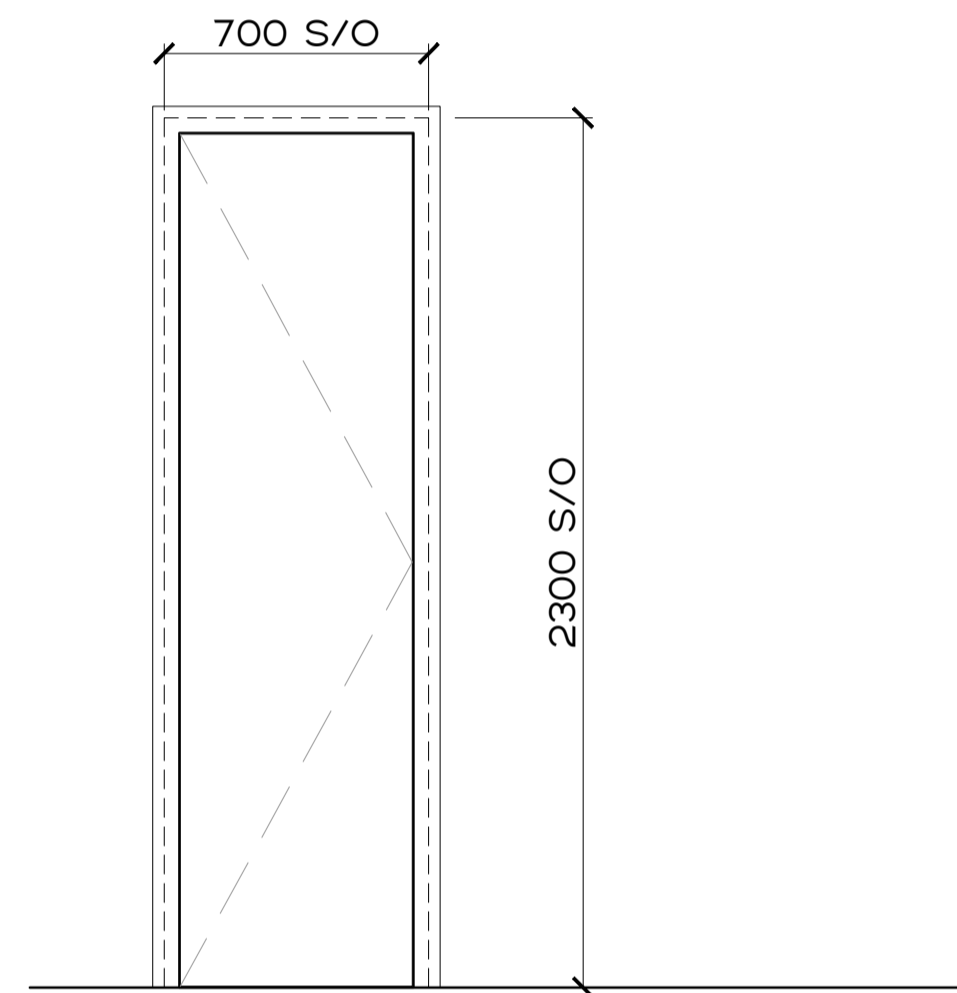

BIN STORE DOOR
44MM SOLID CORE
FD30

NOTES:

- 1.

DB.17

44MM SOLID CORE DOOR
FD30

NOTES:

- 1.

DB.23
DB.24

WC DOORS
44MM SOLID CORE
FD30

NOTES:

- 1.

DB.19 LHO
DB.20 LHO
DB.21 LHO

ESCAPE STAIR DOOR
44MM SOLID CORE
FD30

NOTES:

- 1.

DB.25

44MM SOLID CORE DOOR
FD30

NOTES:

- 1.

DB.22

44MM SOLID CORE DOOR WITH VISION PANEL
FD30

NOTES:

- 1.

DB.27
DB.28