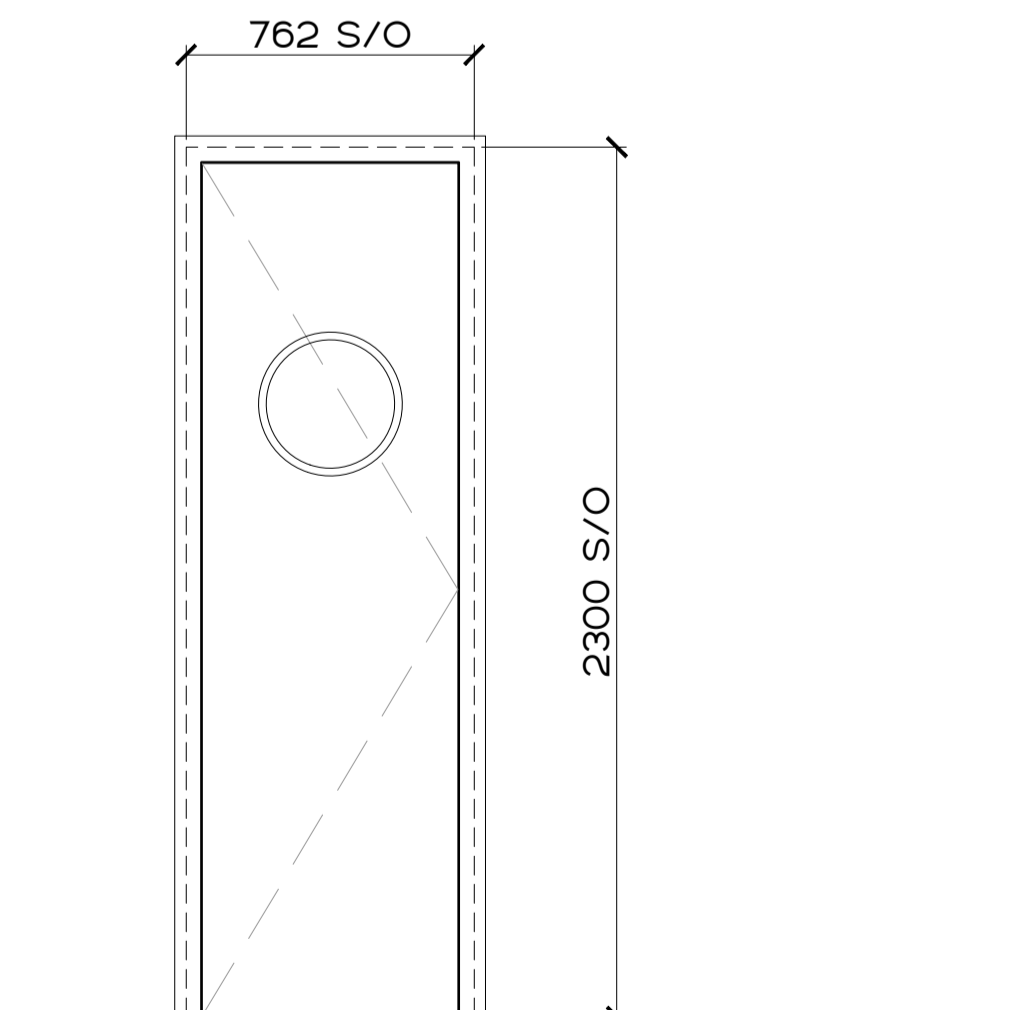

BIN STORE DOOR
44MM SOLID CORE
FD30

NOTES:

- 1.

DB.17

44MM SOLID CORE DOOR
FD30

NOTES:

- 1.

DB.23
DB.24

WC DOORS
44MM SOLID CORE
FD30

NOTES:

- 1.

DB.19 LHO
DB.20 LHO
DB.21 LHO

ESCAPE STAIR DOOR
44MM SOLID CORE
FD30

NOTES:

- 1.

DB.25

44MM SOLID CORE DOOR
FD30

NOTES:

- 1.

DB.22

44MM SOLID CORE DOOR WITH VISION PANEL
FD30

NOTES:

- 1.

DB.27
DB.28