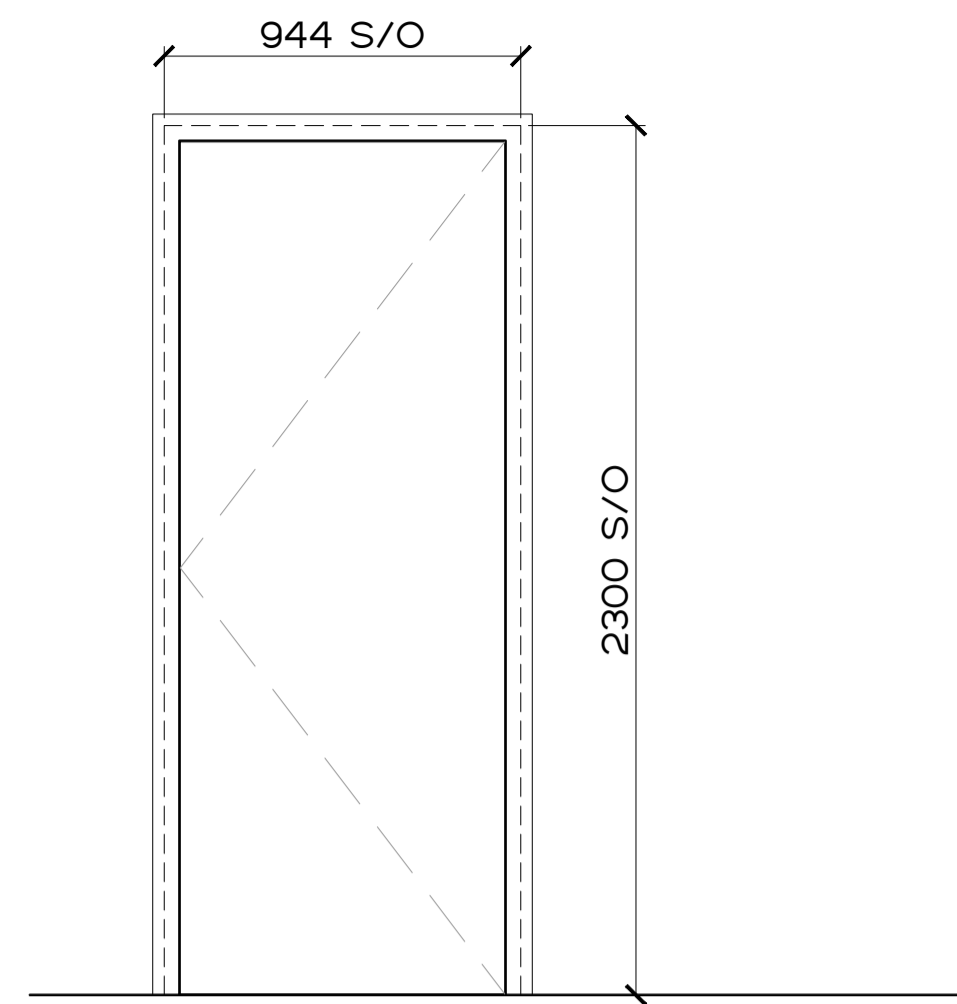

BIN STORE DOOR
44MM SOLID CORE
FD30

NOTES:

- 1.

DB.17

44MM SOLID CORE DOOR
FD30

NOTES:

- 1.

DB.23
DB.24

WC DOORS
44MM SOLID CORE
FD30

NOTES:

- 1.

DB.19 LHO
DB.20 LHO
DB.21 LHO

ESCAPE STAIR DOOR
44MM SOLID CORE
FD30

NOTES:

- 1.

DB.25

44MM SOLID CORE DOOR
FD30

NOTES:

- 1.

DB.22

44MM SOLID CORE DOOR WITH VISION PANEL
FD30

NOTES:

- 1.

DB.27
DB.28