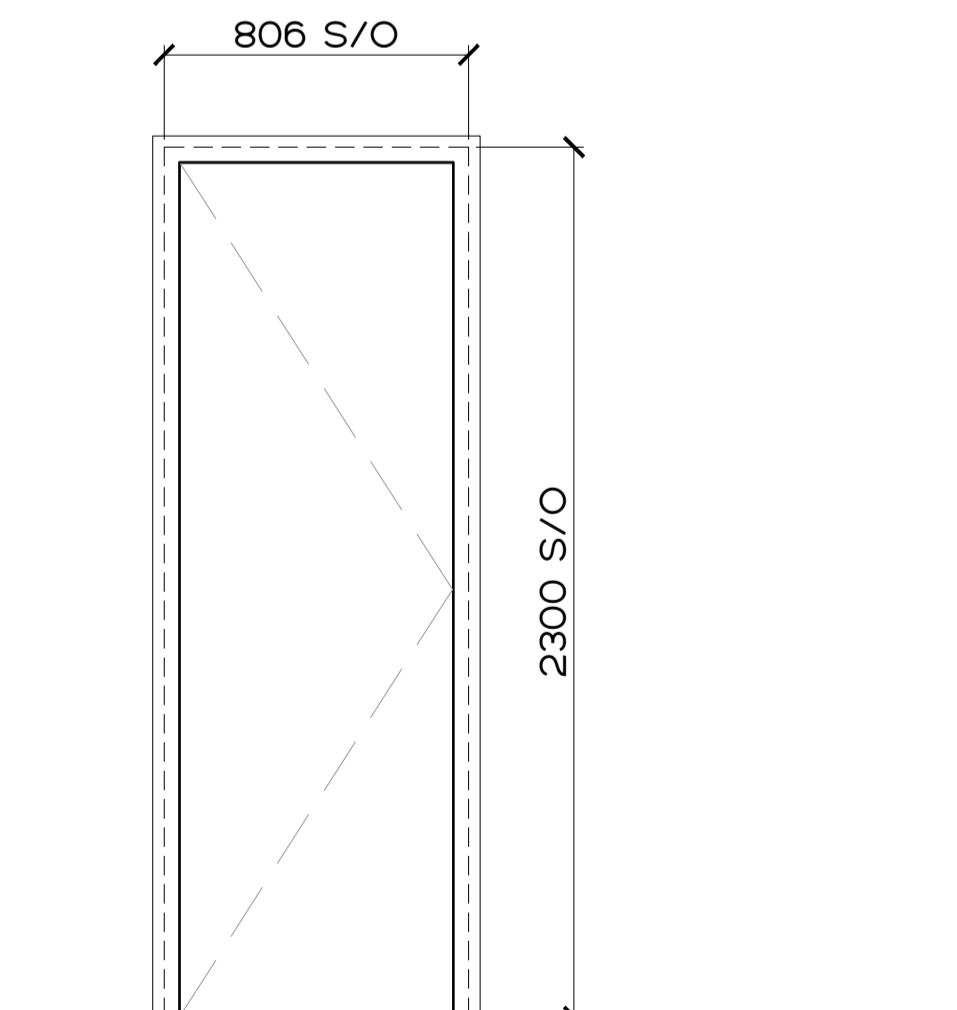

BIN STORE DOOR
44MM SOLID CORE
FD30

NOTES:

- 1.

DB.17

44MM SOLID CORE DOOR
FD30

NOTES:

- 1.

DB.23
DB.24

WC DOORS
44MM SOLID CORE
FD30

NOTES:

- 1.

DB.19 LHO
DB.20 LHO
DB.21 LHO

ESCAPE STAIR DOOR
44MM SOLID CORE
FD30

NOTES:

- 1.

DB.25

44MM SOLID CORE DOOR
FD30

NOTES:

- 1.

DB.22

44MM SOLID CORE DOOR WITH VISION PANEL
FD30

NOTES:

- 1.

DB.27
DB.28