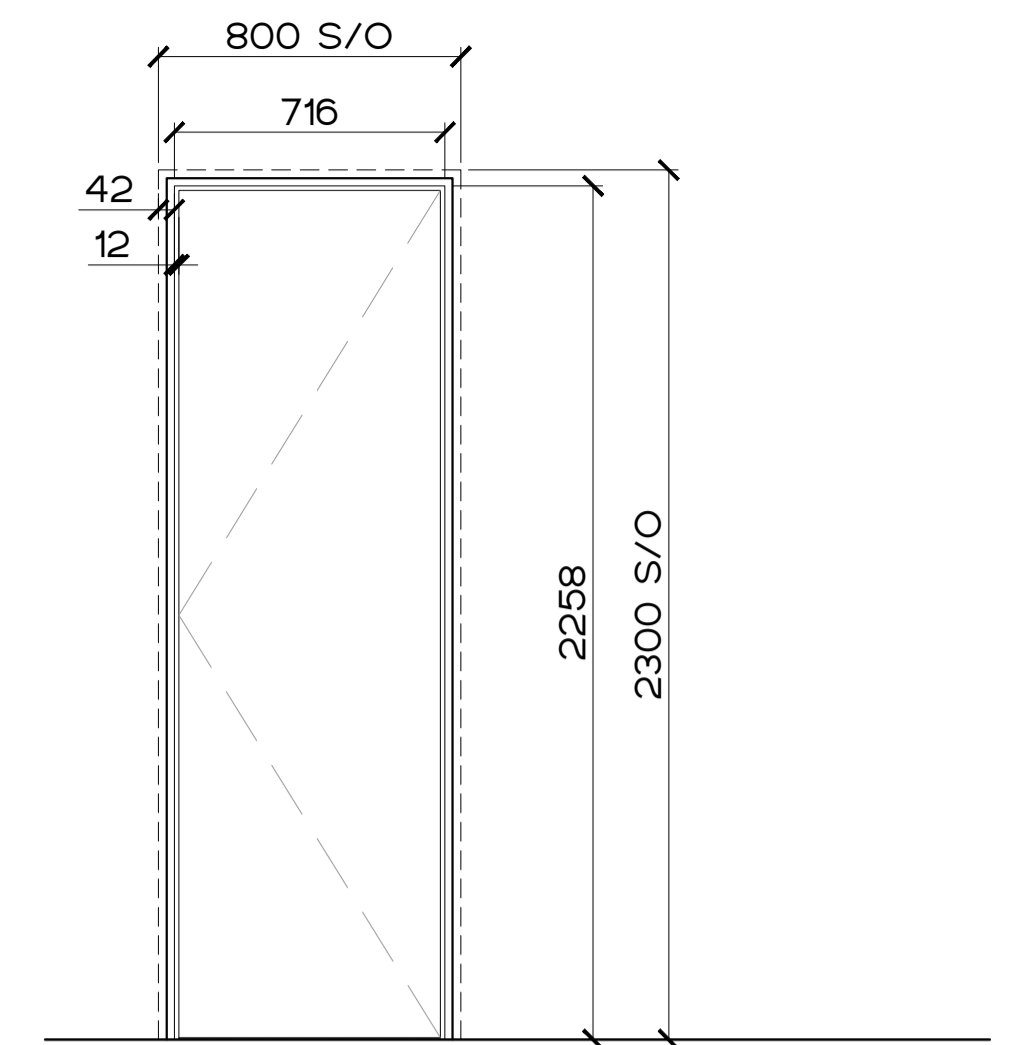

FIRE LOBBY DOOR