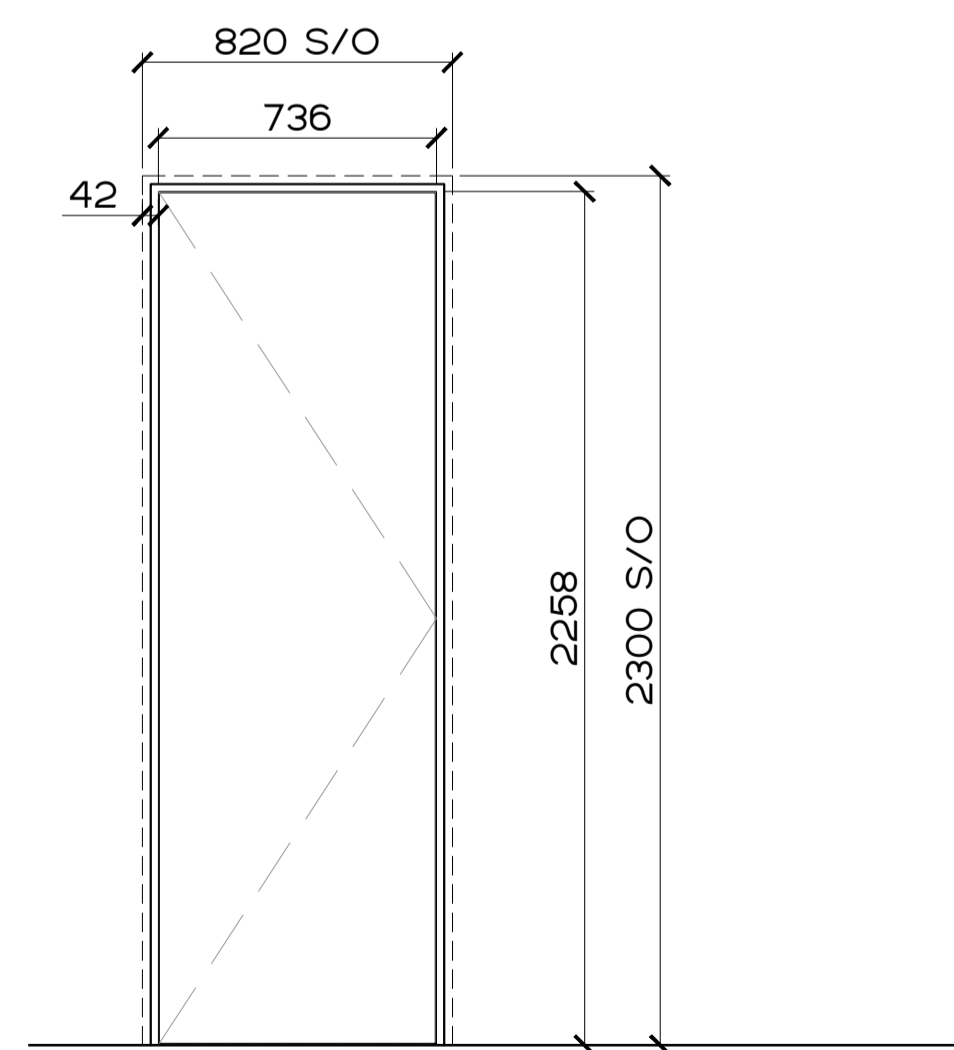

BACK OF HOUSE DOOR TO JWS DESIGN

REFER TO DRAWING JW-ID-GF-7002

FD30

D0.05

WINE REFRIDGE DOOR TO JWS DESIGN

REFER TO DRAWING JW-ID-GF-7001

D0.06

DESIGN TBC

44MM SOLID CORE

FD30

NOTES:

1.

D0.07

DOOR TO JWS DESIGN

DESIGN TBC

FD30