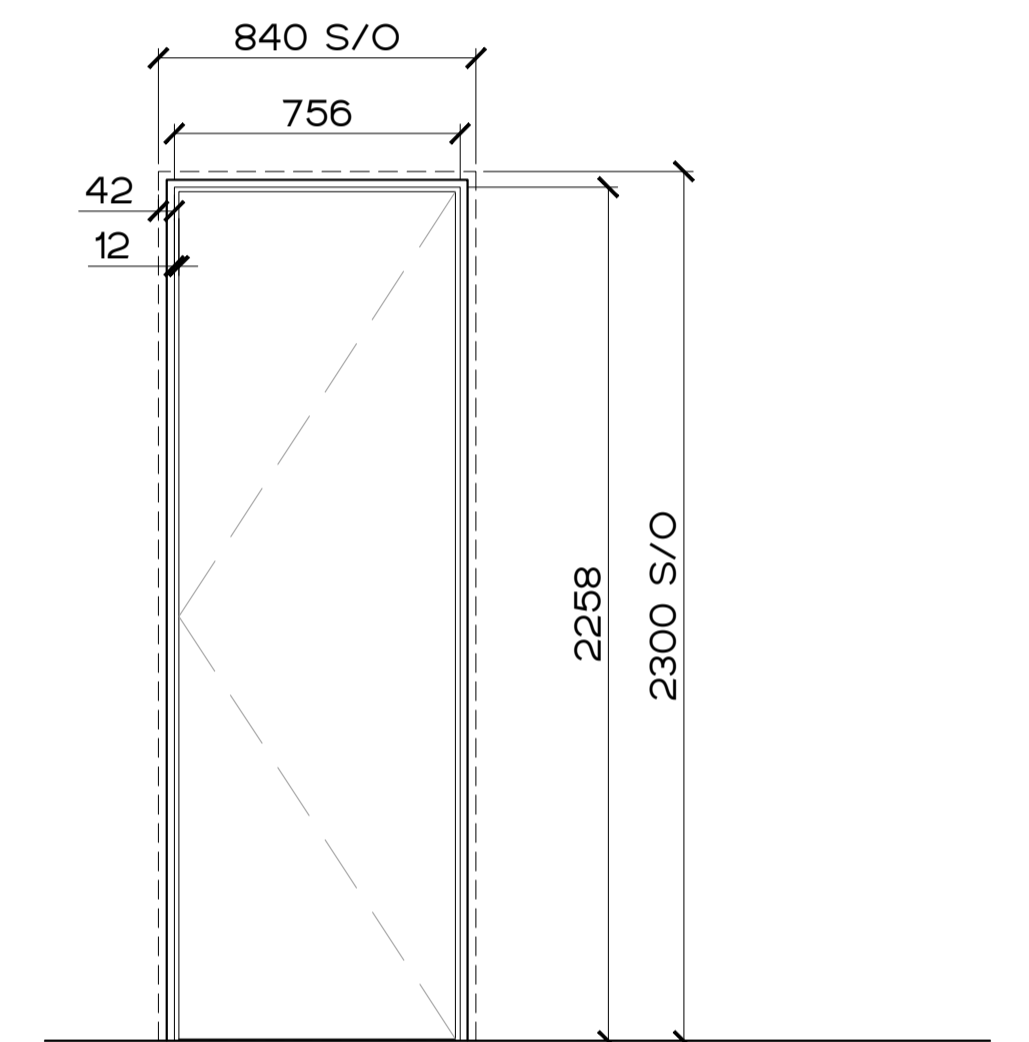

BIKE STORE DOOR

DISCLAIMER
THIS DRAWING IS THE COPYRIGHT OF RIGBY & RIGBY. DO NOT SCALE, ALL DIMENSIONS TO BE CHECKED ON SITE. PLEASE REFER TO WWW.RIGBYANDRIGBY.COM/LEGAL FOR ALL TERMS & CONDITIONS.

REVISIONS
A 12.08.2021 FIRST FLOOR DOORS OMITTED FROM DRAWING

MONTPELIANO
KNIGHTSBIRDGE
PROPOSED DOOR SCHEDULE
INTERNAL DOORS
200_591 REV - A
1:20 @A1, 1:40 @ A3
COMMENT

RIGBY & RIGBY

+44 (0)20 3418 0446
RIGBYANDRIGBY.COM