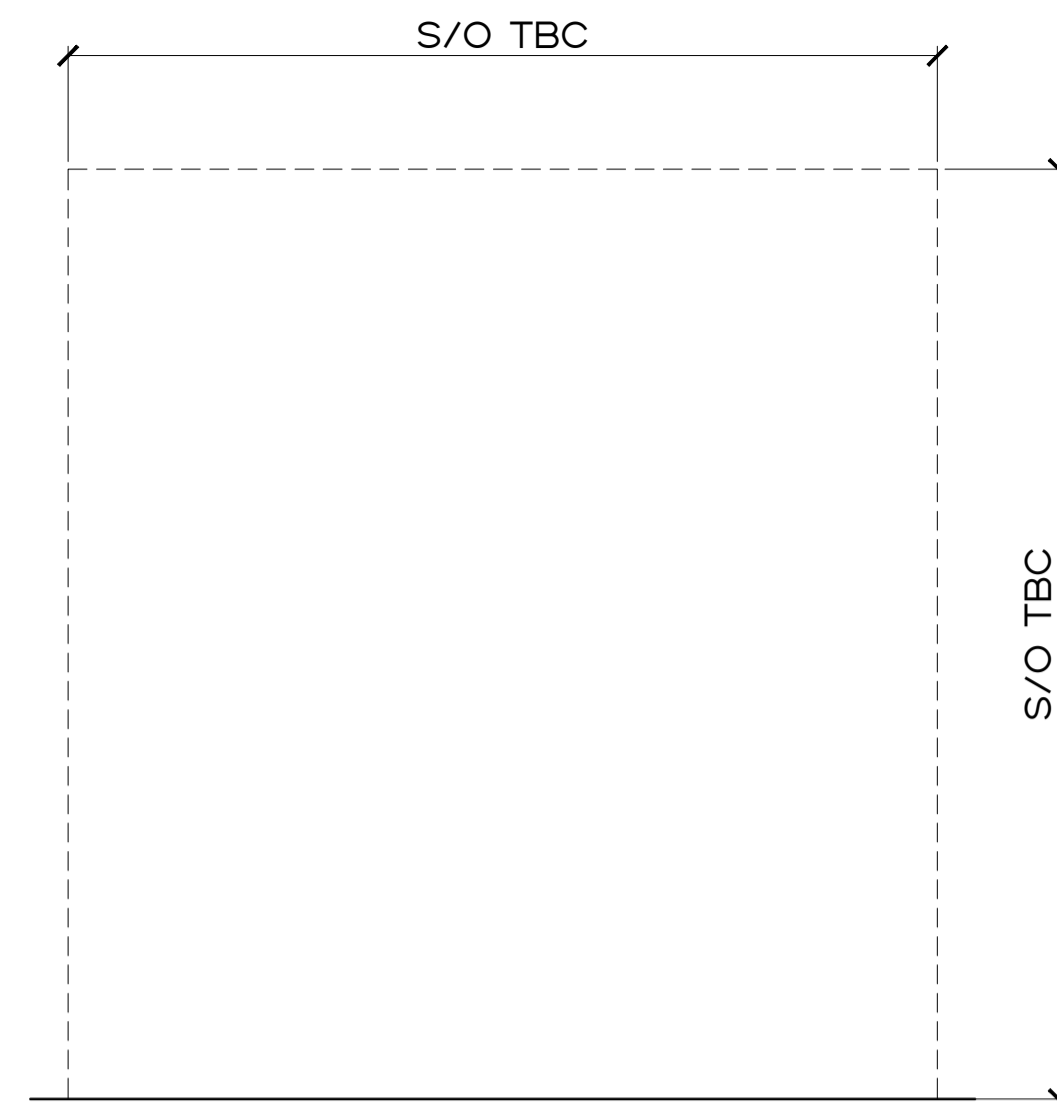

TAMBOUR DOOR - DESIGN TBC

NOTES:

DB.29

DISCLAIMER
THIS DRAWING IS THE COPYRIGHT OF RIGBY & RIGBY. DO NOT SCALE. ALL DIMENSIONS TO BE CHECKED ON SITE. PLEASE REFER TO WWW.RIGBYANDRIGBY.COM/LEGAL FOR ALL TERMS & CONDITIONS.

REVISIONS

MONTPELIANO
KNIGHTSBIRDGE
PROPOSED DOOR SCHEDULE
INTERNAL DOORS
200_599 REV -
1:20 @A1, 1:40 @ A3
TENDER

RIGBY & RIGBY

+44 (0)20 3418 0446
RIGBYANDRIGBY.COM