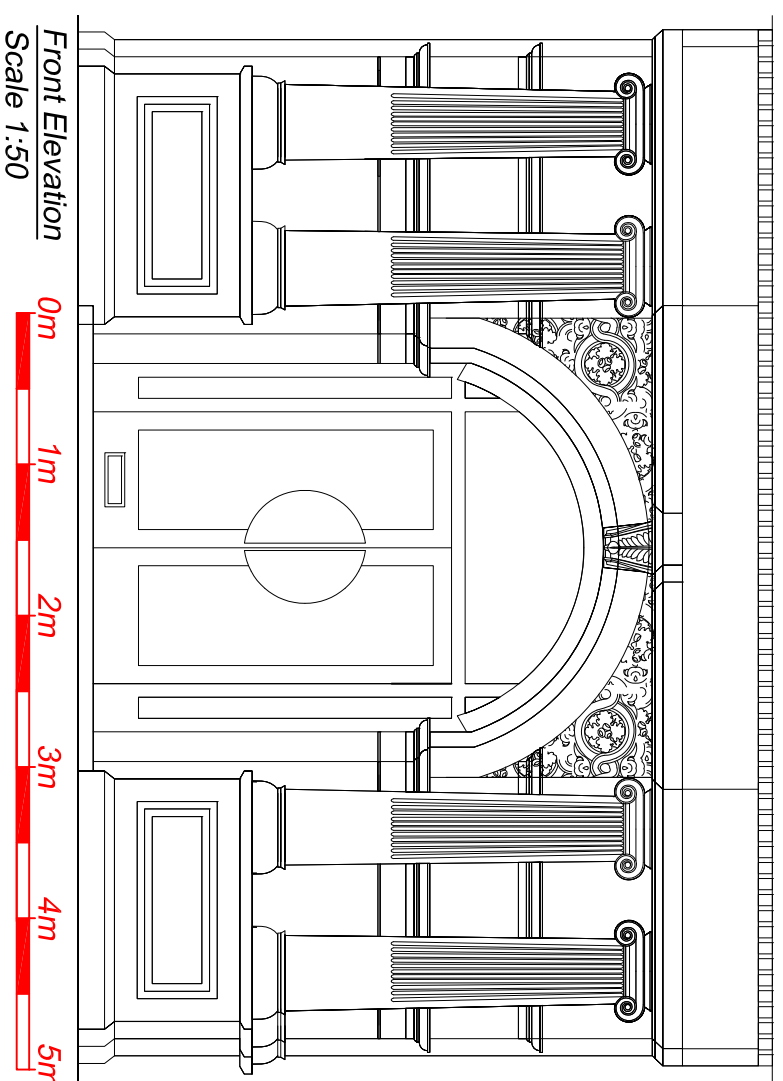

Existing

Technical Signs
Floor 1 - Unit 3
Hille Business Centre
132 St Albans Road
Watford, Herts, WD24 4AE
Tel: 01923 811999
Fax: 01923 811998
Email: info@technicalsigns.co.uk

Client Tablu

Address/Job details
1 Dover St
Mayfair
W1S 4LD

Existing Signs

Job No

Drawn by DN Date 18/06/21
Scale As specified (A3) Drawing No 596442-1 Rev