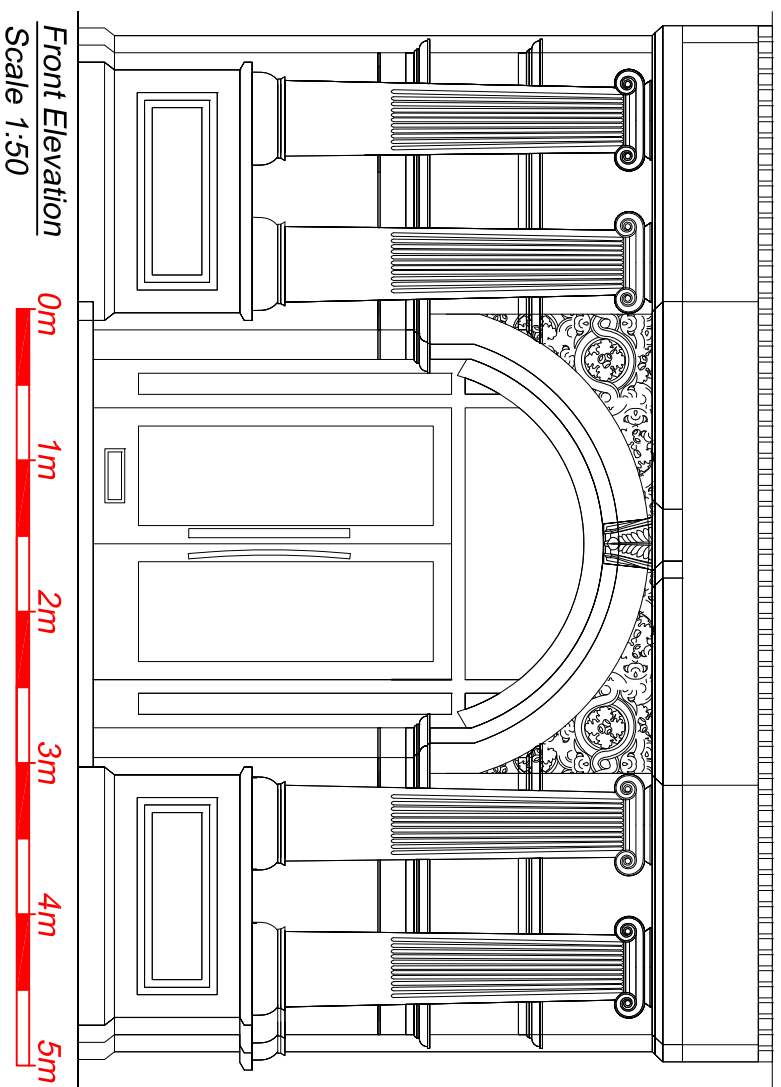

Existing

A Shopfront altered

10/09/21

Technical Signs
Floor 1 - Unit 3
Hille Business Centre
132 St Albans Road
Watford, Herts, WD24 4AE
Tel: 01923 811999
Fax: 01923 811998
Email: info@technicalsigns.co.uk

Client Tablu	
Address/Job details	
1 Dover St Mayfair W1S 4LD	
Existing Signs	
Job No	
Drawn by	Date
DN	18/06/21
Scale	Drawing No
As specified (A3)	596442-1
	Rev
	A