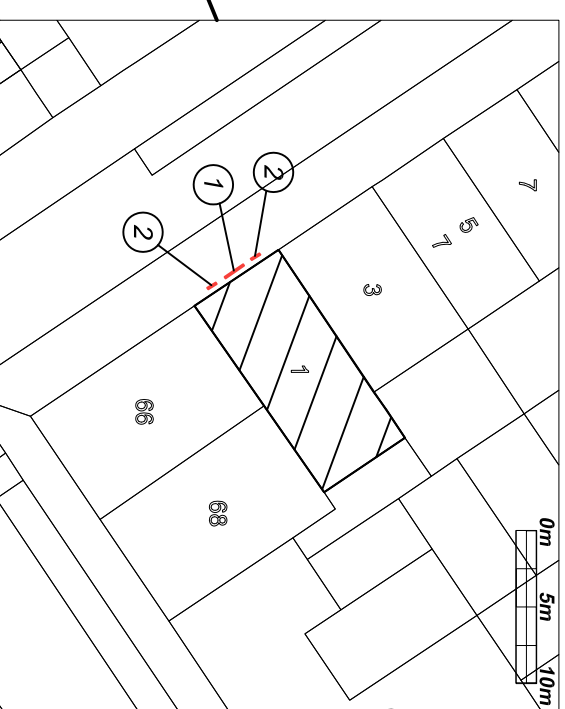

Site Plan
Scale 1:1250

Block Plan
Scale 1:500

- ① Fascia text
- ② Menu x2

Technical Signs
 Floor 1 - Unit 3
 Hille Business Centre
 132 St Albans Road
 Watford, Herts, WD24 4AE
 Tel: 01923 811999
 Fax: 01923 811998
 E-mail: info@technicalsigns.co.uk

Client Tablu	
Address/Job details	
1 Dover St Mayfair W1S 4LD	
Site Plan	
Job No	
Drawn by	Date
DN	18/06/21
Scale	Drawing No
As specified (A3)	596442-3
	Rev