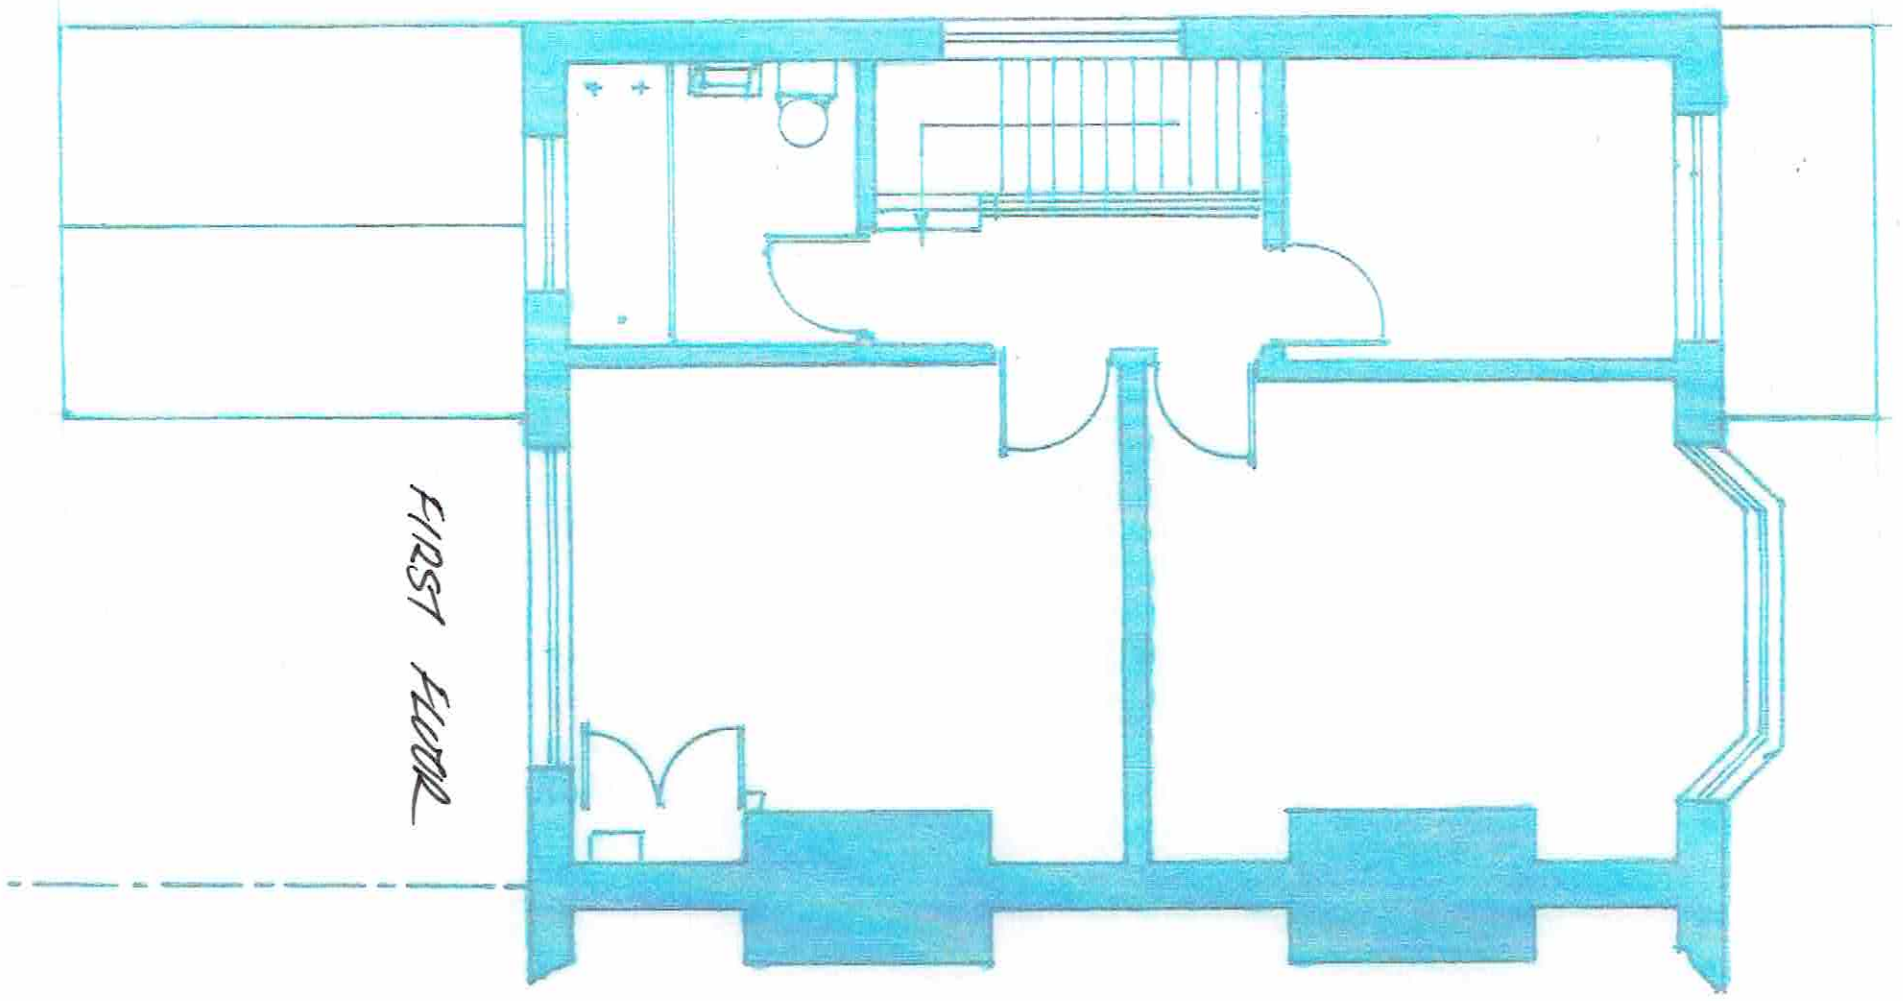

**EXISTING FLOOR PLAN**

Project Address: 41 Kirkett Lane, Bebington, CH63 3BU

Client: Jen Jones

Scale: 1:50