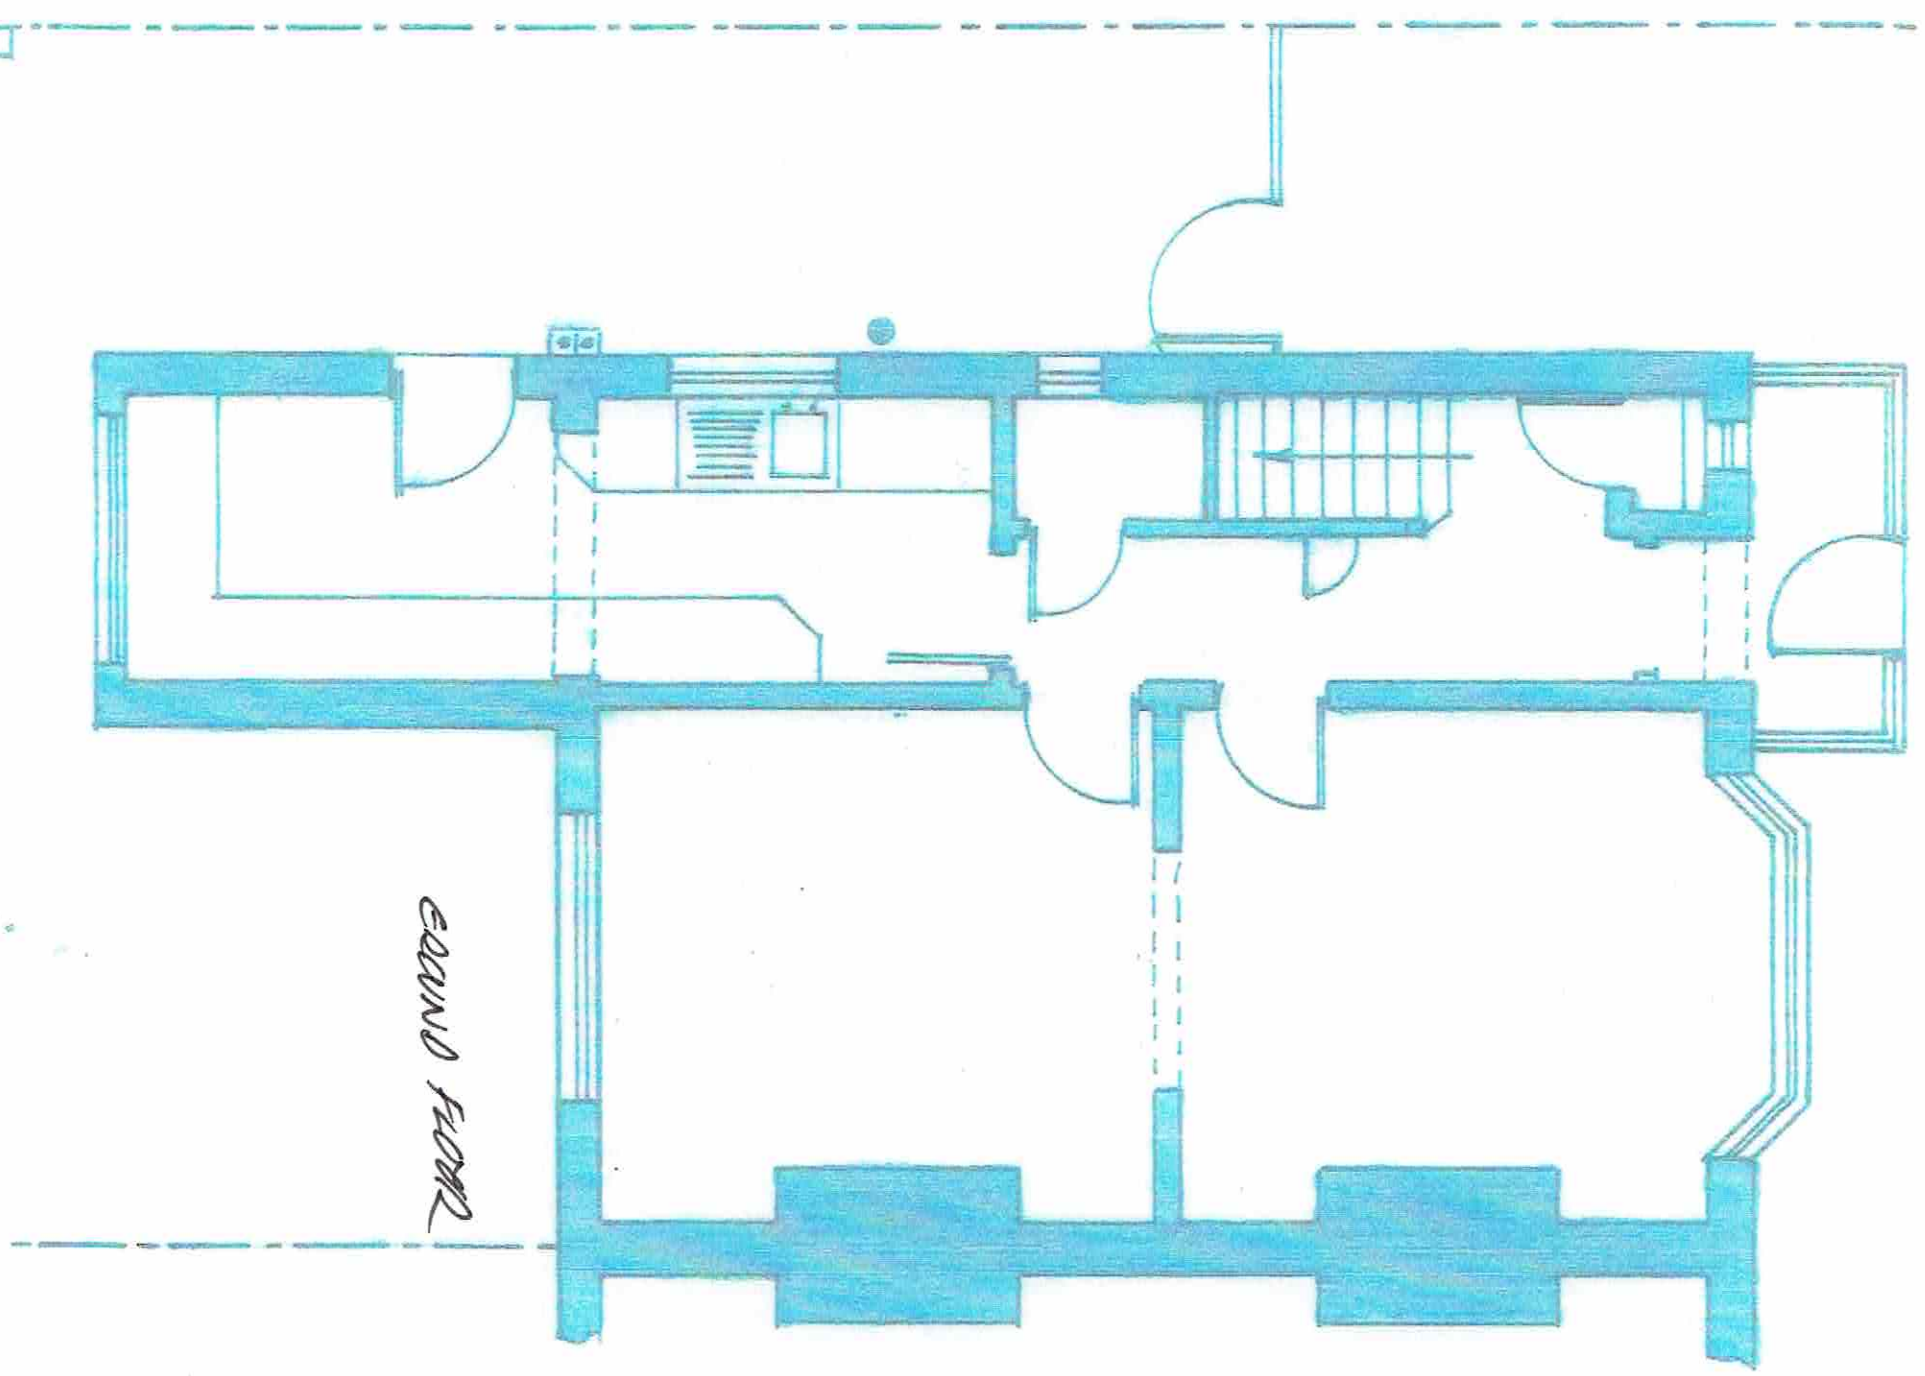

**EXISTING FLOOR PLAN**

Project Address: 41 Kirkett Lane, Bebington, CH63 3BU

Client: Jen Jones

Scale: 1:50