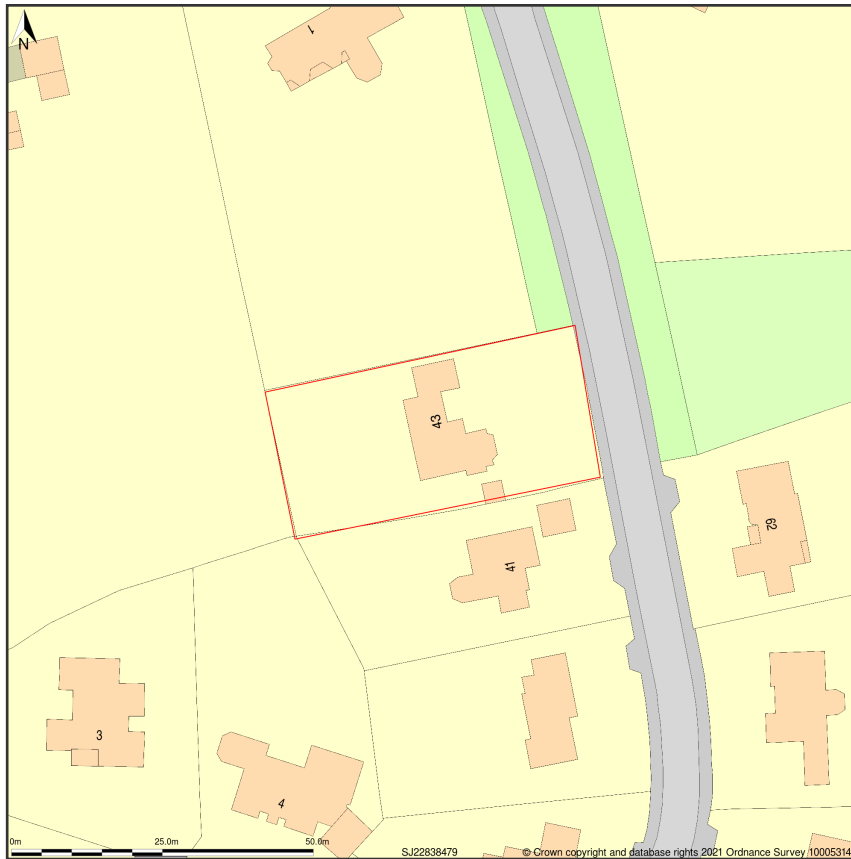

43, Barton Hey Drive, Caldy, Wirral, CH48 1PZ

Site Plan shows area bounded by: 322760.36, 384726.4 322901.78, 384867.82 (at a scale of 1:1250), OSGridRef: SJ22838479. The representation of a road, track or path is no evidence of a right of way. The representation of features as lines is no evidence of a property boundary.

Produced on 23rd Jul 2021 from the Ordnance Survey National Geographic Database and incorporating surveyed revision available at this date. Reproduction in whole or part is prohibited without the prior permission of Ordnance Survey. © Crown copyright 2021. Supplied by [www.buyaplan.co.uk](http://www.buyaplan.co.uk) a licensed Ordnance Survey partner (100053143). Unique plan reference: #00653440-236EFF