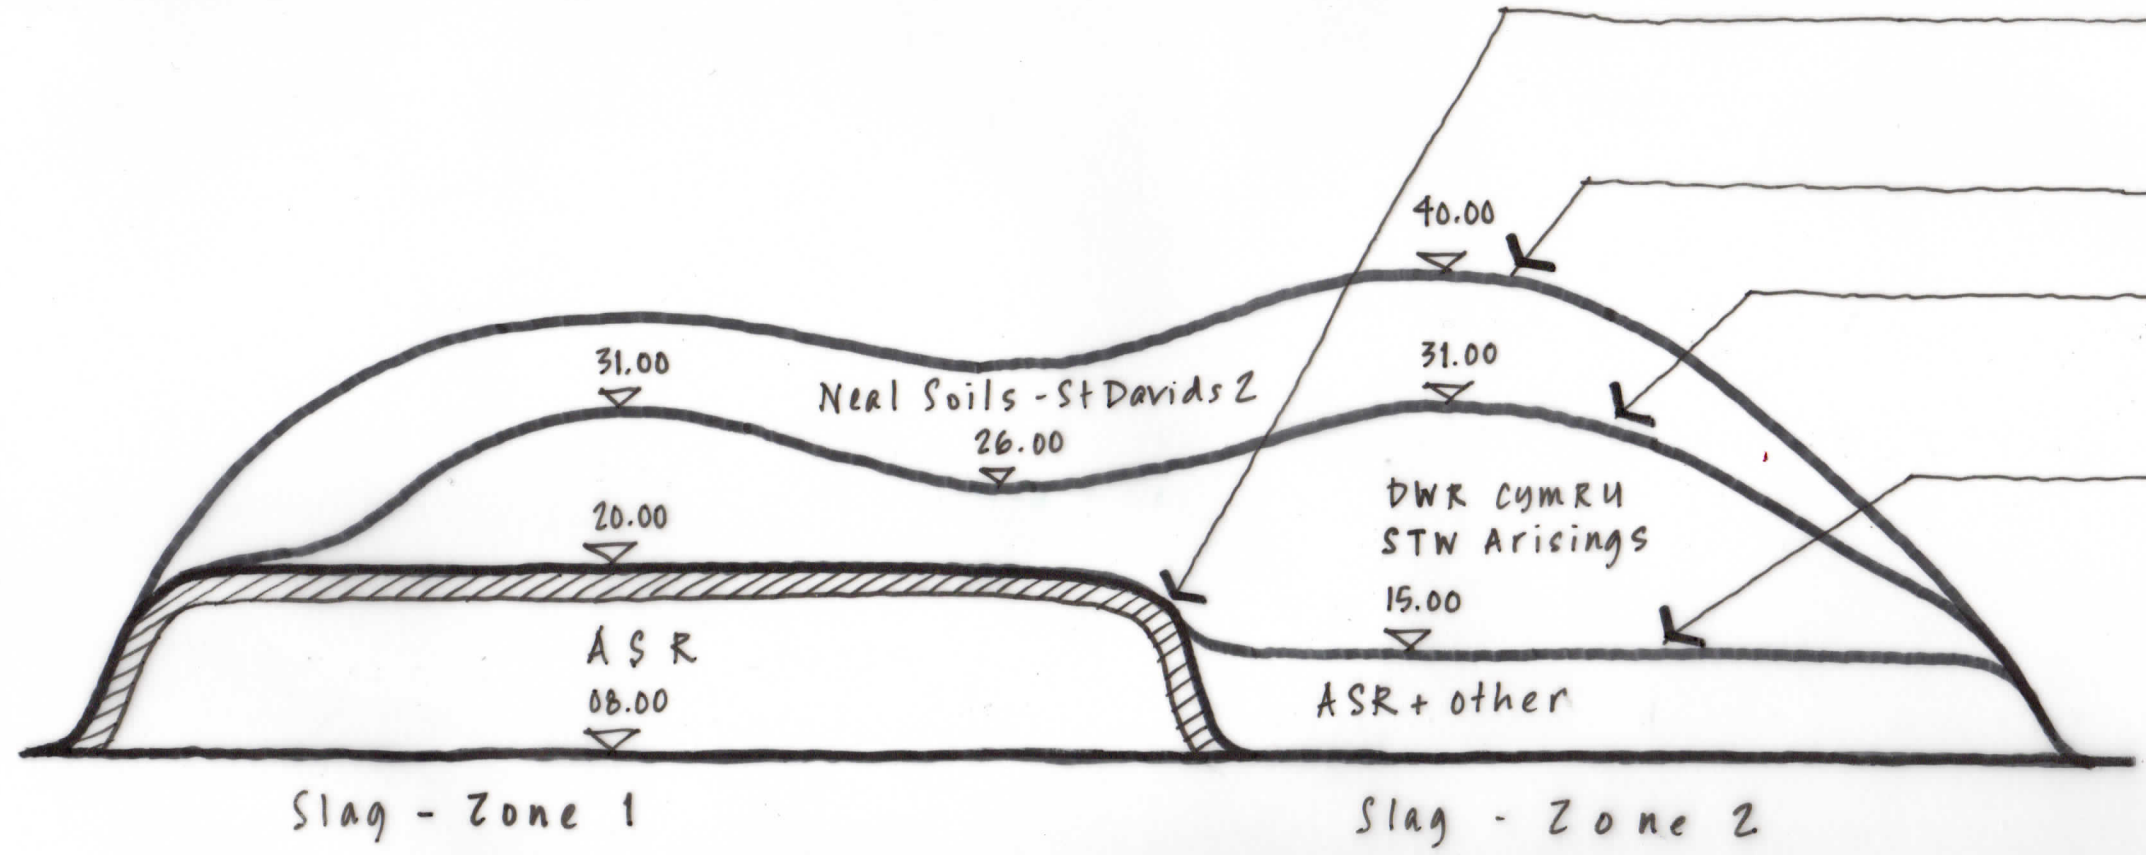

Key

ASR =
Automotive Shredded
Residue

PLAN (showing section lines)

HORIZONTAL SCALE 1:2000

DOWNS MERRIFIELD Architects
PARC CALON GWYRDD LIMITED
Parc Calon Gwyrdd

Profile Makeup
30 Aug 2017 A3 size