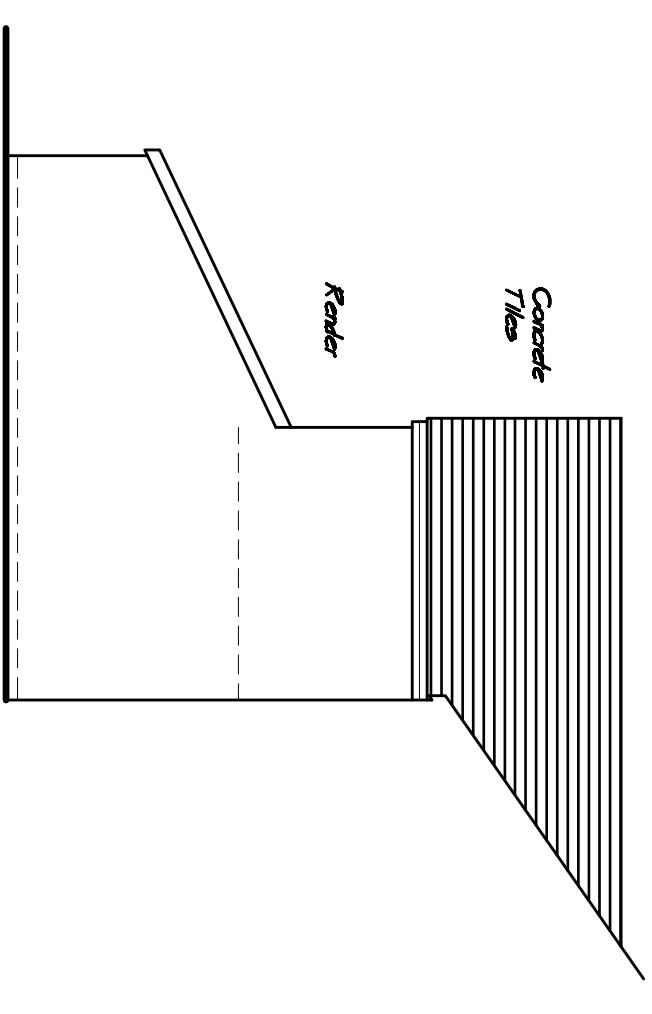

Ground Floor Plan

Side Elevation

Rear Elevation

Side Elevation

Dean Lock Design
 Architectural Services
 36 Apollo Way
 Blackwood
 NP12 1WB
 Tel. No. 01495 423502
 Email: Lcd@dean@aol.com
 Revisions

Existing Drawing
Proposed Single Storey Extension at
88 Bedwas Road, Caerphilly,
For Mr M. Alexander

Scale 1:50 & 1:100
 0A3

Aug. 2021

Dwg. No. 1292/1