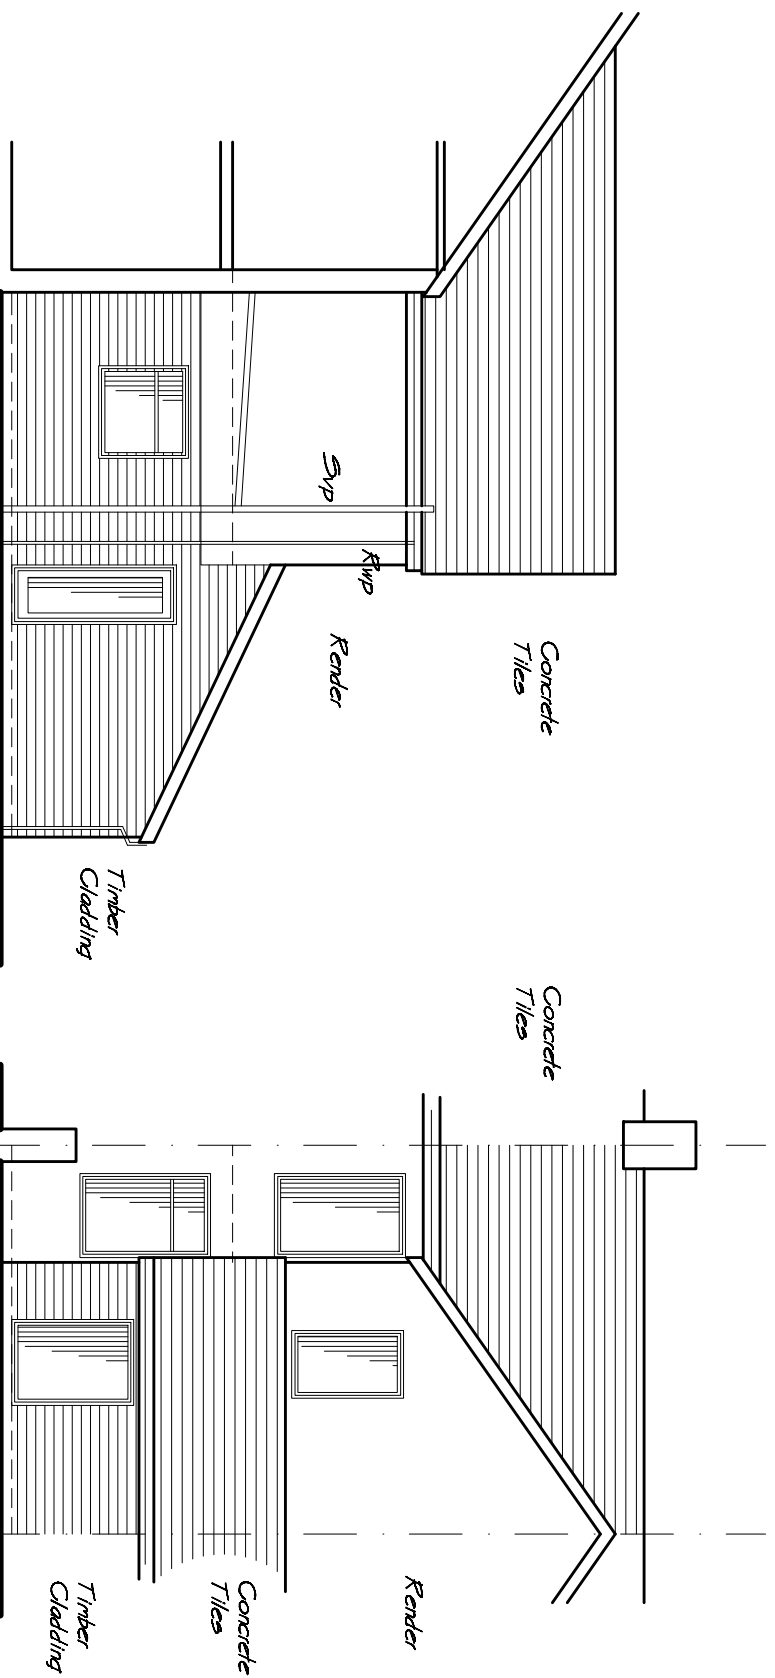

Ground Floor Plan

Side Elevation

Rear Elevation

Side Elevation

Dean Lock Design
 Architectural Services
 36 Apollo Way
 Blackwood
 NP12 1WB
 Tel. No. 01495 423502
 Email: Lcd@dean@aol.com
 Revisions

Existing Drawing
Proposed Single Storey Extension at
88 Bedwas Road, Caerphilly,
For Mr M. Alexander

Scale 1:50 & 1:100
 0A3

Aug. 2021

Dwg. No. 1292/1