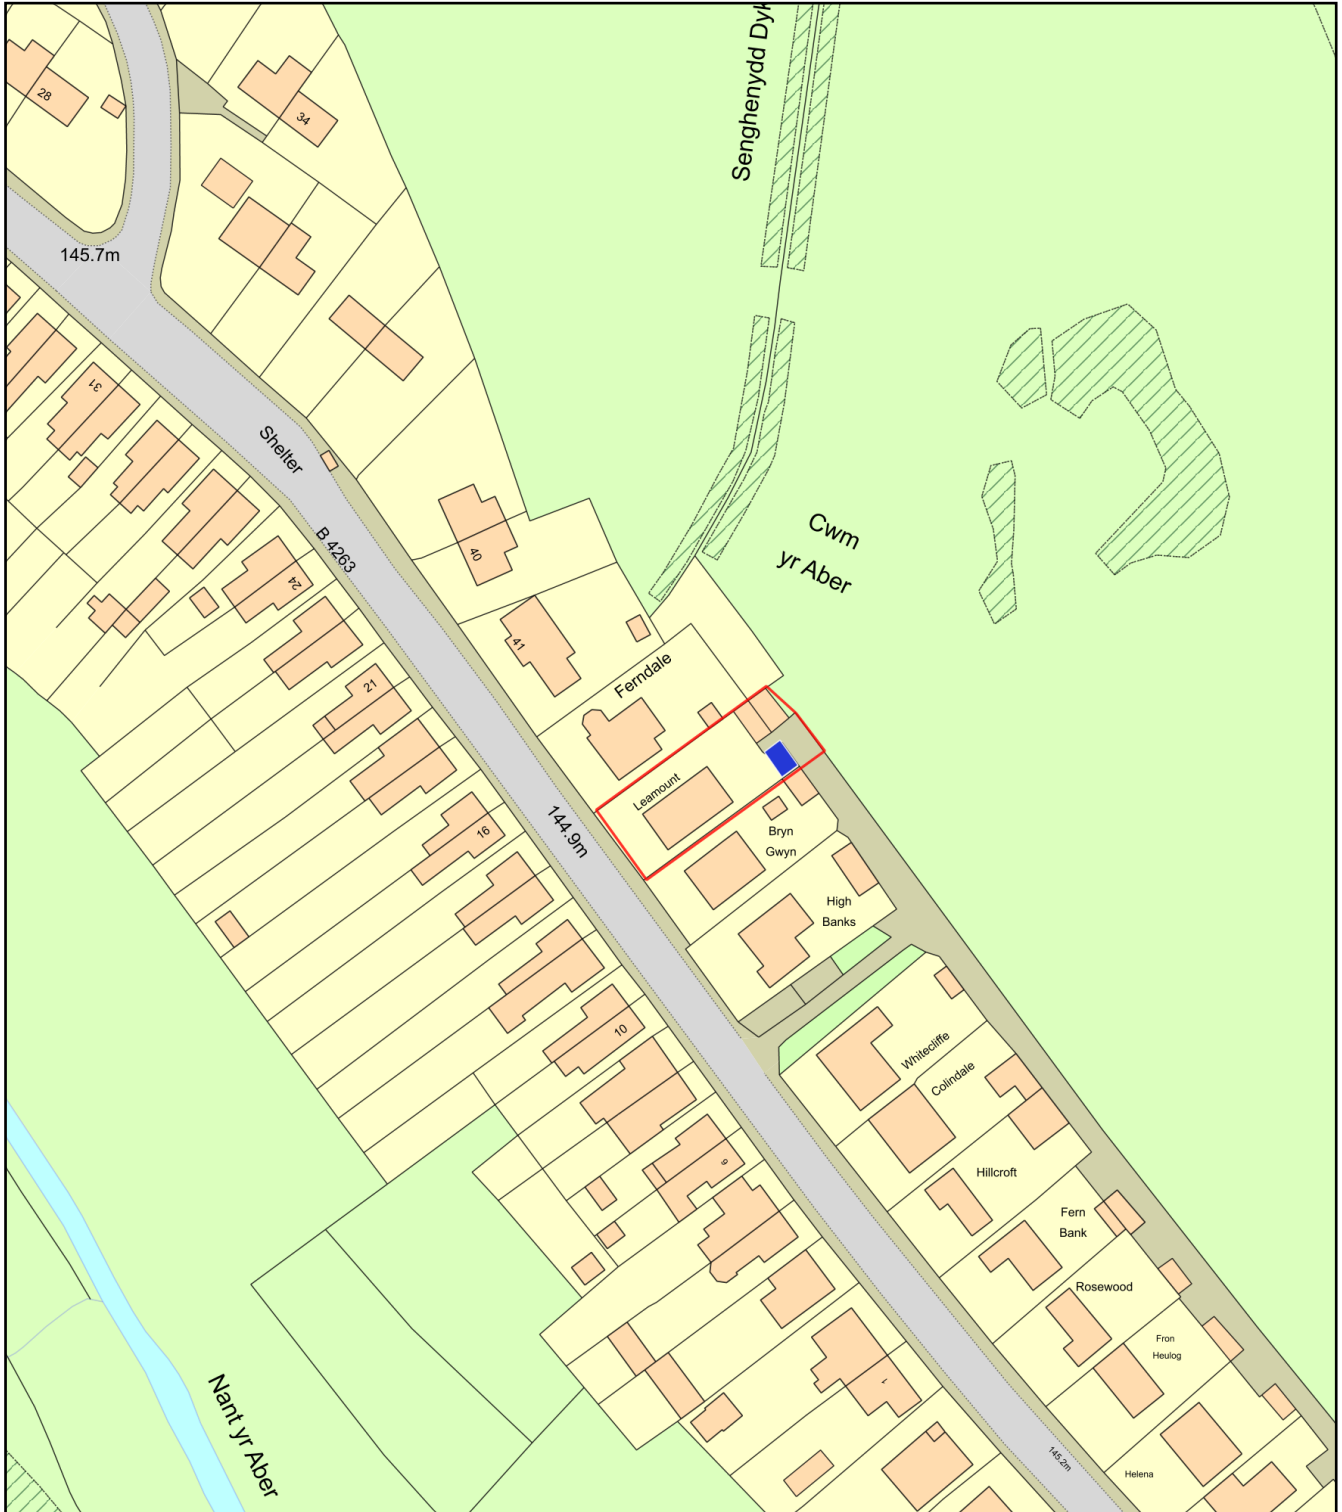

# Leamont - Outbuilding - Location Plan

Plan Produced for: Martin Stevens

Date Produced: 30 Aug 2021

Plan Reference Number: TQRQM21242110355834

Scale: 1:1250 @ A4