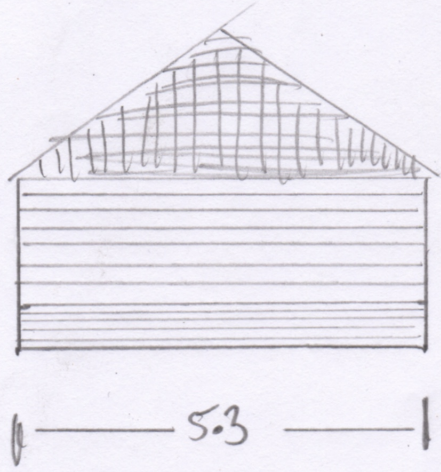

NICK MANN

OAK LODGE  
MILL ROAD  
SURLINGHAM  
NR17 7AF

PLAN

SCALE 1:100

FRONT NORTH VIEW

REAR VIEW  
SOUTH VIEW

LEFT END  
EAST VIEW

RIGHT END  
WEST VIEW