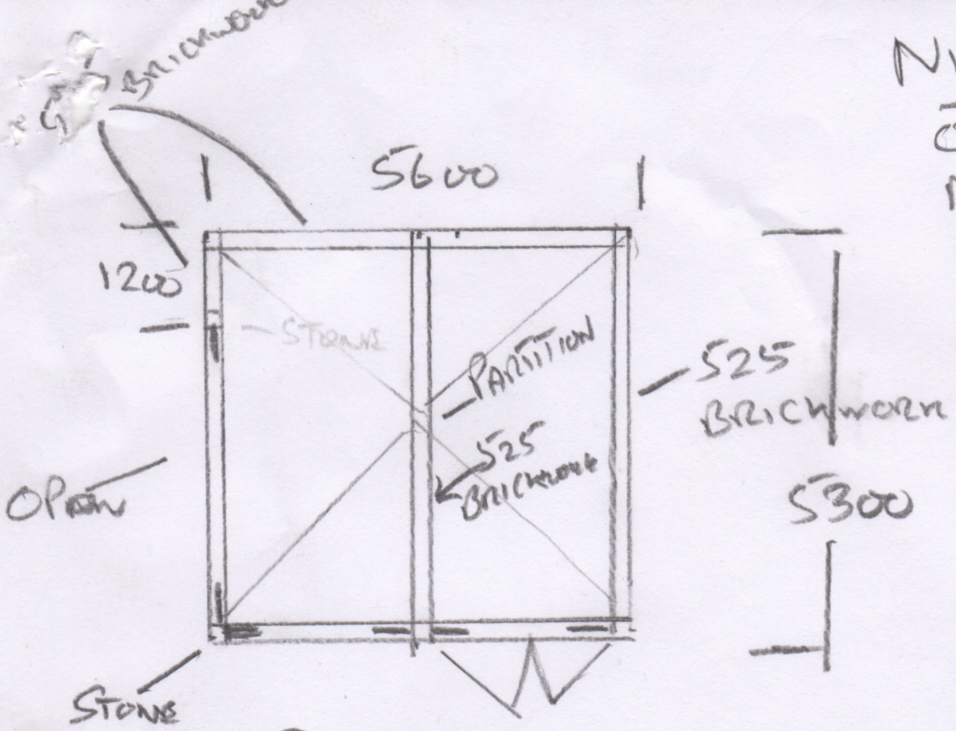

NICK MANN

OAK LODGE  
MILL ROAD  
SURLINGHAM  
NR17 7AF

PLAN

SCALE 1:100

FRONT NORTH VIEW

REAR VIEW  
SOUTH VIEW

LEFT END  
EAST VIEW

RIGHT END  
WEST VIEW