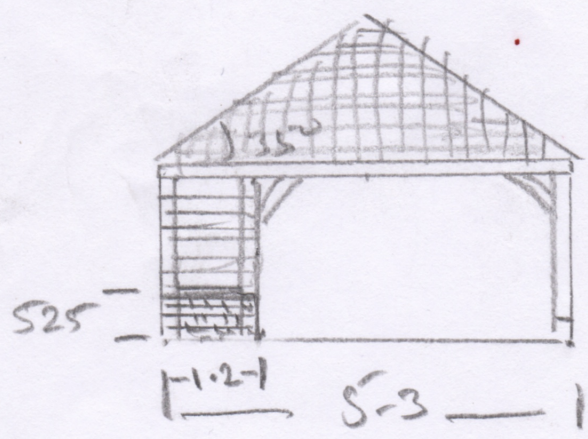

NICK MANN

OAK LODGE  
MILL ROAD  
SURLINGHAM  
NR17 7AF

PLAN

SCALE 1:100

FRONT NORTH VIEW

REAR VIEW  
SOUTH VIEW

LEFT END  
EAST VIEW

RIGHT END  
WEST VIEW