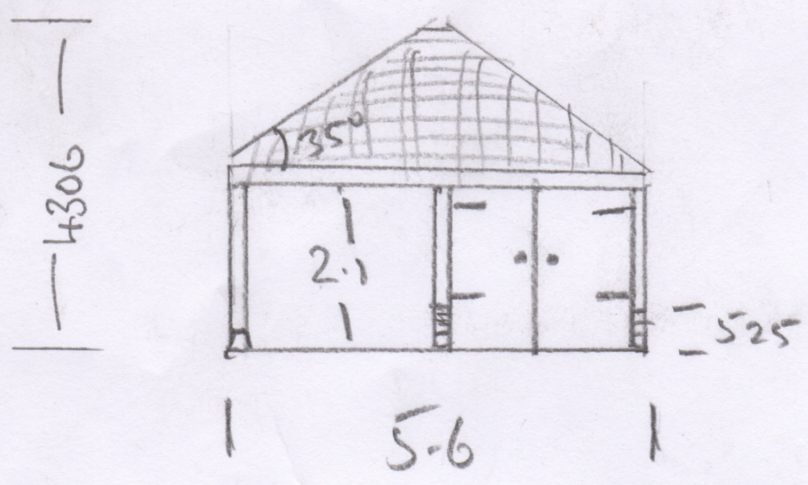

NICK MANN

OAK LODGE  
MILL ROAD  
SURLINGHAM  
NR17 7AF

PLAN

SCALE 1:100

FRONT NORTH VIEW

REAR VIEW  
SOUTH VIEW

LEFT END  
EAST VIEW

RIGHT END  
WEST VIEW