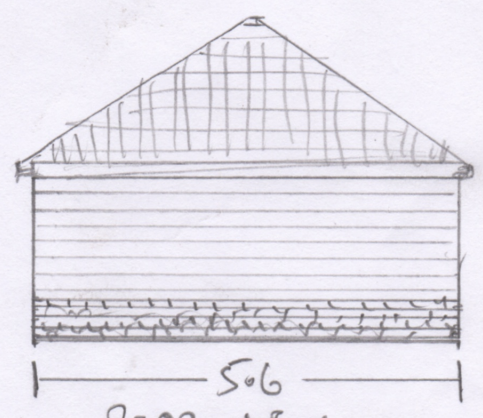

NICK MANN

OAK LODGE  
MILL ROAD  
SURLINGHAM  
NR17 7AF

PLAN

SCALE 1:100

FRONT NORTH VIEW

REAR VIEW  
SOUTH VIEW

LEFT END  
EAST VIEW

RIGHT END  
WEST VIEW