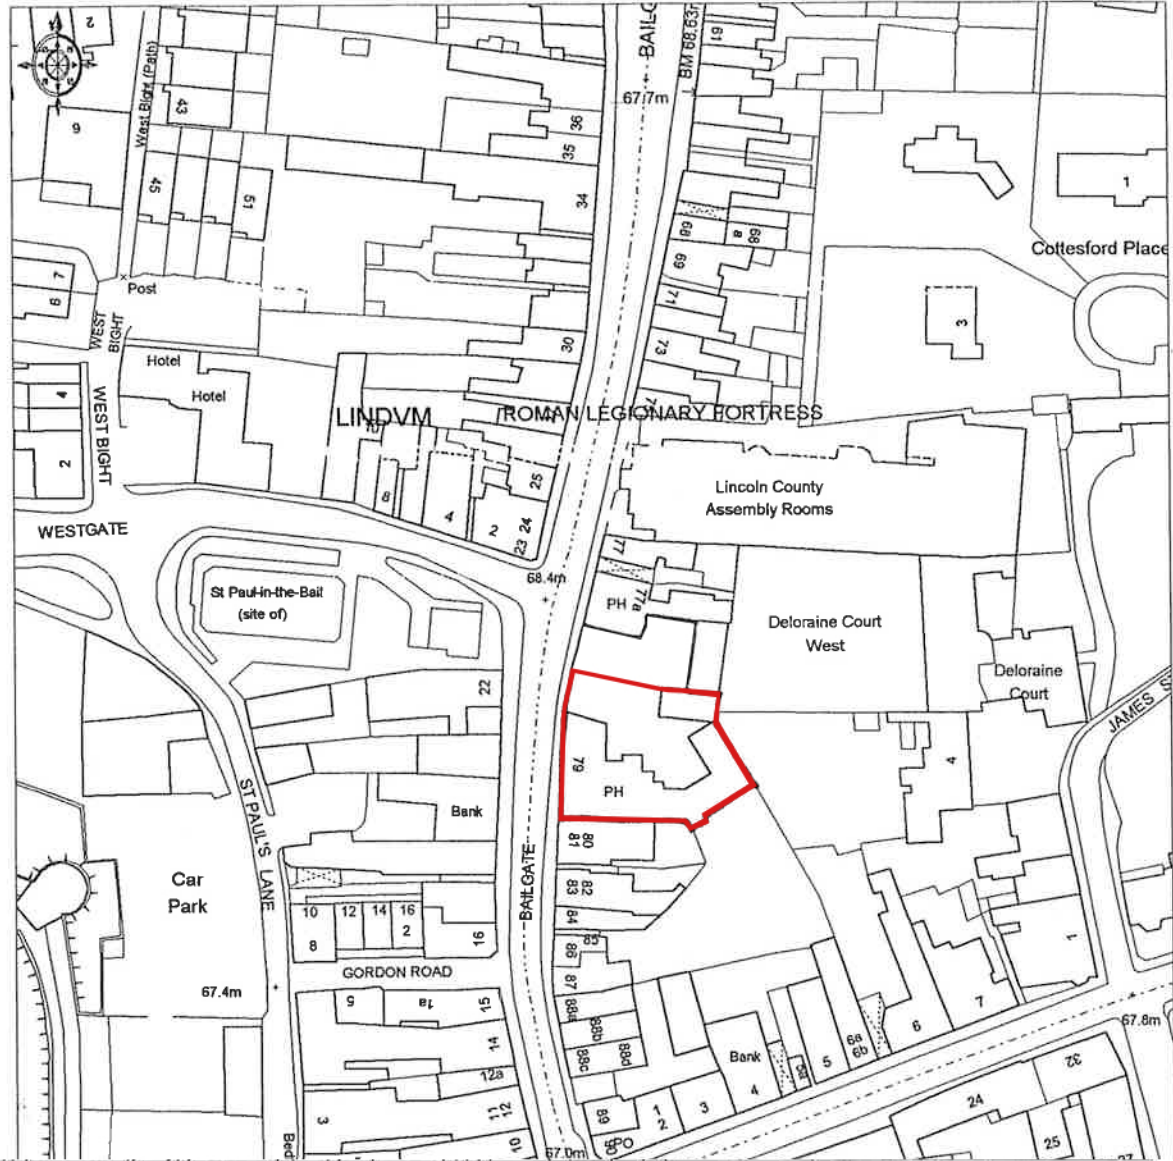

LION AND SNAKE BAILGATE LINCOLN LN1 3AR - TITLE PLAN

© Crown copyright 2003. All rights reserved. Licence Number 100020449. Survey Scale - 1:1250 Plotted Scale - 1:1250

Ordnance Survey

FOR IDENTIFICATION PURPOSES ONLY
NOT TO SCALE